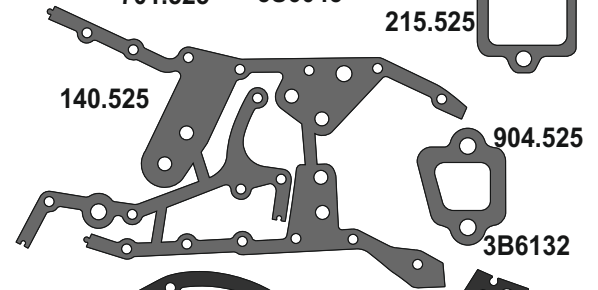

CATERPILLAR

MOTSAN GASKET

Motor/Engine	Cm ³	HP	Ø
3304 DI 920 930 936 950			

for **CATERPILLAR**
6V0602

OEM	Description Of Goods	Code
4374583	Full Gasket Set	102.525
6V2209	Head (upper) Set Gasket	065.525
7N8022	Cylinder Head Gasket metarial rubber 1.20 mm	111.525
7W7544	Cylinder Shim	555.525
8S1963	Oil Pan Gasket	092.525
	Water Pump Gasket	
	Thermostat Gasket	
	Cranksaft Gasket	
8S1606	Valve cover Gasket	115.525
9Y1979	Exhaust Manifold Gasket	082.525
1W3900	Timing Cover Gasket	142.525
	Oil Pump Gasket	
	Oil Cooler Gasket	
	Intake Manifold Gasket	073.525
8N0110	Flywheel Cover Gasket	301.525
7N0200	Water Pipe Gasket	215.525
	Side Cover Gasket	