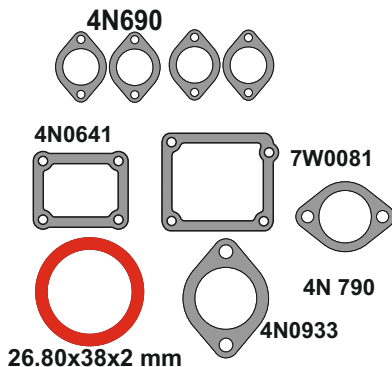

4H7869

7W3202

CATERPILLAR

MOTSAN GASKET

Motor/Engine	Cm ³	HP	Ø
3304-3306			

OEM	Description Of Goods	Code
	Full Gasket Set	
	Head (upper) Set Gasket	
	Cylinder Head Gasket metarial rubber 1.20 mm	
	Cylinder Shim	
	Oil Pan Gasket	
	Water Pump Gasket	
	Thermostat Gasket	
	Cranksaft Gasket	
	Valve cover Gasket	
	Exhaust Manifold Gasket	
	Timing Cover Gasket	
	Oil Pump Gasket	
	Oil Cooler Gasket	
	Intake Manifold Gasket	
	Flywheel Cover Gasket	
	Water Pipe Gasket	
	Side Cover Gasket	

6V4750 - 6V2554

CATERPILLAR

MOTSAN GASKET

Motor/Engine	Cm ³	HP	Ø
3406-3408 3412			

for **CATERPILLAR**
CAT **5P8054**

OEM	Description Of Goods	Code
	Full Gasket Set	
	Head (upper) Set Gasket	
	Cylinder Head Gasket metarial rubber 1.20 mm	
	Cylinder Shim	
	Oil Pan Gasket	
	Water Pump Gasket	
	Thermostat Gasket	
	Cranksaft Gasket	
	Valve cover Gasket	
	Exhaust Manifold Gasket	
	Timing Cover Gasket	
	Oil Pump Gasket	
	Oil Cooler Gasket	
	Intake Manifold Gasket	
	Flywheel Cover Gasket	
	Water Pipe Gasket	
	Side Cover Gasket	

BLOCK & OIL PAN KIT

8M5260 5P5846 5P8068

CATERPILLAR

MOTSAN GASKET

Motor/Engine	Cm ³	HP	Ø
3304 3304B			
3306 3306B			

for **CATERPILLAR**
1208998

OEM	Description Of Goods	Code
	Full Gasket Set	
	Head (upper) Set Gasket	
	Cylinder Head Gasket metarial rubber 1.20 mm	
	Cylinder Shim	
	Oil Pan Gasket	
	Water Pump Gasket	
	Thermostat Gasket	
	Cranksaft Gasket	
	Valve cover Gasket	
	Exhaust Manifold Gasket	
	Timing Cover Gasket	
	Oil Pump Gasket	
	Oil Cooler Gasket	
	Intake Manifold Gasket	
	Flywheel Cover Gasket	
	Water Pipe Gasket	
	Side Cover Gasket	