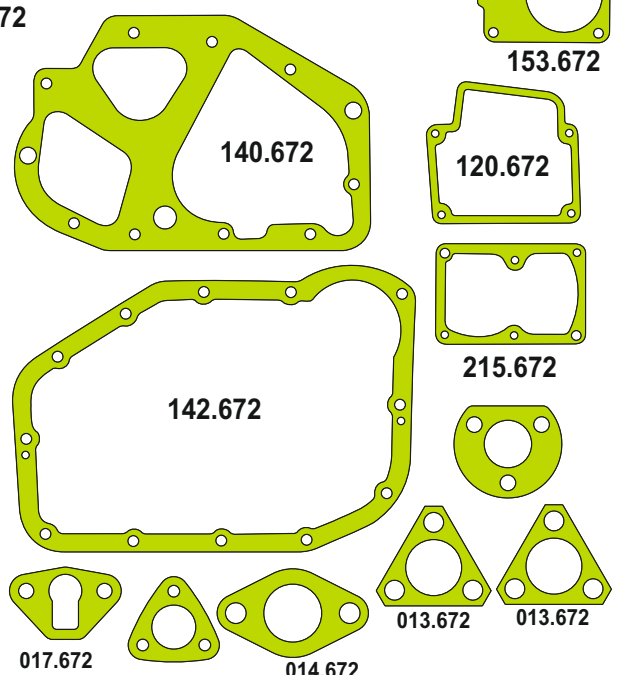

0.50MM AD 2
0.25MM AD 2
0.20MM AD 2
0.10MM AD 2

LOMBARDINI

MOTSAN GASKET

Motor/Engine	Cm ³	HP	Ø
5 LD 825 2CYL			

LOMBARDINI

OEM	Description Of Goods	Code
	Full Gasket Set 	102.825
	Head (upper) Set Gasket 	065.825
	Cylinder Head Gasket 	111.825
	Liner Shim 	555.825
	Oil Pan Gasket 	092.825
	Water Pump Gasket 	153.825
	Thermostat Gasket 	028.825
	Cranksaft Gasket 	140.825
	Valve cover Gasket 	115.825
	Exhaust Manifold Gasket 	081.825
	Oil Pump Gasket 	127.825
	Oil Cooler Gasket 	129.825
	Intake Manifold Gasket 	073.825
	Water Pipe Gasket 	215.825
	Side Cover Gasket 	120.825