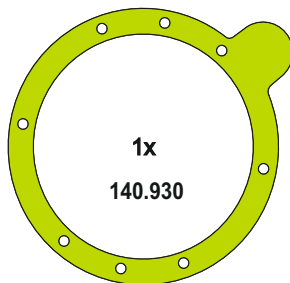

96.5X112.3X0.80

0.45MM 2X
0.25MM 2X
0.15MM 4X
0.15MM 2X

LOMBARDINI

MOTSAN GASKET

Motor/Engine	Cm ³	HP	Ø
LDA 930 3cyl			

LOMBARDINI

OEM	Description Of Goods	Code
	Full Gasket Set 	102.930
	Head (upper) Set Gasket 	065.930
	Cylinder Head Gasket 	111.930
	Liner Shim 	555.930
	Oil Pan Gasket 	092.930
	Water Pump Gasket 	153.930
	Thermostat Gasket 	028.930
	Cranksaft Gasket 	140.930
	Valve cover Gasket 	115.930
	Exhaust Manifold Gasket 	081.930
	Oil Pump Gasket 	127.930
	Oil Cooler Gasket 	129.930
	Intake Manifold Gasket 	073.930
	Water Pipe Gasket 	215.930
	Side Cover Gasket 	120.930