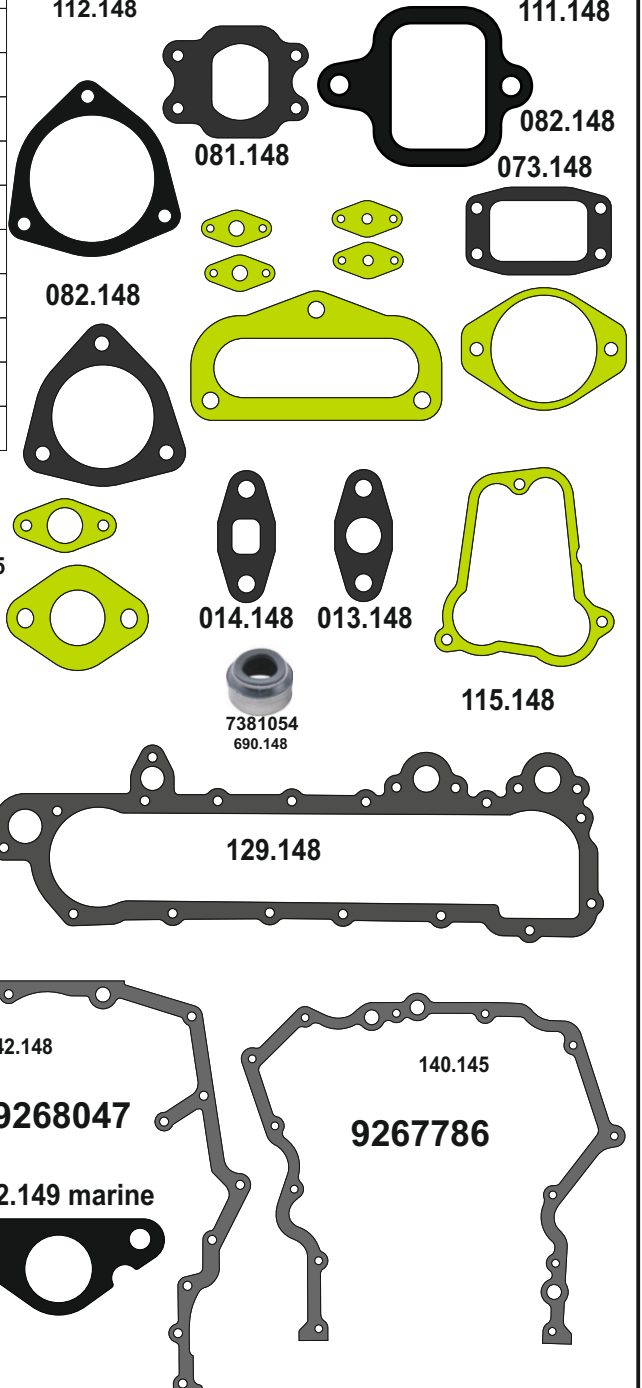

LIEBHERR

MOTSAN GASKET

LIEBHERR

Motor/Engine	Cm³	HP	Ø
D9306 D9308 D9406 D9408			

OEM	Description Of Goods	Code
9279969	Full Gasket Set	102.148
9279967	Head (upper) Set Gasket	065.148
9277608	Cylinder Head Gasket metarial rubber 1.20 mm	111.148
	Cylinder Shim	555.148
9268092	Oil Pan Gasket	092.148
	Water Pump Gasket	153.148
9271961	Thermostat Gasket	028.148
9268047	Cranksaft Gasket	140.148
9272966	Valve cover Gasket	115.148
9272836	Exhaust Manifold Gasket	081.148
9267786	Timing Cover Gasket	142.148
9267437	Oil Pump Gasket	127.148
	Oil Cooler Gasket	129.148
9267838	Intake Manifold Gasket	073.148
	Flywheel Cover Gasket	301.148
	Water Pipe Gasket	215.148
	Side Cover Gasket	120.148

112.148

111.148

452.148

451.148

015.148

127.145

014.148

013.148

115.148

7381054
690.148

129.148

680.000 L
120x140x13

670.000 R
100x120x15

092.148

9268092

215.148

092.146

9268093