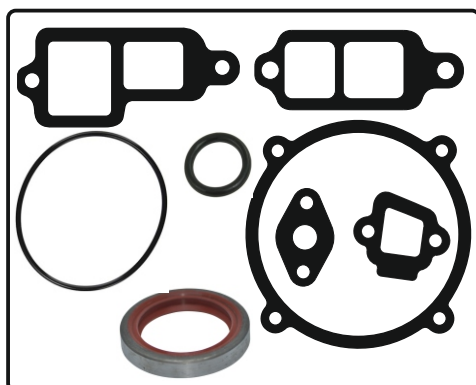

OEM	Description Of Goods	Code	
	Full Gasket Set		
	Head (upper) Set Gasket		
	Cylinder Head Gasket metarial rubber 1.20 mm		
	Cylinder Shim		
	Oil Pan Gasket		
	Water Pump Gasket		
	Thermostat Gasket		
	Cranksaft Gasket		
	Valve cover Gasket		
	Exhaust Manifold Gasket		
	Timing Cover Gasket		
	Oil Pump Gasket		
	Oil Cooler Gasket		
	Intake Manifold Gasket		
	Flywheel Cover Gasket		
	Water Pipe Gasket		
	Side Cover Gasket		

4H7869

7W3202

CATERPILLAR

MOTSAN GASKET

Motor/Engine	Cm ³	HP	Ø
3304-3306			

OEM	Description Of Goods	Code
	Full Gasket Set	
	Head (upper) Set Gasket	
	Cylinder Head Gasket metarial rubber 1.20 mm	
	Cylinder Shim	
	Oil Pan Gasket	
	Water Pump Gasket	
	Thermostat Gasket	
	Cranksaft Gasket	
	Valve cover Gasket	
	Exhaust Manifold Gasket	
	Timing Cover Gasket	
	Oil Pump Gasket	
	Oil Cooler Gasket	
	Intake Manifold Gasket	
	Flywheel Cover Gasket	
	Water Pipe Gasket	
	Side Cover Gasket	

6V4750 - 6V2554

CATERPILLAR

MOTSAN GASKET

Motor/Engine	Cm ³	HP	Ø
3406-3408 3412			

for **CATERPILLAR**
CAT **5P8054**

OEM	Description Of Goods	Code
	Full Gasket Set	
	Head (upper) Set Gasket	
	Cylinder Head Gasket metarial rubber 1.20 mm	
	Cylinder Shim	
	Oil Pan Gasket	
	Water Pump Gasket	
	Thermostat Gasket	
	Cranksaft Gasket	
	Valve cover Gasket	
	Exhaust Manifold Gasket	
	Timing Cover Gasket	
	Oil Pump Gasket	
	Oil Cooler Gasket	
	Intake Manifold Gasket	
	Flywheel Cover Gasket	
	Water Pipe Gasket	
	Side Cover Gasket	