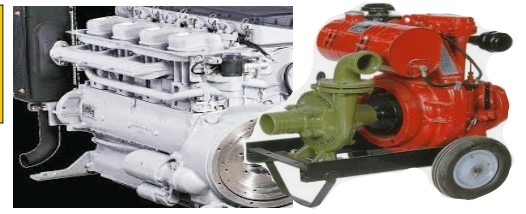

HATZ

MOTSAN GASKET