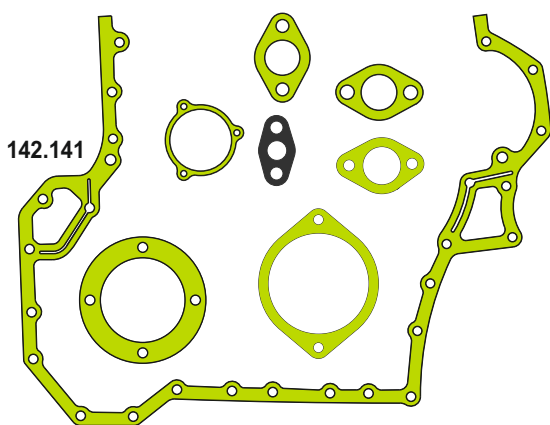

OEM	Description Of Goods	Code
551470	Full Gasket Set	102.141
550214	Head (upper) Set Gasket	065.141
1313459	Cylinder Head Gasket metarial rubber 1.20 mm	111.141
	Cylinder Shim	555.141
551438	Oil Pan Gasket	092.141
	Water Pump Gasket	153.141
	Thermostat Gasket	028.141
1392936	Cranksaft Gasket	140.141
1305959	Valve cover Gasket	115.141
369276	Exhaust Manifold Gasket	081.141
1392934	Timing Cover Gasket	142.141
1392932	Oil Pump Gasket	127.141
1390735	Oil Cooler Gasket	129.141
1746684	Intake Manifold Gasket	073.141
1392935	Flywheel Cover Gasket	301.141
	Water Pipe Gasket	215.141
	Side Cover Gasket	120.141