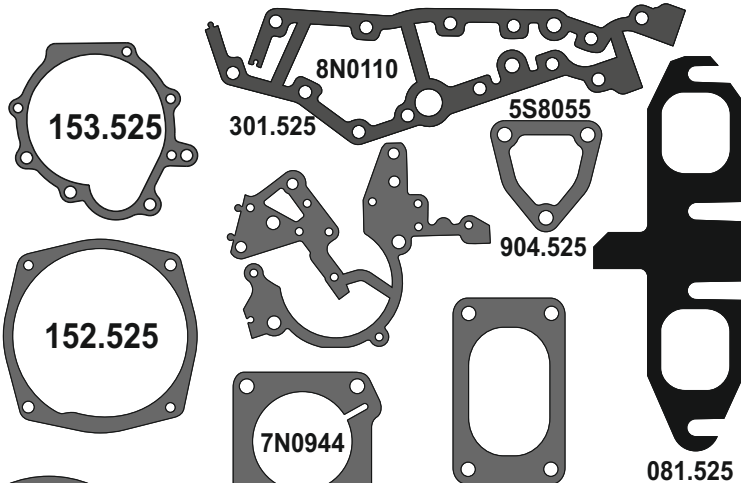

215.408

129.408

451.408

451.408

CATERPILLAR

MOTSAN GASKET

Motor/Engine	Cm ³	HP	Ø
3204-3208			

5P8543

CATERPILLAR

MOTSAN GASKET

Motor/Engine	Cm ³	HP	Ø
3304 DI 920 930 936 950			

for **CATERPILLAR**
6V0602

OEM	Description Of Goods	Code
4374583	Full Gasket Set	102.525
6V2209	Head (upper) Set Gasket	065.525
7N8022	Cylinder Head Gasket metarial rubber 1.20 mm	111.525
7W7544	Cylinder Shim	555.525
8S1963	Oil Pan Gasket	092.525
	Water Pump Gasket	
	Thermostat Gasket	
	Cranksaft Gasket	
8S1606	Valve cover Gasket	115.525
9Y1979	Exhaust Manifold Gasket	082.525
1W3900	Timing Cover Gasket	142.525
	Oil Pump Gasket	
	Oil Cooler Gasket	
	Intake Manifold Gasket	073.525
8N0110	Flywheel Cover Gasket	301.525
7N0200	Water Pipe Gasket	215.525
	Side Cover Gasket	