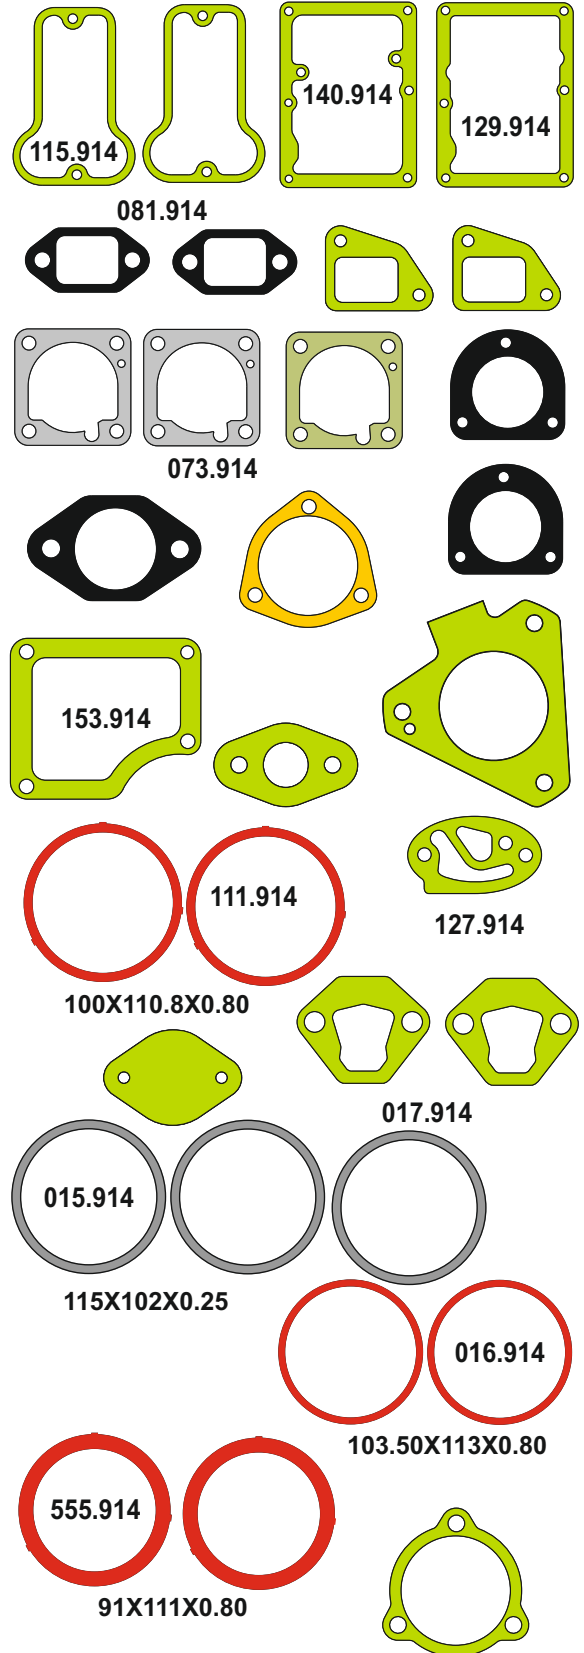

Motor/Engine	Cm³	HP	Ø
LDA 914 LDA 665.2			

LOMBARDINI

OEM	Description Of Goods	Code
	Full Gasket Set	102.914
	Head (upper) Set Gasket	065.914
	Cylinder Head Gasket	111.914
	Liner Shim	555.914
	Oil Pan Gasket	092.914
	Water Pump Gasket	153.914
	Thermostat Gasket	028.914
	Cranksaft Gasket	140.914
	Valve cover Gasket	115.914
	Exhaust Manifold Gasket	081.914
	Oil Pump Gasket	127.914
	Oil Cooler Gasket	129.914
	Intake Manifold Gasket	073.914
	Water Pipe Gasket	215.914
	Side Cover Gasket	120.914

670.710 R

680.710 L