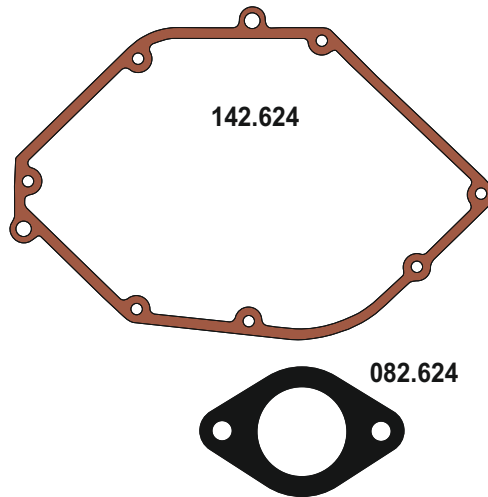

LISTER-PETTER

MOTSAN GASKET

Motor/Engine	Cm ³	HP	Ø
LPW 4 LPWS 4 CYL			

OEM	Description Of Goods	Code
757-34281	Full Gasket Set	102.624
	Head (upper) Set Gasket	065.624
754-40891	Cylinder Head Gasket metarial rubber 1.20 mm	111.624
751-11932	Cylinder Shim	555.624
754-10802	Oil Pan Gasket	092.624
751-40211	Water Pump Gasket	153.622
751-40281	Thermostat Gasket	028.622
	Cranksaft Gasket	140.622
751-11073	Valve cover Gasket	115.622
751-10103	Exhaust Manifold Gasket	081.622
751-12800	Timing Cover Gasket	142.622
	Oil Pump Gasket	127.622
	Oil Cooler Gasket	129.622
751-11121	Intake Manifold Gasket	073.622
	Flywheel Cover Gasket	301.622
751-40450	Water Pipe Gasket	215.622
	Side Cover Gasket	120.622