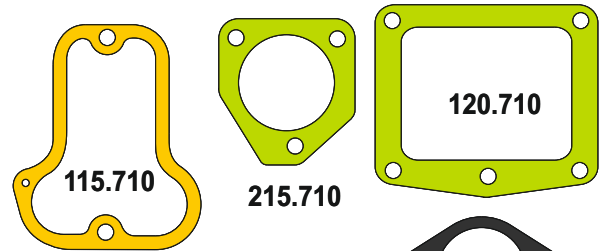

91x110x0,80 MM 91x110x0,80 MM

24x18,5x1,50 1ad
12x18x1,50 2ad
10x16x1 2ad
10x14x1,50 4ad
8,50x12x1,50 4ad
43x3,60 nbr oring 1ad