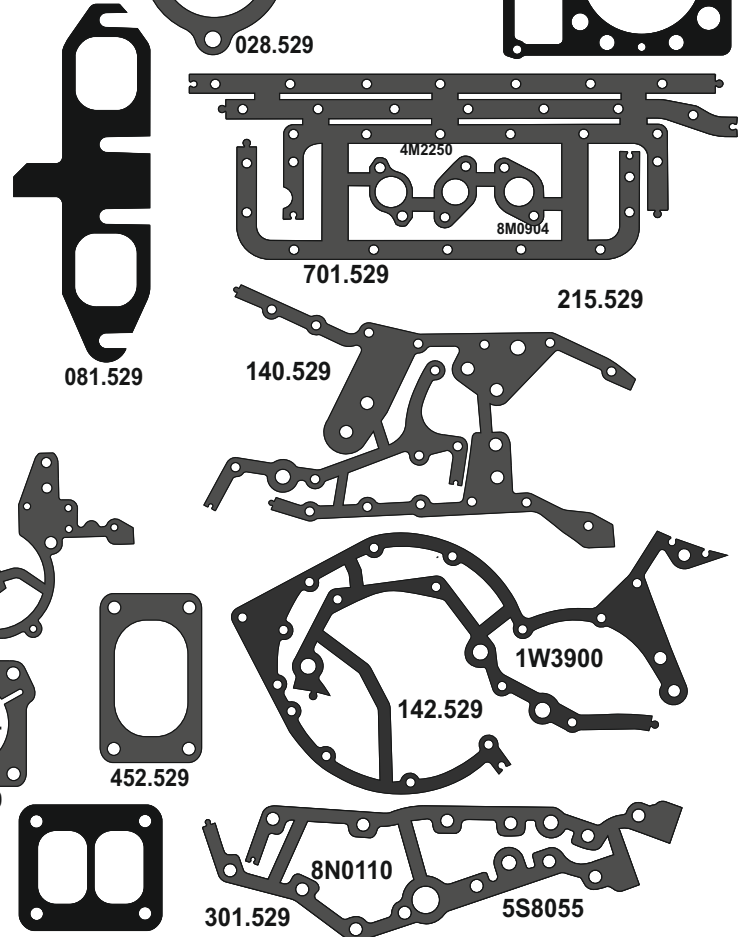

Head Set Gasket old model

CATERPILLAR

MOTSAN GASKET

Motor/Engine	Cm ³	HP	Ø
3306			

OEM	Description Of Goods	Code
5P9098	Full Gasket Set	102.529
	Head (upper) Set Gasket	
7N7263	Cylinder Head Gasket metarial rubber 1.20 mm	111.529
	Cylinder Shim	
1694200	Oil Pan Gasket	092.529
	Water Pump Gasket	
	Thermostat Gasket	
8N0110	Cranksaft Gasket	140.529
8S1605	Valve cover Gasket	115.529
9Y1979	Exhaust Manifold Gasket	081.529
1W3900	Timing Cover Gasket	142.529
2P8746	Oil Pump Gasket	127.529
5S6051	Oil Cooler Gasket	129.529
	Intake Manifold Gasket	
9H5921	Flywheel Cover Gasket	301.529
7N0200	Water Pipe Gasket	215.529
	Side Cover Gasket	