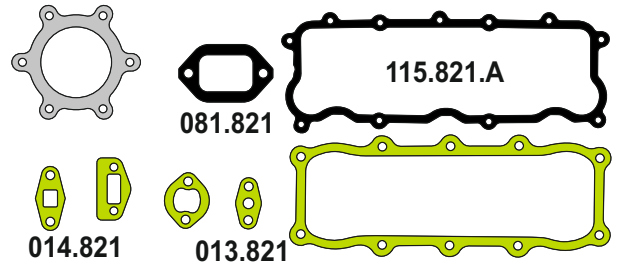

Motor/Engine	Cm³	HP	Ø
EUROSTAR			

OEM	Description Of Goods	Code
1907849	Head (upper) Set Gasket	065.821
6131 9085	Cylinder Head Gasket metarial rubber 1.20 mm	111.821
	Cylinder Shim	555.821
	Oil Pan Gasket	092.821
	Water Pump Gasket	153.821
	Thermostat Gasket	028.821
	Cranksaft Gasket	140.821
6131 5094	Valve cover Gasket	115.821
9840 9494	Exhaust Manifold Gasket	081.821
	Timing Cover Gasket	142.821
	Oil Pump Gasket	127.821
	Oil Cooler Gasket	129.821
	Intake Manifold Gasket	073.821
	Flywheel Cover Gasket	301.821
	Water Pipe Gasket	215.821
	Side Cover Gasket	120.821