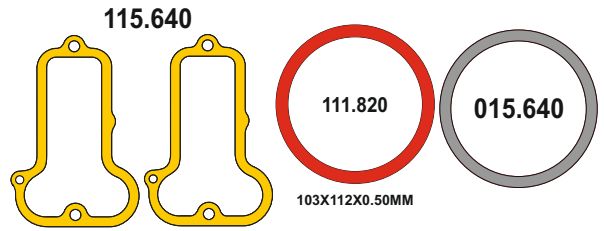

LOMBARDINI

MOTSAN GASKET

Motor/Engine	Cm ³	HP	Ø
4 LD 640			

LOMBARDINI

OEM	Description Of Goods	Code
	Full Gasket Set 	102.640
	Head (upper) Set Gasket 	065.640
	Cylinder Head Gasket 	111.640
	Liner Shim 	555.640
	Oil Pan Gasket 	092.640
	Water Pump Gasket 	153.640
	Thermostat Gasket 	028.640
	Cranksaft Gasket 	140.640
	Valve cover Gasket 	115.640
	Exhaust Manifold Gasket 	081.640
	Oil Pump Gasket 	127.640
	Oil Cooler Gasket 	129.640
	Intake Manifold Gasket 	073.640
	Water Pipe Gasket 	215.640
	Side Cover Gasket 	120.640