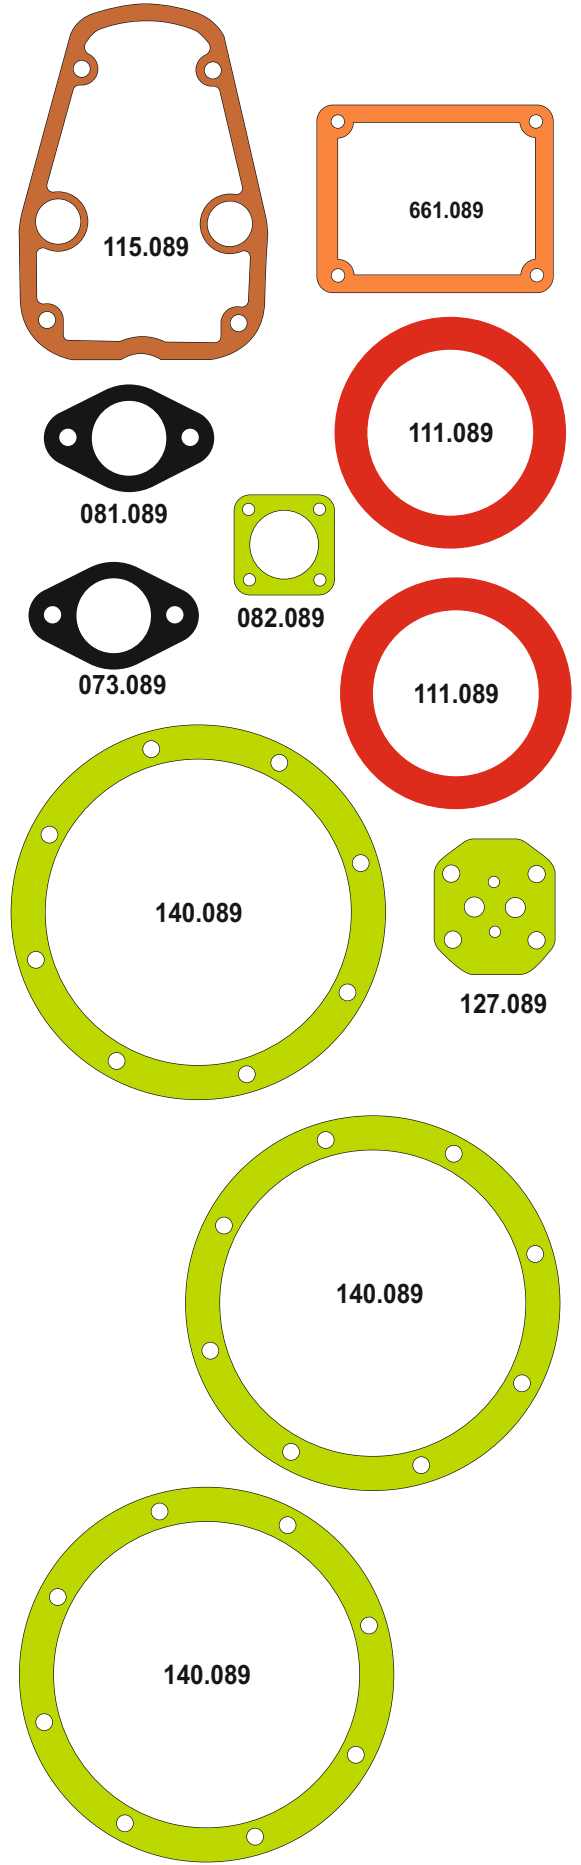

30x36x2 mm 1 ad bakır
22x27x1,50 mm 2 ad bakır
15x21x2 mm 1 ad bakır
12x16x1,50 mm 2 ad bakır
14x18x1,50 mm 3 ad bakır
8x12x0,80 mm 6 ad bakır

HATZ

MOTSAN GASKET

Motor/Engine	Cm ³	HP	Ø
HATZ E89			

OEM	Description Of Goods	Code
	Full Gasket Set 	102.089
	Head (upper) Set Gasket 	065.089
	Cylinder Head Gasket 	111.089
	Liner Shim 	555.089
	Oil Pan Gasket 	092.089
	Water Pump Gasket 	153.089
	Thermostat Gasket 	028.089
	Cranksaft Gasket 	140.089
	Valve cover Gasket 	115.089
	Exhaust Manifold Gasket 	081.089
	Oil Pump Gasket 	127.089
	Oil Cooler Gasket 	129.089
	Intake Manifold Gasket 	073.089
	Water Pipe Gasket 	215.089
	Side Cover Gasket 	120.089