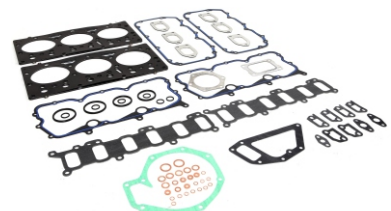

DAF

MOTSAN GASKET

XF 250M

XF 280M

XF 315M

XF 355M

CAMION-OMNIBUS L75-76
L-LB-LBS 110-L111-LB111LS111
LT111-LBS111-LBT111 1974/..
250-280-315-355 M.

for

Motor/Engine	Cm³	HP	Ø
95 XF 85 CF / 95 XF XF 95			

OEM	Description Of Goods	Code
	Full Gasket Set	102.095
0683337	Head (upper) Set Gasket	065.095
1320372	Cylinder Head Gasket metarial rubber 1.20 mm	111.095
	Cylinder Shim	555.095
0963127	Oil Pan Gasket	092.095
0076531	Water Pump Gasket	153.095
1282873	Thermostat Gasket	028.095
	Cranksaft Gasket	140.095
1341529	Valve cover Gasket	115.095
1676984	Exhaust Manifold Gasket	081.095
1316731	Timing Cover Gasket	142.095
	Oil Pump Gasket	127.095
	Oil Cooler Gasket	129.095
	Intake Manifold Gasket	073.095
	Flywheel Cover Gasket	301.095
	Water Pipe Gasket	215.095
1362313	Side Cover Gasket	120.095

111.095

116.095
1300061

115.095

073.095

081.095

680.095 L

670.095 R

215.095

064.095

142.095

099.095

062.095

153.095

140.095

092.095