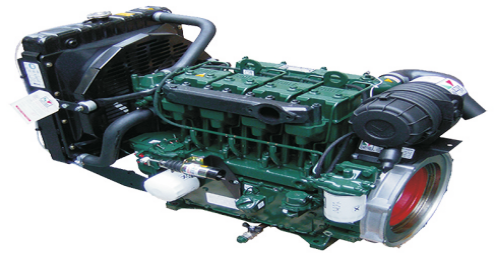

35X50X8

680.930 L 60X80X10

MOTSAN GASKET

LISTER

LISTER-PETTER

MOTSAN GASKET

Motor/Engine	Cm ³	HP	Ø
LPW 2 LPWS 2			

OEM	Description Of Goods	Code
657-34231	Full Gasket Set	102.622
65734231M	Head (upper) Set Gasket	065.622
752-40751	Cylinder Head Gasket metarial rubber 1.20 mm	111.622
751-11932	Cylinder Shim	555.622
752-10802	Oil Pan Gasket	092.622
751-40211	Water Pump Gasket	153.622
751-40281	Thermostat Gasket	028.622
752-10802	Cranksaft Gasket	140.622
751-11073	Valve cover Gasket	115.622
751-10103	Exhaust Manifold Gasket	081.622
751-12800	Timing Cover Gasket	142.622
	Oil Pump Gasket	127.622
	Oil Cooler Gasket	129.622
751-11121	Intake Manifold Gasket	073.622
	Flywheel Cover Gasket	301.622
751-40450	Water Pipe Gasket	215.622
	Side Cover Gasket	120.622