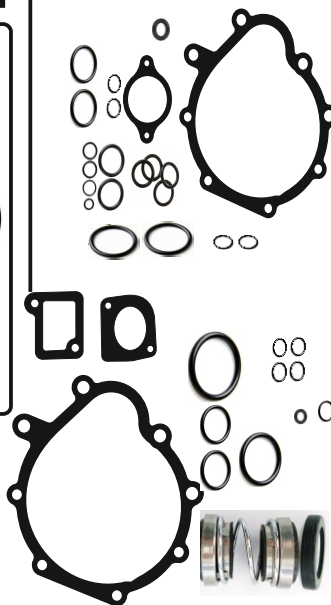

OEM	Description Of Goods	Code	
	Full Gasket Set		
	Head (upper) Set Gasket		
	Cylinder Head Gasket metarial rubber 1.20 mm		
	Cylinder Shim		
	Oil Pan Gasket		
	Water Pump Gasket		
	Thermostat Gasket		
	Cranksaft Gasket		
	Valve cover Gasket		
	Exhaust Manifold Gasket		
	Timing Cover Gasket		
	Oil Pump Gasket		
	Oil Cooler Gasket		
	Intake Manifold Gasket		
	Flywheel Cover Gasket		
	Water Pipe Gasket		
	Side Cover Gasket		

4H7869

7W3202

CATERPILLAR

MOTSAN GASKET

Motor/Engine	Cm ³	HP	Ø
3304-3306			

OEM	Description Of Goods	Code
	Full Gasket Set	
	Head (upper) Set Gasket	
	Cylinder Head Gasket metarial rubber 1.20 mm	
	Cylinder Shim	
	Oil Pan Gasket	
	Water Pump Gasket	
	Thermostat Gasket	
	Cranksaft Gasket	
	Valve cover Gasket	
	Exhaust Manifold Gasket	
	Timing Cover Gasket	
	Oil Pump Gasket	
	Oil Cooler Gasket	
	Intake Manifold Gasket	
	Flywheel Cover Gasket	
	Water Pipe Gasket	
	Side Cover Gasket	

6V4750 - 6V2554

CATERPILLAR

MOTSAN GASKET

Motor/Engine	Cm ³	HP	Ø
3406-3408 3412			

for **CATERPILLAR**
CAT **5P8054**

OEM	Description Of Goods	Code
	Full Gasket Set	
	Head (upper) Set Gasket	
	Cylinder Head Gasket metarial rubber 1.20 mm	
	Cylinder Shim	
	Oil Pan Gasket	
	Water Pump Gasket	
	Thermostat Gasket	
	Cranksaft Gasket	
	Valve cover Gasket	
	Exhaust Manifold Gasket	
	Timing Cover Gasket	
	Oil Pump Gasket	
	Oil Cooler Gasket	
	Intake Manifold Gasket	
	Flywheel Cover Gasket	
	Water Pipe Gasket	
	Side Cover Gasket	