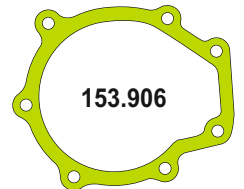

MERCEDES BENZ

MOTSAN GASKET

Motor/Engine	Cm³	HP	Ø
OM 904.906.909	4250	122	102
OM 904.911	4250	170	102
OM 904.922	4250	152	102

MERCEDES BENZ: ATEGO 1712/812-817
917/1017/1217/1317/1517-715/815/1215
1998/...

OM 904.906

OEM	Description Of Goods	Code
	Full Gasket Set	102.906
	Head (upper) Set Gasket	065.906
9040160620	Cylinder Head Gasket metarial rubber 1.20 mm	111.906
	Cylinder Shim	555.906
9040140622	Oil Pan Gasket	092.906
9062010080	Water Pump Gasket	153.906
9060910380	Thermostat Gasket	028.906
	Cranksaft Gasket	140.906
9040160621	Valve cover Gasket	115.906
9061420280	Exhaust Manifold Gasket	081.906
	Timing Cover Gasket	142.906
	Oil Pump Gasket	127.906
9041880280	Oil Cooler Gasket	129.906
9041410180	Intake Manifold Gasket	073.906
	Flywheel Cover Gasket	301.906
9062030180	Water Pipe Gasket	215.906
	Side Cover Gasket	120.906

111.906

128.906
9061840280

670.000 R

680.000 L