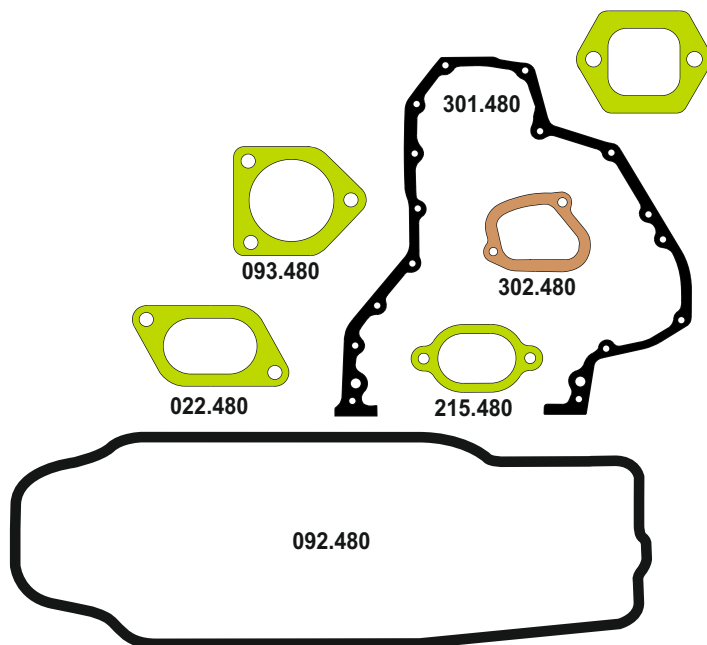

Motor/Engine	Cm³	HP	Ø
19.480/D-28.76 TGS I 18.420			

OEM	Description Of Goods	Code
51009006652	Full Gasket Set	102.480
51009006653	Head (upper) Set Gasket	065.480
51039010382	Cylinder Head Gasket metarial rubber 1.20 mm	111.480
	Cylinder Shim	555.480
51059040176	Oil Pan Gasket	092.480
51069010192	Water Pump Gasket	153.480
51069040039	Thermostat Gasket	028.480
	Cranksaft Gasket	140.480
51039050190	Valve cover Gasket	115.480
51089010155	Exhaust Manifold Gasket	081.480
51019010129	Timing Cover Gasket	142.480
	Oil Pump Gasket	127.480
	Oil Cooler Gasket	129.480
51089020202	Intake Manifold Gasket	073.480
	Flywheel Cover Gasket	301.480
	Water Pipe Gasket	215.480
	Side Cover Gasket	120.480