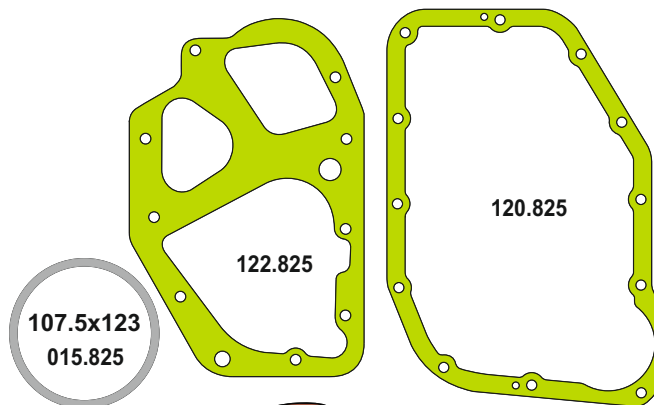

0.45MM 2X
0.25MM 2X
0.15MM 4X
0.15MM 2X