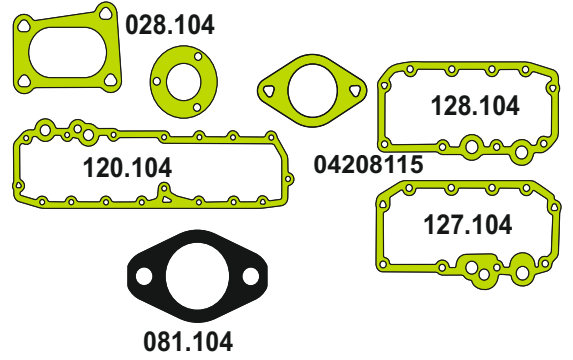

DEUTZ

MWM

DEUTZ

MOTSAN GASKET

DEUTZ

Motor/Engine	Cm ³	HP	Ø
BF4M1012			

BF4M1012

OEM	Description Of Goods	Code
02931276	Full Gasket Set	102.104
	Head (upper) Set Gasket	065.104
04209891	Cylinder Head Gasket metarial rubber 1.20 mm	111.500
	Cylinder Shim	555.104
04204452	Oil Pan Gasket	092.104
42202975	Water Pump Gasket	153.104
	Thermostat Gasket	028.104
04504325	Cranksaft Gasket	140.104
04198796	Valve cover Gasket	115.104
04209198	Exhaust Manifold Gasket	081.104
	Timing Cover Gasket	142.104
	Oil Pump Gasket	127.104
	Oil Cooler Gasket	129.104
04198387	Intake Manifold Gasket	073.104
	Flywheel Cover Gasket	301.104
	Water Pipe Gasket	215.104
	Side Cover Gasket	120.104