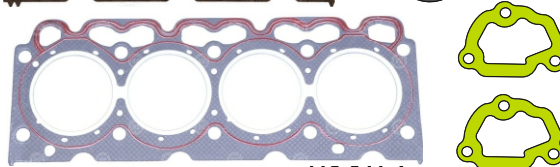

Motor/Engine	Cm³	HP	Ø
F2L1011-F3L1011 F4L1011			

F 2/3/4 L 1011

OEM	Description Of Goods	Code
	Full Gasket Set	102.101
02929852	Head (upper) Set Gasket	065.101
04176117	Cylinder Head Gasket metarial rubber 1.20 mm	111.101
	Cylinder Shim	555.101
	Oil Pan Gasket	092.101
	Water Pump Gasket	153.101
	Thermostat Gasket	028.101
	Cranksaft Gasket	140.101
04173857	Valve cover Gasket	115.101
04173862	Exhaust Manifold Gasket	081.101
	Timing Cover Gasket	142.101
	Oil Pump Gasket	127.101
04174032	Oil Cooler Gasket	129.101
04173861	Intake Manifold Gasket	073.101
	Flywheel Cover Gasket	301.101
	Water Pipe Gasket	215.101
	Side Cover Gasket	120.101

Cylinder Gasket   Head Set Gasket
04176117/2cyl   02929852/2cyl
04176489/3cyl   02928844/3cyl
04176101/4cyl   02928879/4cyl

093.101