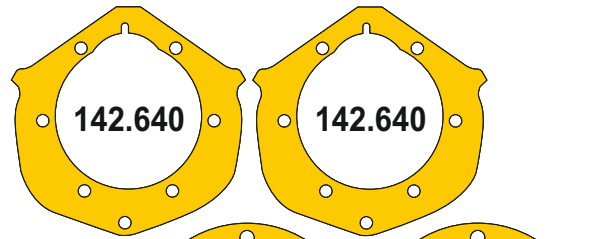

LOMBARDINI

MOTSAN GASKET

Motor/Engine	Cm ³	HP	Ø
4 LD 640			

LOMBARDINI

OEM	Description Of Goods	Code
	Full Gasket Set 	102.640
	Head (upper) Set Gasket 	065.640
	Cylinder Head Gasket 	111.640
	Liner Shim 	555.640
	Oil Pan Gasket 	092.640
	Water Pump Gasket 	153.640
	Thermostat Gasket 	028.640
	Cranksaft Gasket 	140.640
	Valve cover Gasket 	115.640
	Exhaust Manifold Gasket 	081.640
	Oil Pump Gasket 	127.640
	Oil Cooler Gasket 	129.640
	Intake Manifold Gasket 	073.640
	Water Pipe Gasket 	215.640
	Side Cover Gasket 	120.640