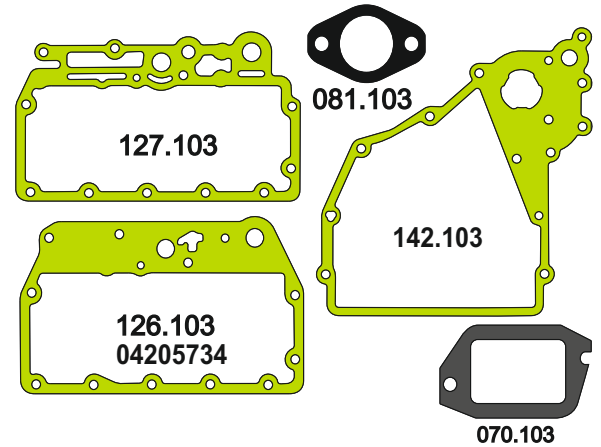

MOTSAN GASKET

Motor/Engine	Cm ³	HP	Ø
BF4M1013			

BF4M1013

OEM	Description Of Goods	Code
02931278	Full Gasket Set	102.013
	Head (upper) Set Gasket	065.013
04201563	Cylinder Head Gasket metarial rubber 1.20 mm	111.013
	Cylinder Shim	555.013
04204458	Oil Pan Gasket	092.013
	Water Pump Gasket	153.103
	Thermostat Gasket	028.103
	Cranksaft Gasket	140.103
04205895	Valve cover Gasket	115.013
04283299	Exhaust Manifold Gasket	081.103
04250475	Timing Cover Gasket	142.103
	Oil Pump Gasket	127.103
	Oil Cooler Gasket	129.103
04200095	Intake Manifold Gasket	073.103
	Flywheel Cover Gasket	301.103
	Water Pipe Gasket	215.103
	Side Cover Gasket	120.103