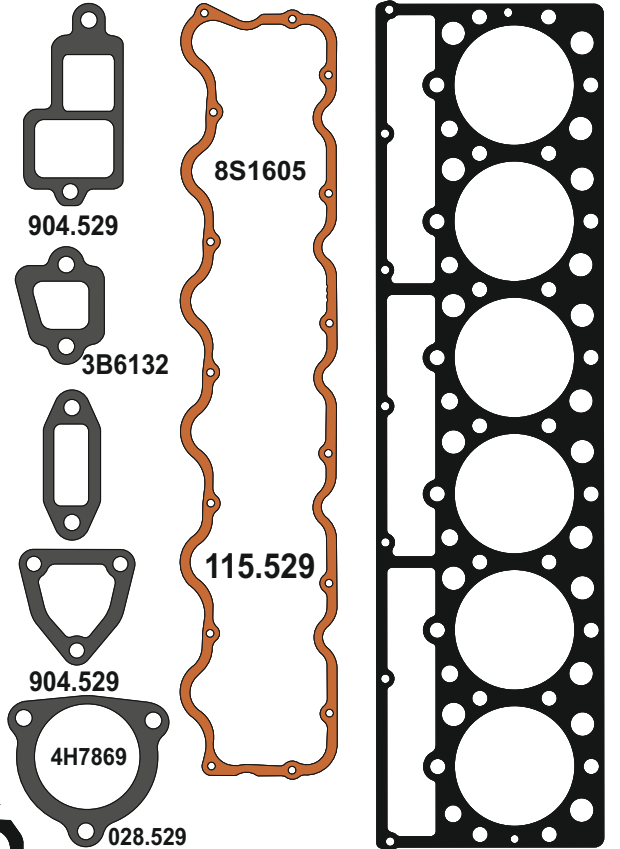

Head Set Gasket old model

CATERPILLAR

MOTSAN GASKET

Motor/Engine	Cm ³	HP	Ø
3306			

OEM	Description Of Goods	Code
5P9098	Full Gasket Set	102.529
	Head (upper) Set Gasket	
7N7263	Cylinder Head Gasket metarial rubber 1.20 mm	111.529
	Cylinder Shim	
1694200	Oil Pan Gasket	092.529
	Water Pump Gasket	
	Thermostat Gasket	
8N0110	Cranksaft Gasket	140.529
8S1605	Valve cover Gasket	115.529
9Y1979	Exhaust Manifold Gasket	081.529
1W3900	Timing Cover Gasket	142.529
2P8746	Oil Pump Gasket	127.529
5S6051	Oil Cooler Gasket	129.529
	Intake Manifold Gasket	
9H5921	Flywheel Cover Gasket	301.529
7N0200	Water Pipe Gasket	215.529
	Side Cover Gasket	