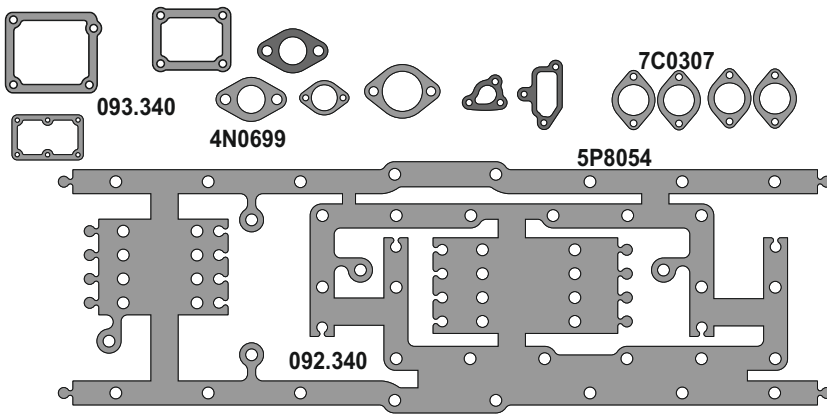

CATERPILLAR

MOTSAN GASKET

Motor/Engine	Cm ³	HP	Ø
3406/B/C/E			

for **CATERPILLAR**
CAT 804455

OEM	Description Of Goods	Code
2902060	Full Gasket Set	102.340
5P8366	Head (upper) Set Gasket	065.340
6I3066	Cylinder Head Gasket metarial rubber 1.20 mm	111.340
7N0625	Cylinder Shim	555.340
5P8054	Oil Pan Gasket	092.340
	Water Pump Gasket	
	Thermostat Gasket	
4W6857	Cranksaft Gasket	140.340
5P5678	Valve cover Gasket	115.340
9W4582	Exhaust Manifold Gasket	081.340
4W6857	Timing Cover Gasket	142.340
	Oil Pump Gasket	
	Oil Cooler Gasket	
2N8204	Intake Manifold Gasket	073.340
1593021	Flywheel Cover Gasket	301.340
	Water Pipe Gasket	
	Side Cover Gasket	