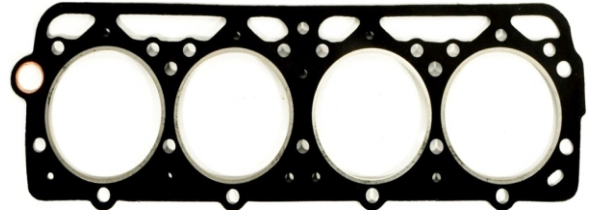

**FORDSON
MAJOR**

Motor/Engine	Cm³	HP	Ø
Major			
Power Major			
Super Major			

OEM	Description Of Goods	Code
	Full Gasket Set	102.104
81743745	Head (upper) Set Gasket	065.104
81710277	Cylinder Head Gasket metarial rubber 1.20 mm	111.104
	Cylinder Shim	555.104
81743591	Oil Pan Gasket	092.104
	Water Pump Gasket	153.104
	Thermostat Gasket	028.104
	Cranksaft Gasket	140.104
	Valve cover Gasket	115.104
82845205	Exhaust Manifold Gasket	081.104
	Timing Cover Gasket	142.104
	Oil Pump Gasket	127.104
	Oil Cooler Gasket	129.104
	Intake Manifold Gasket	073.104
	Flywheel Cover Gasket	301.104
	Water Pipe Gasket	215.104
	Side Cover Gasket	120.104

111.104