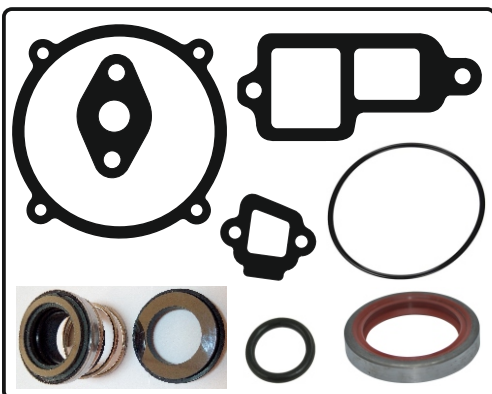

OEM	Description Of Goods	Code	
	Full Gasket Set		
	Head (upper) Set Gasket		
	Cylinder Head Gasket metarial rubber 1.20 mm		
	Cylinder Shim		
	Oil Pan Gasket		
	Water Pump Gasket		
	Thermostat Gasket		
	Cranksaft Gasket		
	Valve cover Gasket		
	Exhaust Manifold Gasket		
	Timing Cover Gasket		
	Oil Pump Gasket		
	Oil Cooler Gasket		
	Intake Manifold Gasket		
	Flywheel Cover Gasket		
	Water Pipe Gasket		
	Side Cover Gasket		

4H7869

7W3202

CATERPILLAR

MOTSAN GASKET

Motor/Engine	Cm ³	HP	Ø
3304-3306			

OEM	Description Of Goods	Code
	Full Gasket Set	
	Head (upper) Set Gasket	
	Cylinder Head Gasket metarial rubber 1.20 mm	
	Cylinder Shim	
	Oil Pan Gasket	
	Water Pump Gasket	
	Thermostat Gasket	
	Cranksaft Gasket	
	Valve cover Gasket	
	Exhaust Manifold Gasket	
	Timing Cover Gasket	
	Oil Pump Gasket	
	Oil Cooler Gasket	
	Intake Manifold Gasket	
	Flywheel Cover Gasket	
	Water Pipe Gasket	
	Side Cover Gasket	

6V4750 - 6V2554

CATERPILLAR

MOTSAN GASKET

Motor/Engine	Cm ³	HP	Ø
3406-3408 3412			

for **CATERPILLAR**
CAT **5P8054**

OEM	Description Of Goods	Code
	Full Gasket Set	
	Head (upper) Set Gasket	
	Cylinder Head Gasket metarial rubber 1.20 mm	
	Cylinder Shim	
	Oil Pan Gasket	
	Water Pump Gasket	
	Thermostat Gasket	
	Cranksaft Gasket	
	Valve cover Gasket	
	Exhaust Manifold Gasket	
	Timing Cover Gasket	
	Oil Pump Gasket	
	Oil Cooler Gasket	
	Intake Manifold Gasket	
	Flywheel Cover Gasket	
	Water Pipe Gasket	
	Side Cover Gasket	