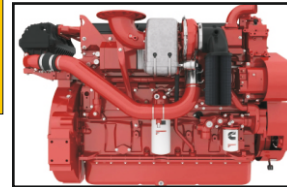

42X58X8

102X121.5X0.15 MM

50X70X10

LOMBARDINI

MOTSAN GASKET

Motor/Engine	Cm ³	HP	Ø
9 LD 561/2 CYL 9 LD 625-626			

LOMBARDINI

OEM	Description Of Goods	Code
	Full Gasket Set 	102.561
	Head (upper) Set Gasket 	065.561
	Cylinder Head Gasket 	111.561
	Liner Shim 	555.561
	Oil Pan Gasket 	092.561
	Water Pump Gasket 	153.561
	Thermostat Gasket 	028.561
	Cranksaft Gasket 	140.561
	Valve cover Gasket 	115.561
	Exhaust Manifold Gasket 	081.561
	Oil Pump Gasket 	127.561
	Oil Cooler Gasket 	129.561
	Intake Manifold Gasket 	073.561
	Water Pipe Gasket 	215.561
	Side Cover Gasket 	120.561