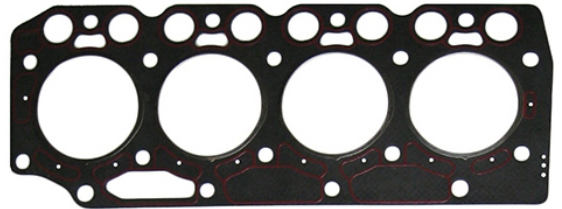

DEUTZ

MWM

DEUTZ

MOTSAN GASKET

DEUTZ

Motor/Engine	Cm ³	HP	Ø
BF4M1012			

BF4M1012

OEM	Description Of Goods	Code
02931276	Full Gasket Set	102.104
	Head (upper) Set Gasket	065.104
04209891	Cylinder Head Gasket metarial rubber 1.20 mm	111.500
	Cylinder Shim	555.104
04204452	Oil Pan Gasket	092.104
42202975	Water Pump Gasket	153.104
	Thermostat Gasket	028.104
04504325	Cranksaft Gasket	140.104
04198796	Valve cover Gasket	115.104
04209198	Exhaust Manifold Gasket	081.104
	Timing Cover Gasket	142.104
	Oil Pump Gasket	127.104
	Oil Cooler Gasket	129.104
04198387	Intake Manifold Gasket	073.104
	Flywheel Cover Gasket	301.104
	Water Pipe Gasket	215.104
	Side Cover Gasket	120.104