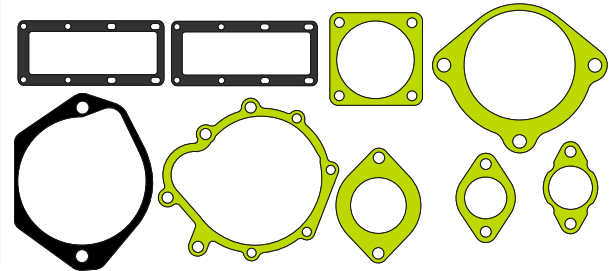

928G 938F 950F 960F

OEM	Description Of Goods	Code
	Full Gasket Set	102.012
	Head (upper) Set Gasket	065.012
1077832	Cylinder Head Gasket metarial rubber 1.20 mm	111.012
	Cylinder Shim	
1154202	Oil Pan Gasket	092.012
1193036	Water Pump Gasket	153.012
1957339	Thermostat Gasket	028.012
	Cranksaft Gasket	140.012
	Valve cover Gasket	115.012
1192940	Exhaust Manifold Gasket	082.012
1136200	Timing Cover Gasket	142.012
	Oil Pump Gasket	127.012
2337654	Oil Cooler Gasket	129.012
1136250	Intake Manifold Gasket	073.012
1661781	Flywheel Cover Gasket	301.012
2W7212	Water Pipe Gasket	215.012
4Y9652	Side Cover Gasket	120.012