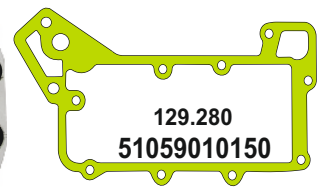

129.280
51059010150