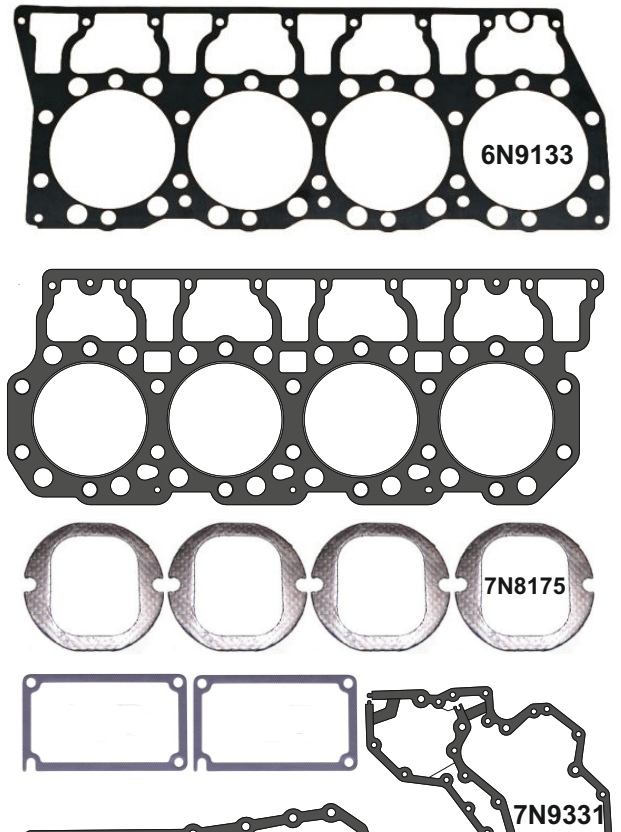

5P5678-6
x2

MOTSAN GASKET

CATERPILLAR

MOTSAN GASKET

Motor/Engine	Cm ³	HP	Ø
3408 3408B			

OEM	Description Of Goods	Code
	Full Gasket Set	102.308
	Head (upper) Set Gasket	065.308
2W7984	Cylinder Head Gasket metarial rubber 1.20 mm	111.308
6N9133	Cylinder Shim	555.308
1880210	Oil Pan Gasket	092.308
	Water Pump Gasket	153.308
	Thermostat Gasket	028.308
	Cranksaft Gasket	140.308
5P5678	Valve cover Gasket	115.308
7N8175	Exhaust Manifold Gasket	081.308
7N9331	Timing Cover Gasket	142.308
	Oil Pump Gasket	
	Oil Cooler Gasket	
	Intake Manifold Gasket	
	Flywheel Cover Gasket	
	Water Pipe Gasket	
	Side Cover Gasket	