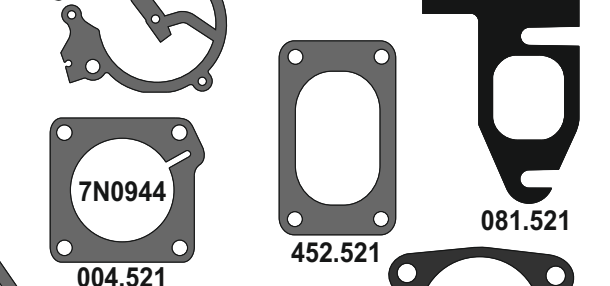

Head Set Gasket new model

CATERPILLAR

MOTSAN GASKET

Motor/Engine	Cm ³	HP	Ø
3304			

for **CATERPILLAR**
6V8046

OEM	Description Of Goods	Code
5P2007	Full Gasket Set	102.521
	Head (upper) Set Gasket	
7N7386	Cylinder Head Gasket metarial rubber 1.20 mm	111.521
	Cylinder Shim	
8S1963	Oil Pan Gasket	092.521
	Water Pump Gasket	
	Thermostat Gasket	
	Cranksaft Gasket	
8S1606	Valve cover Gasket	115.521
9Y1979	Exhaust Manifold Gasket	082.521
1W3900	Timing Cover Gasket	142.521
	Oil Pump Gasket	
	Oil Cooler Gasket	
	Intake Manifold Gasket	
8N0110	Flywheel Cover Gasket	301.521
7N0200	Water Pipe Gasket	215.521
	Side Cover Gasket	