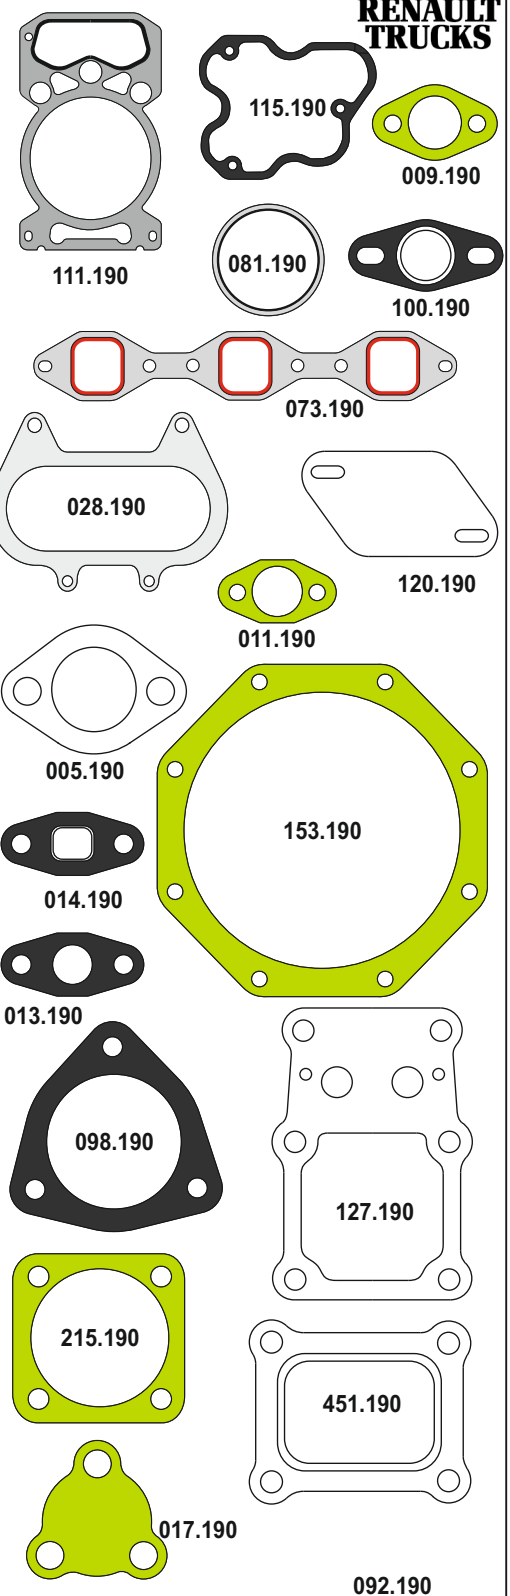

RENAULT TRUCKS

Motor/Engine	Cm³	HP	Ø
PREMIUM 190			
DIESEL			

MIDS 06.20.45 B195-202KW(265-275 PS)MANAGER 5280 MIDR
06.20.45B3/C/4D/41E/41 202-222 KW
275-302 PS MAXTER G340 T1 18/T

for **RENAULT TRUCKS**

OEM	Description Of Goods	Code
532831-00	Full Gasket Set	102.190
5000793734	Head (upper) Set Gasket	065.190
5001826447	Cylinder Head Gasket metarial rubber 1.20 mm	ACG 6 111.190
0000771193	Intake Manifold Gasket	NFT 2 073.190
5010240658	Oil Pan Gasket	NH 1 092.190
	Exhaust Pipe Gasket	CHA 1 082.806
	Valve Stem Seal	V 4 690.190
	Water Pump Gasket	NH 1 153.190
	Thermostat Gasket	NH 1 028.190
	Cranksaft Gasket	NH 1 140.190
5000694271	Valve cover Gasket	NH 6 115.190
5010295218	Exhaust Manifold Gasket	CHA 6 081.190
	Timing Cover Gasket	NH 1 142.190
	Oil Pump Gasket	NH 1 127.190
	Oil Cooler Gasket	NH 1 129.190
	Turbocharger Gasket (round)	CHA 1 452.190
	Turbocharger Gasket (square)	CHA 1 451.190
	Flywheel Cover Gasket	NH 1 301.190
	Liner Shim	015.190
	Water Pipe Gasket	NH 1 215.190
	Side Cover Gasket	NH 1 120.190
	Cranksaft Seal Rear	V 1 670.190
	Cranksaft Seal Front	V 1 680.190
	Turbocharger Gasket ,Intake	NH 1 013.190
	Turbocharger Gasket ,Exhausd	NH 1 014.190
	Oil Strainer	NH 1 093.190
	Cylinder Shim	555.190
	Fuel Pump Gasket	NH 1 017.190