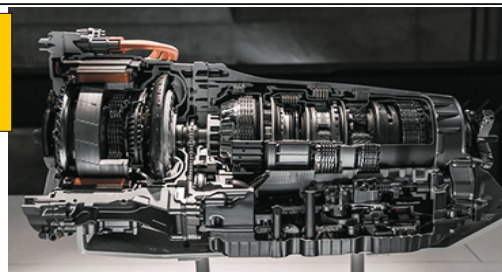

OEM	Description Of Goods	Mat.	Qty.
-----	----------------------	------	------

OEM 550539

SCANIA

GEARBOX SET GASKET

600.014

VOLVO

MOTSAN GASKET

Motor/Engine	Cm ³	HP	Ø
TD 100 TD 120			
DIESEL			