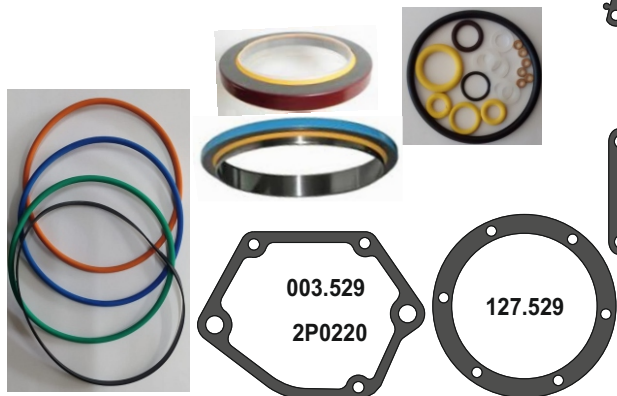

Head Set Gasket old model

CATERPILLAR

MOTSAN GASKET

Motor/Engine	Cm ³	HP	Ø
3306			

OEM	Description Of Goods	Code
5P9098	Full Gasket Set	102.529
	Head (upper) Set Gasket	
7N7263	Cylinder Head Gasket metarial rubber 1.20 mm	111.529
	Cylinder Shim	
1694200	Oil Pan Gasket	092.529
	Water Pump Gasket	
	Thermostat Gasket	
8N0110	Cranksaft Gasket	140.529
8S1605	Valve cover Gasket	115.529
9Y1979	Exhaust Manifold Gasket	081.529
1W3900	Timing Cover Gasket	142.529
2P8746	Oil Pump Gasket	127.529
5S6051	Oil Cooler Gasket	129.529
	Intake Manifold Gasket	
9H5921	Flywheel Cover Gasket	301.529
7N0200	Water Pipe Gasket	215.529
	Side Cover Gasket	

CATERPILLAR

MOTSAN GASKET

Motor/Engine	Cm ³	HP	Ø
3306			

OEM	Description Of Goods	Code
8T7065	Full Gasket Set	102.527
	Head (upper) Set Gasket	
7N7999	Cylinder Head Gasket metarial rubber 1.20 mm	111.527
7W7546	Cylinder Shim	555.527
4M2969	Oil Pan Gasket	092.527
	Water Pump Gasket	
	Thermostat Gasket	
8N0110	Cranksaft Gasket	140.527
8S1605	Valve cover Gasket	115.527
9Y1979	Exhaust Manifold Gasket	081.527
1W3900	Timing Cover Gasket	142.527
7P8746	Oil Pump Gasket	127.527
5S6051	Oil Cooler Gasket	129.527
	Intake Manifold Gasket	
9H5921	Flywheel Cover Gasket	301.527
7N0200	Water Pipe Gasket	015.527
	Side Cover Gasket	