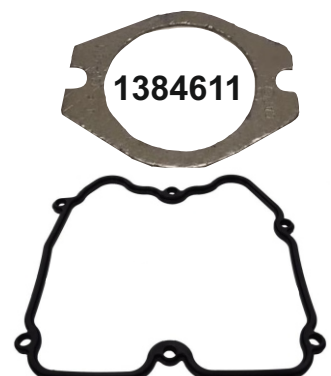

Motor/Engine	Cm ³	HP	Ø
C 15 3406E			

for **CATERPILLAR**
CAT C15

OEM	Description Of Goods	Code
	Full Gasket Set	
2161252	Head (upper) Set Gasket	065.015
2245122	Cylinder Head Gasket	111.015
2271204	Cylinder Shim	555.015
2572756	Oil Pan Gasket	092.015
	Water Pump Gasket	
	Thermostat Gasket	
	Crankshaft Gasket	
2429537	Valve cover Gasket	115.015
1384611	Exhaust Manifold Gasket	081.015
2341904	Timing Cover Gasket	142.015
	Oil Pump Gasket	
	Oil Cooler Gasket	
	Intake Manifold Gasket	
	Flywheel Cover Gasket	
1393550	Water Pipe Gasket	215.015
	Side Cover Gasket	

2341904

1891814

1384611

2161252

2245122

2429537

CATERPILLAR

MOTSAN GASKET