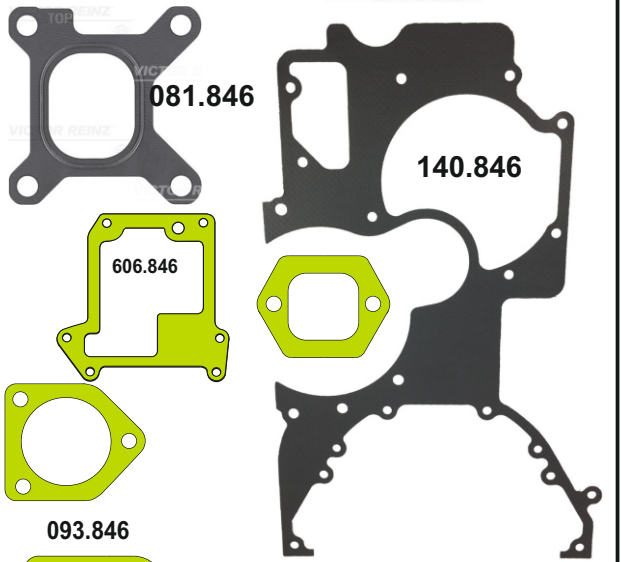

LIEBHERR

MOTSAN GASKET

A5

LIEBHERR

Motor/Engine	Cm ³	HP	Ø
D 846 D846 TI			
D 846 TI A5			

OEM	Description Of Goods	Code
	Full Gasket Set	102.846
	Head (upper) Set Gasket	065.846
	Cylinder Head Gasket metarial rubber 1.20 mm	111.846
	Cylinder Shim	555.846
	Oil Pan Gasket	092.846
	Water Pump Gasket	153.846
	Thermostat Gasket	028.846
	Cranksaft Gasket	140.846
	Valve cover Gasket	115.846
	Exhaust Manifold Gasket	081.846
	Timing Cover Gasket	142.846
	Oil Pump Gasket	127.846
	Oil Cooler Gasket	129.846
	Intake Manifold Gasket	073.846
	Flywheel Cover Gasket	301.846
	Water Pipe Gasket	215.846
	Side Cover Gasket	120.846