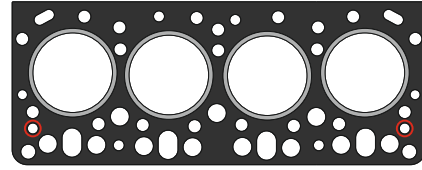

OEM	Description Of Goods	Code
	Full Gasket Set	102.364
3640100380	Head (upper) Set Gasket	065.34
3640160320	Cylinder Head Gasket metarial rubber 1.20 mm	111.364
	Cylinder Shim	555.364
3640100180	Oil Pan Gasket	092.364
3662010480	Water Pump Gasket	153.364
3642030280	Thermostat Gasket	028.364
3660150020	Cranksaft Gasket	140.364
3640160021	Valve cover Gasket	115.364
3661420480	Exhaust Manifold Gasket	081.364
3660150180	Timing Cover Gasket	142.364
3641840280	Oil Pump Gasket	127.364
	Oil Cooler Gasket	129.364
3661410780	Intake Manifold Gasket	073.364
3641840380	Flywheel Cover Gasket	301.364
	Water Pipe Gasket	215.364
3640150360	Side Cover Gasket	120.364