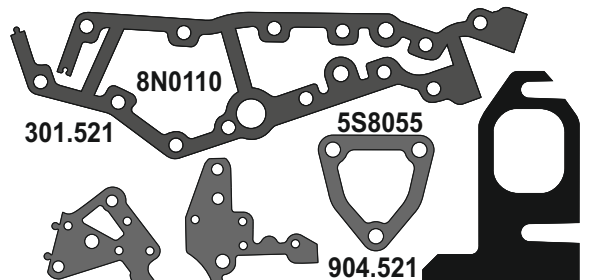

Head Set Gasket new model

CATERPILLAR

MOTSAN GASKET

Motor/Engine	Cm ³	HP	Ø
3304			

for **CATERPILLAR**
6V8046

OEM	Description Of Goods	Code
5P2007	Full Gasket Set	102.521
	Head (upper) Set Gasket	
7N7386	Cylinder Head Gasket metarial rubber 1.20 mm	111.521
	Cylinder Shim	
8S1963	Oil Pan Gasket	092.521
	Water Pump Gasket	
	Thermostat Gasket	
	Cranksaft Gasket	
8S1606	Valve cover Gasket	115.521
9Y1979	Exhaust Manifold Gasket	082.521
1W3900	Timing Cover Gasket	142.521
	Oil Pump Gasket	
	Oil Cooler Gasket	
	Intake Manifold Gasket	
8N0110	Flywheel Cover Gasket	301.521
7N0200	Water Pipe Gasket	215.521
	Side Cover Gasket	