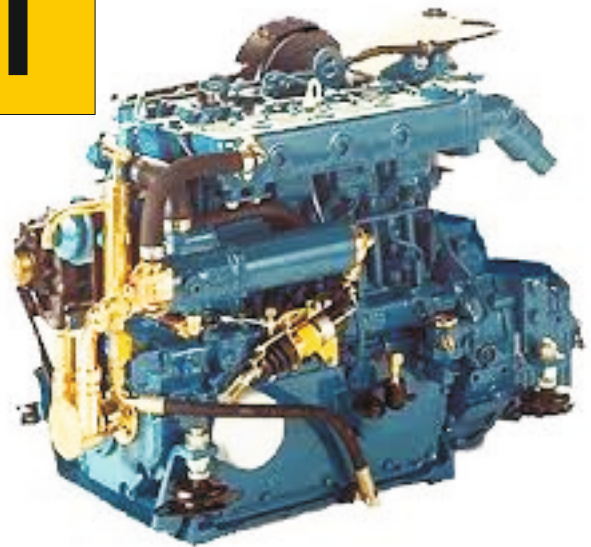

MOTSAN GASKET