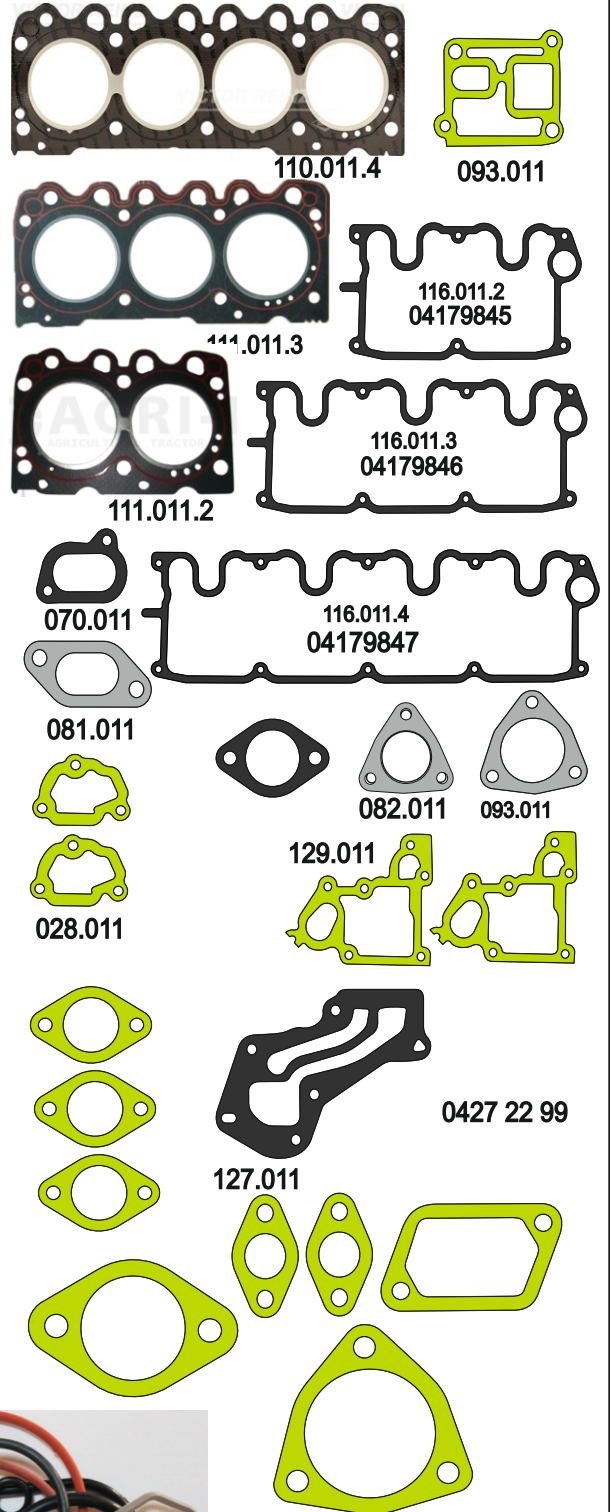

Motor/Engine	Cm ³	HP	Ø
F2L1011F F3L1011F F4L1011F TURBO			

F 2/3/4 L 1011 F

Head Set Gasket
02929852/2cyl
02929853/3cyl
02929855/4cyl

Cylinder Gasket
04178861/2cyl
04178854/3cyl
04178867/4cyl

OEM	Description Of Goods	Code
	Full Gasket Set	102.011
02929852	Head (upper) Set Gasket	065.011
04178861	Cylinder Head Gasket metarial rubber 1.20 mm	111.011
	Cylinder Shim	555.011
	Oil Pan Gasket	092.011
	Water Pump Gasket	153.011
	Thermostat Gasket	028.011
	Cranksaft Gasket	140.011
04179845	Valve cover Gasket	115.011
04173862	Exhaust Manifold Gasket	081.011
	Timing Cover Gasket	142.011
	Oil Pump Gasket	127.011
	Oil Cooler Gasket	129.011
04173861	Intake Manifold Gasket	073.011
	Flywheel Cover Gasket	301.011
	Water Pipe Gasket	215.011
	Side Cover Gasket	120.011