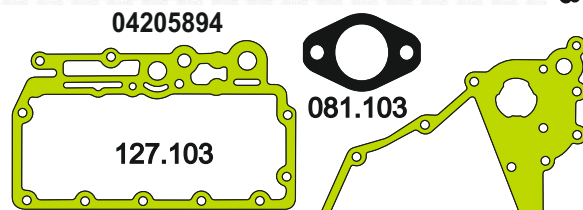

DEUTZ

MOTSAN GASKET

Motor/Engine	Cm ³	HP	Ø
BF6M1013			

BF6M1013

0420 1559

111.103

115.103

OEM	Description Of Goods	Code
02931737	Full Gasket Set	102.103
	Head (upper) Set Gasket	065.103
04201560	Cylinder Head Gasket metarial rubber 1.20 mm	111.103
	Cylinder Shim	555.103
04204459	Oil Pan Gasket	092.103
04198968	Water Pump Gasket	153.103
	Thermostat Gasket	028.103
	Cranksaft Gasket	140.103
04205894	Valve cover Gasket	115.103
04283299	Exhaust Manifold Gasket	081.103
04250475	Timing Cover Gasket	142.103
04205734	Oil Pump Gasket	127.103
	Oil Cooler Gasket	129.103
04255362	Intake Manifold Gasket	073.103
	Flywheel Cover Gasket	301.103
	Water Pipe Gasket	215.103
	Side Cover Gasket	120.103