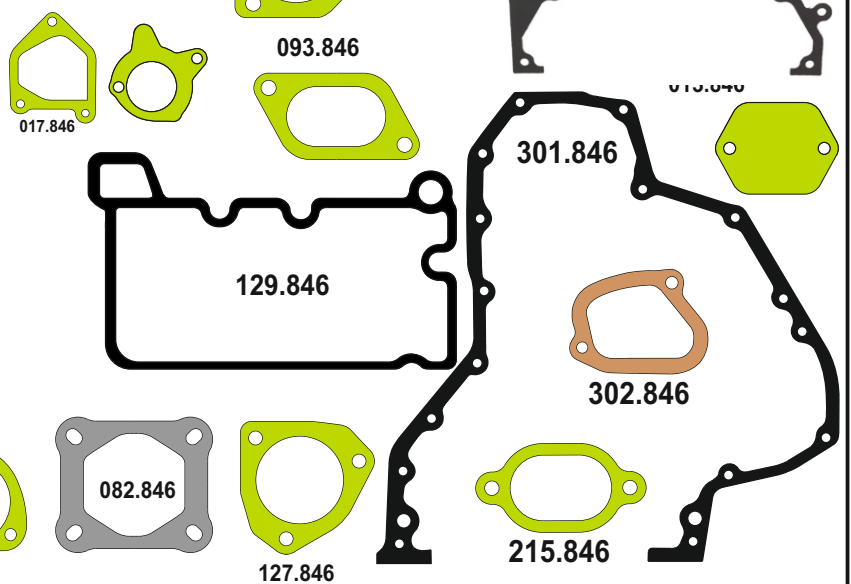

LIEBHERR

MOTSAN GASKET

A5

LIEBHERR

Motor/Engine	Cm ³	HP	Ø
D 846 D846 TI			
D 846 TI A5			

OEM	Description Of Goods	Code
	Full Gasket Set	102.846
	Head (upper) Set Gasket	065.846
	Cylinder Head Gasket metarial rubber 1.20 mm	111.846
	Cylinder Shim	555.846
	Oil Pan Gasket	092.846
	Water Pump Gasket	153.846
	Thermostat Gasket	028.846
	Cranksaft Gasket	140.846
	Valve cover Gasket	115.846
	Exhaust Manifold Gasket	081.846
	Timing Cover Gasket	142.846
	Oil Pump Gasket	127.846
	Oil Cooler Gasket	129.846
	Intake Manifold Gasket	073.846
	Flywheel Cover Gasket	301.846
	Water Pipe Gasket	215.846
	Side Cover Gasket	120.846