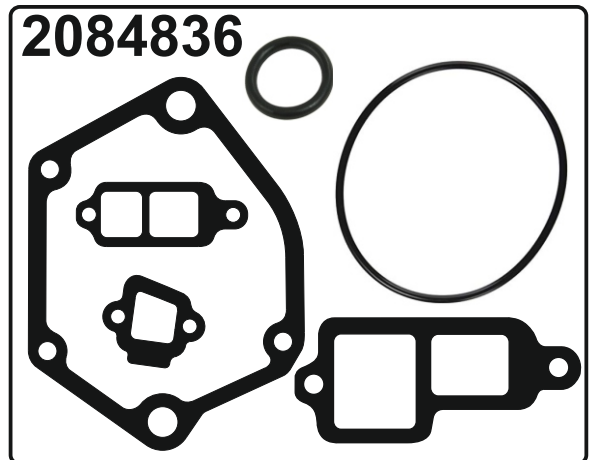

4H7869

7W3202

CATERPILLAR

MOTSAN GASKET

Motor/Engine	Cm ³	HP	Ø
3304-3306			

OEM	Description Of Goods	Code
	Full Gasket Set	
	Head (upper) Set Gasket	
	Cylinder Head Gasket metarial rubber 1.20 mm	
	Cylinder Shim	
	Oil Pan Gasket	
	Water Pump Gasket	
	Thermostat Gasket	
	Cranksaft Gasket	
	Valve cover Gasket	
	Exhaust Manifold Gasket	
	Timing Cover Gasket	
	Oil Pump Gasket	
	Oil Cooler Gasket	
	Intake Manifold Gasket	
	Flywheel Cover Gasket	
	Water Pipe Gasket	
	Side Cover Gasket	

6V4750 - 6V2554

CATERPILLAR

MOTSAN GASKET

Motor/Engine	Cm ³	HP	Ø
3406-3408 3412			

for **CATERPILLAR**
CAT **5P8054**

OEM	Description Of Goods	Code
	Full Gasket Set	
	Head (upper) Set Gasket	
	Cylinder Head Gasket metarial rubber 1.20 mm	
	Cylinder Shim	
	Oil Pan Gasket	
	Water Pump Gasket	
	Thermostat Gasket	
	Cranksaft Gasket	
	Valve cover Gasket	
	Exhaust Manifold Gasket	
	Timing Cover Gasket	
	Oil Pump Gasket	
	Oil Cooler Gasket	
	Intake Manifold Gasket	
	Flywheel Cover Gasket	
	Water Pipe Gasket	
	Side Cover Gasket	