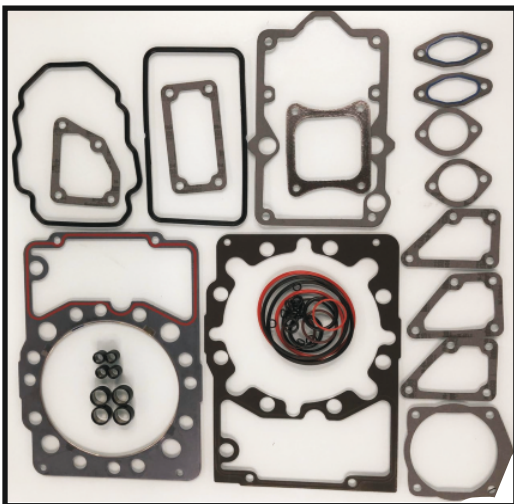

OEM	Description Of Goods	Code
	Full Gasket Set	
	Head (upper) Set Gasket	
	Cylinder Head Gasket	
	Cylinder Shim	
	Oil Pan Gasket	
	Water Pump Gasket	
	Thermostat Gasket	
	Cranksaft Gasket	
	Valve cover Gasket	
	Exhaust Manifold Gasket	
	Timing Cover Gasket	
	Oil Pump Gasket	
	Oil Cooler Gasket	
	Intake Manifold Gasket	
	Flywheel Cover Gasket	
	Water Pipe Gasket	
	Side Cover Gasket	

CATERPILLAR

MOTSAN GASKET

Motor/Engine	Cm ³	HP	Ø
3500			
355-0769			

OEM	Description Of Goods		Code
	Full Gasket Set		
8T8185	Head (upper) Set Gasket		065.500
1106991	Cylinder Head Gasket		111.500
1106191	Cylinder Shim		555.500
	Oil Pan Gasket		
	Water Pump Gasket		
	Thermostat Gasket		
	Cranksaft Gasket		
2720760	Valve cover Gasket		115.500
7E1754	Exhaust Manifold Gasket		081.500
	Timing Cover Gasket		
	Oil Pump Gasket		
	Oil Cooler Gasket		
	Intake Manifold Gasket		
	Flywheel Cover Gasket		
	Water Pipe Gasket		
	Side Cover Gasket		

CATERPILLAR

MOTSAN GASKET

Motor/Engine	Cm ³	HP	Ø

OEM	Description Of Goods	Code
	Full Gasket Set	
	Head (upper) Set Gasket	
3N3220	Cylinder Head Gasket 	111.388
	Cylinder Shim 	
	Oil Pan Gasket 	
	Water Pump Gasket 	
	Thermostat Gasket 	
	Cranksaft Gasket 	
2N3597	Valve cover Gasket 	115.388
	Exhaust Manifold Gasket 	
	Timing Cover Gasket 	
	Oil Pump Gasket 	
	Oil Cooler Gasket 	
	Intake Manifold Gasket 	
	Flywheel Cover Gasket 	
	Water Pipe Gasket 	
	Side Cover Gasket 	