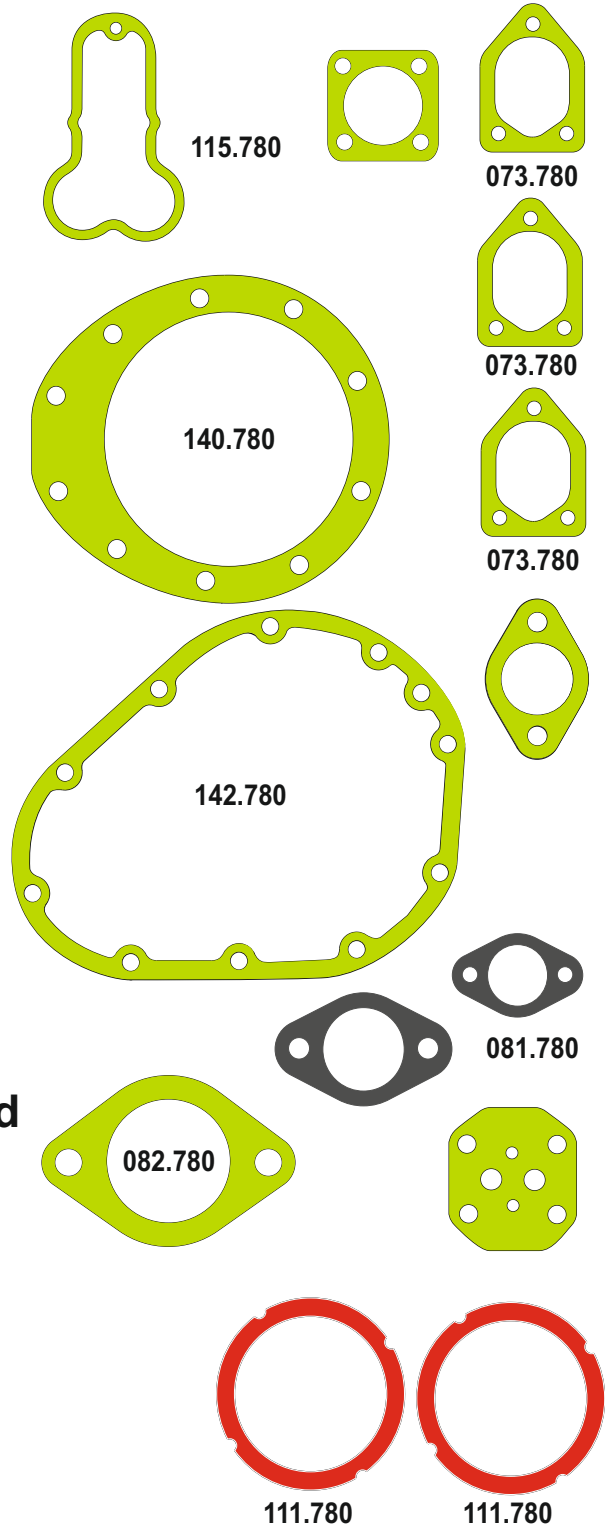

8,50x12x1 4ad
14,5x18x1 2ad
18x24x1,5 1ad
14x20x1,20 3ad

003 565 02
KEÇESİZ TK

HATZ

MOTSAN GASKET

Motor/Engine	Cm ³	HP	Ø
E 89		9-11,5	

OEM	Description Of Goods	Code
	Full Gasket Set 	102.789
	Head (upper) Set Gasket 	065.789
	Cylinder Head Gasket 	111.789
	Liner Shim 	555.789
	Oil Pan Gasket 	092.789
	Water Pump Gasket 	153.789
	Thermostat Gasket 	028.789
	Cranksaft Gasket 	140.789
	Valve cover Gasket 	115.789
	Exhaust Manifold Gasket 	081.789
	Oil Pump Gasket 	127.789
	Oil Cooler Gasket 	129.789
	Intake Manifold Gasket 	073.789
	Water Pipe Gasket 	215.789
	Side Cover Gasket 	120.789