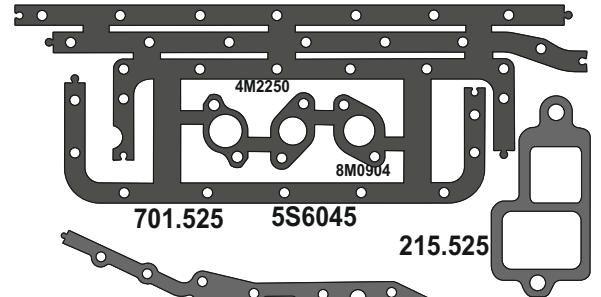

CATERPILLAR

MOTSAN GASKET

Motor/Engine	Cm ³	HP	Ø
3304 DI 920 930 936 950			

for **CATERPILLAR**
6V0602

OEM	Description Of Goods	Code
4374583	Full Gasket Set	102.525
6V2209	Head (upper) Set Gasket	065.525
7N8022	Cylinder Head Gasket metarial rubber 1.20 mm	111.525
7W7544	Cylinder Shim	555.525
8S1963	Oil Pan Gasket	092.525
	Water Pump Gasket	
	Thermostat Gasket	
	Cranksaft Gasket	
8S1606	Valve cover Gasket	115.525
9Y1979	Exhaust Manifold Gasket	082.525
1W3900	Timing Cover Gasket	142.525
	Oil Pump Gasket	
	Oil Cooler Gasket	
	Intake Manifold Gasket	073.525
8N0110	Flywheel Cover Gasket	301.525
7N0200	Water Pipe Gasket	215.525
	Side Cover Gasket	