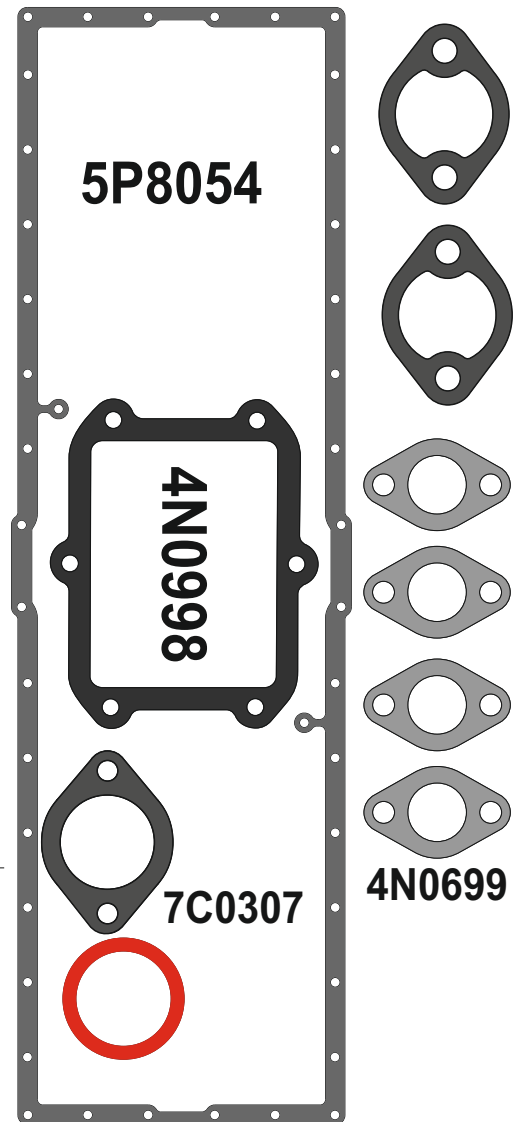

6V4750 - 6V2554

CATERPILLAR

MOTSAN GASKET

Motor/Engine	Cm ³	HP	Ø
3406-3408 3412			

for **CATERPILLAR**
CAT **5P8054**

OEM	Description Of Goods	Code
	Full Gasket Set	
	Head (upper) Set Gasket	
	Cylinder Head Gasket metarial rubber 1.20 mm	
	Cylinder Shim	
	Oil Pan Gasket	
	Water Pump Gasket	
	Thermostat Gasket	
	Cranksaft Gasket	
	Valve cover Gasket	
	Exhaust Manifold Gasket	
	Timing Cover Gasket	
	Oil Pump Gasket	
	Oil Cooler Gasket	
	Intake Manifold Gasket	
	Flywheel Cover Gasket	
	Water Pipe Gasket	
	Side Cover Gasket	