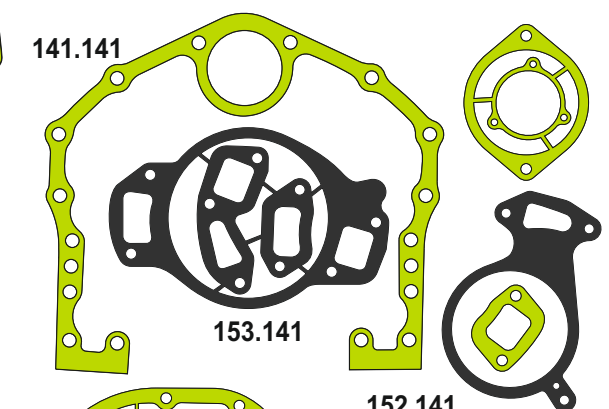

OEM	Description Of Goods	Code
551470	Full Gasket Set	102.141
550214	Head (upper) Set Gasket	065.141
1313459	Cylinder Head Gasket metarial rubber 1.20 mm	111.141
	Cylinder Shim	555.141
551438	Oil Pan Gasket	092.141
	Water Pump Gasket	153.141
	Thermostat Gasket	028.141
1392936	Cranksaft Gasket	140.141
1305959	Valve cover Gasket	115.141
369276	Exhaust Manifold Gasket	081.141
1392934	Timing Cover Gasket	142.141
1392932	Oil Pump Gasket	127.141
1390735	Oil Cooler Gasket	129.141
1746684	Intake Manifold Gasket	073.141
1392935	Flywheel Cover Gasket	301.141
	Water Pipe Gasket	215.141
	Side Cover Gasket	120.141