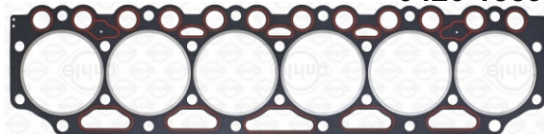

DEUTZ

MOTSAN GASKET

Motor/Engine	Cm ³	HP	Ø
BF6M1013			

BF6M1013

0420 1559

111.103

115.103

OEM	Description Of Goods	Code
02931737	Full Gasket Set	102.103
	Head (upper) Set Gasket	065.103
04201560	Cylinder Head Gasket metarial rubber 1.20 mm	111.103
	Cylinder Shim	555.103
04204459	Oil Pan Gasket	092.103
04198968	Water Pump Gasket	153.103
	Thermostat Gasket	028.103
	Cranksaft Gasket	140.103
04205894	Valve cover Gasket	115.103
04283299	Exhaust Manifold Gasket	081.103
04250475	Timing Cover Gasket	142.103
04205734	Oil Pump Gasket	127.103
	Oil Cooler Gasket	129.103
04255362	Intake Manifold Gasket	073.103
	Flywheel Cover Gasket	301.103
	Water Pipe Gasket	215.103
	Side Cover Gasket	120.103