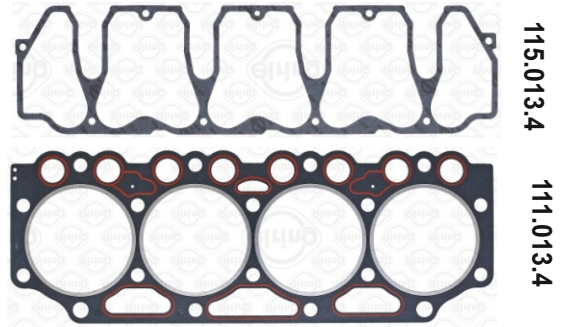

MOTSAN GASKET

Motor/Engine	Cm ³	HP	Ø
BF4M1013			

BF4M1013

OEM	Description Of Goods	Code
02931278	Full Gasket Set	102.013
	Head (upper) Set Gasket	065.013
04201563	Cylinder Head Gasket metarial rubber 1.20 mm	111.013
	Cylinder Shim	555.013
04204458	Oil Pan Gasket	092.013
	Water Pump Gasket	153.103
	Thermostat Gasket	028.103
	Cranksaft Gasket	140.103
04205895	Valve cover Gasket	115.013
04283299	Exhaust Manifold Gasket	081.103
04250475	Timing Cover Gasket	142.103
	Oil Pump Gasket	127.103
	Oil Cooler Gasket	129.103
04200095	Intake Manifold Gasket	073.103
	Flywheel Cover Gasket	301.103
	Water Pipe Gasket	215.103
	Side Cover Gasket	120.103