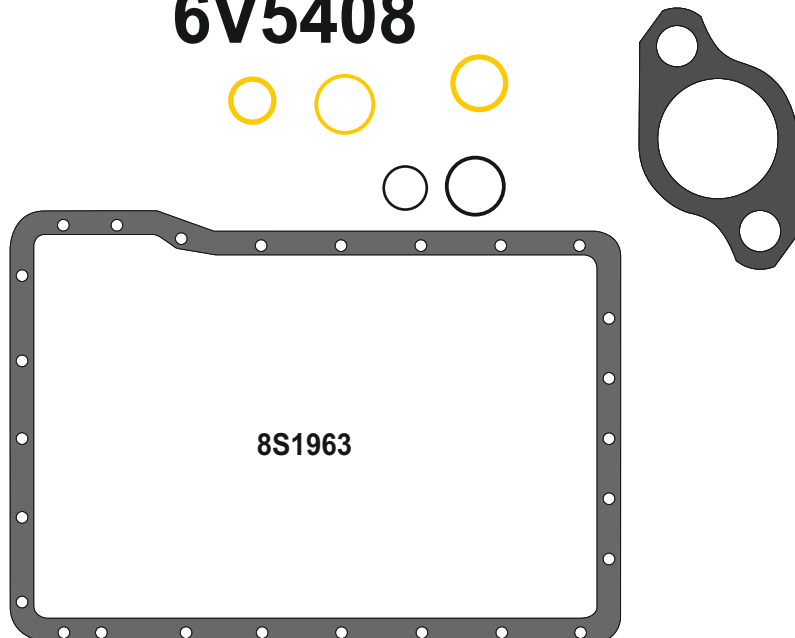

OILPAN KIT GASKET 6V5408