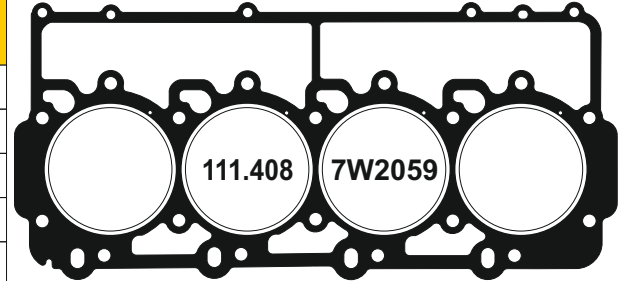

OEM	Description Of Goods	Code
	Full Gasket Set	
6V4443	Head (upper) Set Gasket	065.408
7W2059	Cylinder Head Gasket	111.408
	Cylinder Shim	
9L8016	Oil Pan Gasket	092.408
9N0137	Water Pump Gasket	153.408
	Thermostat Gasket	
9N0258	Cranksaft Gasket	140.408
9L8020	Valve cover Gasket	115.408
9L8027	Exhaust Manifold Gasket	081.408
4N0216	Timing Cover Gasket	142.408
9N0241	Oil Pump Gasket	127.408
7C1651	Oil Cooler Gasket	129.408
9L7630	Intake Manifold Gasket	073.408
1W4334	Flywheel Cover Gasket	301.408
	Water Pipe Gasket	
	Side Cover Gasket