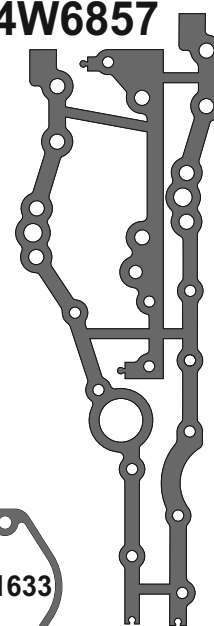

FRONT KIT 6V9222

4W6857

4W6850