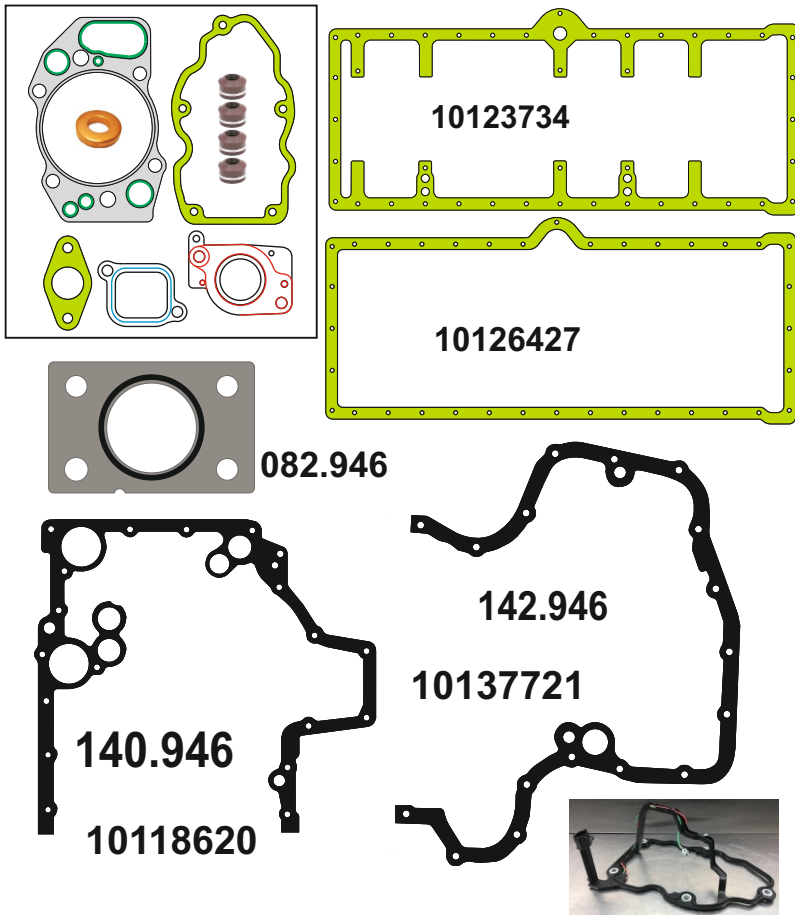

10137721

LIEBHERR

MOTSAN GASKET

LIEBHERR

Motor/Engine	Cm ³	HP	Ø
D936			
D936S			
D946			

OEM	Description Of Goods	Code
10115838	Full Gasket Set	102.946
10115853	Head (upper) Set Gasket	065.946
10120844	Cylinder Head Gasket metarial rubber 1.20 mm	111.946
	Cylinder Shim	555.946
10126427	Oil Pan Gasket	092.946
	Water Pump Gasket	153.946
9080279	Thermostat Gasket	028.946
10137721	Cranksaft Gasket	140.946
10118554	Valve cover Gasket	115.946
10118621	Exhaust Manifold Gasket	081.946
10126738	Timing Cover Gasket	142.946
10117891	Oil Pump Gasket	127.946
	Oil Cooler Gasket	129.946
10118556	Intake Manifold Gasket	073.946
9074974	Flywheel Cover Gasket	301.946
9885529	Water Pipe Gasket	215.946
	Side Cover Gasket	120.946