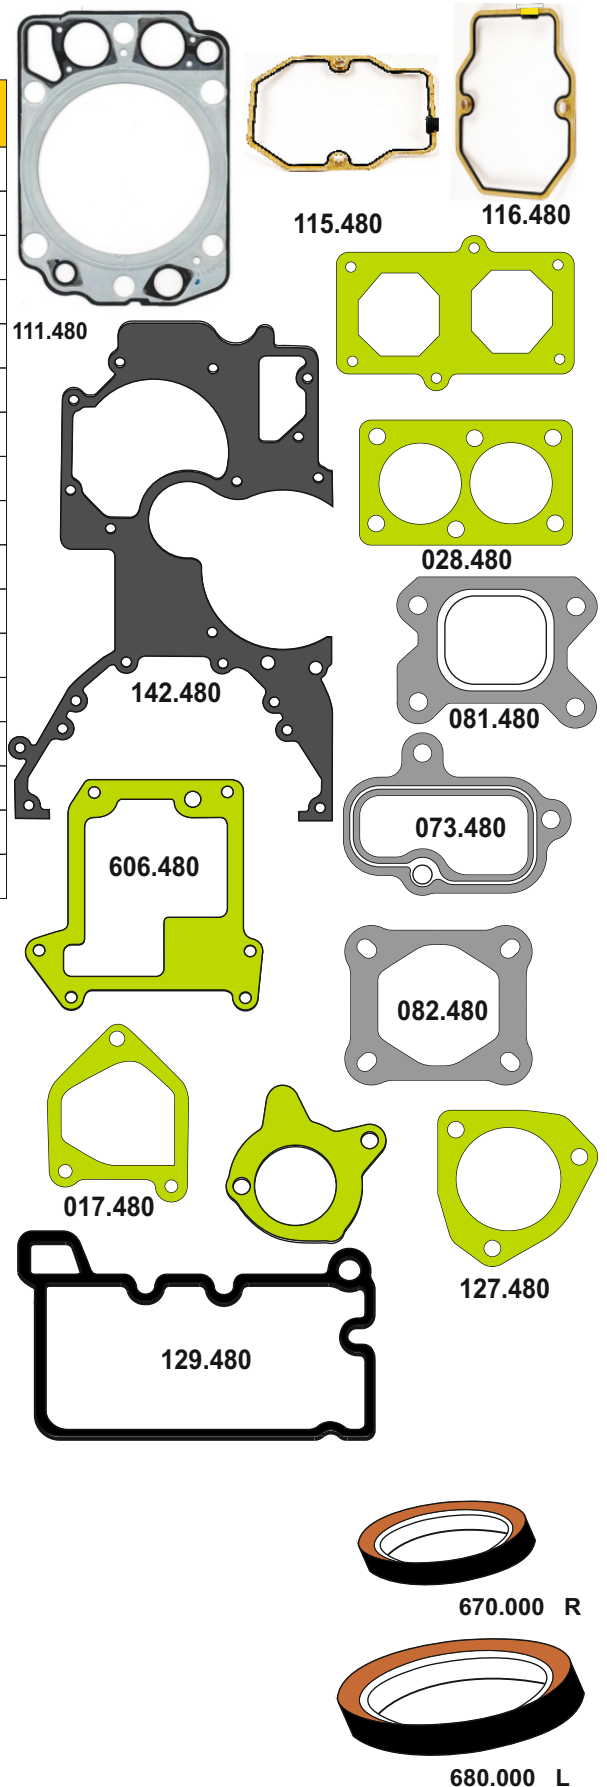

Motor/Engine	Cm³	HP	Ø
19.480/D-28.76 TGS I 18.420			

OEM	Description Of Goods	Code
51009006652	Full Gasket Set	102.480
51009006653	Head (upper) Set Gasket	065.480
51039010382	Cylinder Head Gasket metarial rubber 1.20 mm	111.480
	Cylinder Shim	555.480
51059040176	Oil Pan Gasket	092.480
51069010192	Water Pump Gasket	153.480
51069040039	Thermostat Gasket	028.480
	Cranksaft Gasket	140.480
51039050190	Valve cover Gasket	115.480
51089010155	Exhaust Manifold Gasket	081.480
51019010129	Timing Cover Gasket	142.480
	Oil Pump Gasket	127.480
	Oil Cooler Gasket	129.480
51089020202	Intake Manifold Gasket	073.480
	Flywheel Cover Gasket	301.480
	Water Pipe Gasket	215.480
	Side Cover Gasket	120.480