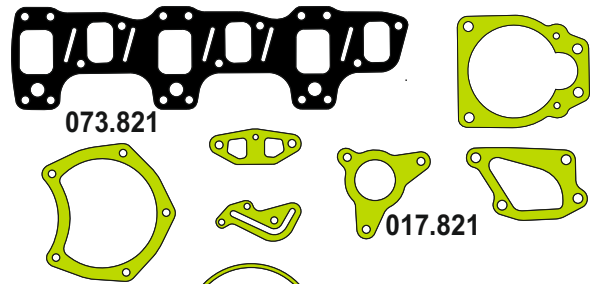

Motor/Engine	Cm³	HP	Ø
EUROSTAR			

OEM	Description Of Goods	Code
1907849	Head (upper) Set Gasket	065.821
6131 9085	Cylinder Head Gasket metarial rubber 1.20 mm	111.821
	Cylinder Shim	555.821
	Oil Pan Gasket	092.821
	Water Pump Gasket	153.821
	Thermostat Gasket	028.821
	Cranksaft Gasket	140.821
6131 5094	Valve cover Gasket	115.821
9840 9494	Exhaust Manifold Gasket	081.821
	Timing Cover Gasket	142.821
	Oil Pump Gasket	127.821
	Oil Cooler Gasket	129.821
	Intake Manifold Gasket	073.821
	Flywheel Cover Gasket	301.821
	Water Pipe Gasket	215.821
	Side Cover Gasket	120.821