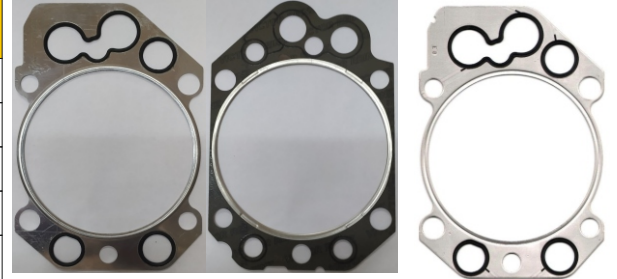

Motor/Engine	Cm³	HP	Ø

LIEBHERR

D 904 D 906
DT 904 DT 906
D 914 D 924
DT 914 DT 924

OEM	Description Of Goods	Code
	Full Gasket Set	102.914
	Head (upper) Set Gasket	065.914
9277663	Cylinder Head Gasket metarial rubber 1.20 mm	111.914
	Cylinder Shim	555.914
9268110	Oil Pan Gasket	092.914
9268125	Water Pump Gasket	153.914
9268123	Thermostat Gasket	028.914
9076689	Cranksaft Gasket	140.914
9271731	Valve cover Gasket	115.914
9271477	Exhaust Manifold Gasket	081.914
9274252	Timing Cover Gasket	142.914
9268120	Oil Pump Gasket	127.914
9268119	Oil Cooler Gasket	129.914
9268121	Intake Manifold Gasket	073.914
10133720	Flywheel Cover Gasket	301.914
4890358	Water Pipe Gasket	215.914
	Side Cover Gasket	120.914

9277662

111.904

113.904

112.914

9268113

081.904

073.904

115.904