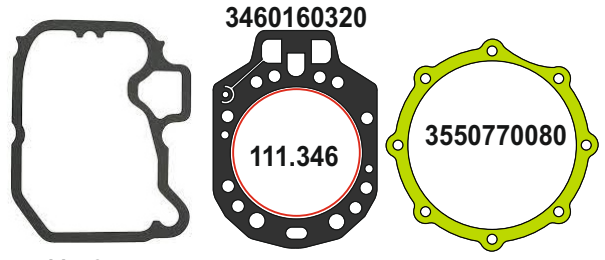

042.366

082.366

MERCEDES BENZ

MOTSAN GASKET

Motor/Engine	Cm ³	HP	Ø
OM 346-355-347			

OM 355-355-A-346 MOT-BM-355.9

OEM	Description Of Goods	Code
3555860390	Full Gasket Set	102.355
3460100180	Head (upper) Set Gasket	065.355
3550160220	Cylinder Head Gasket metarial rubber 1.20 mm	111.355
	Cylinder Shim	555.355
3550100280	Oil Pan Gasket	092.355
3552010680	Water Pump Gasket	153.355
	Thermostat Gasket	028.355
	Cranksaft Gasket	140.355
3460160221	Valve cover Gasket	115.355
3024900080	Exhaust Manifold Gasket	081.355
3460150120	Timing Cover Gasket	142.355
3551880180	Oil Pump Gasket	127.355
3550150021	Oil Cooler Gasket	129.355
3461410180	Intake Manifold Gasket	073.355
	Flywheel Cover Gasket	301.355
	Water Pipe Gasket	215.355
3550150122	Side Cover Gasket	120.355