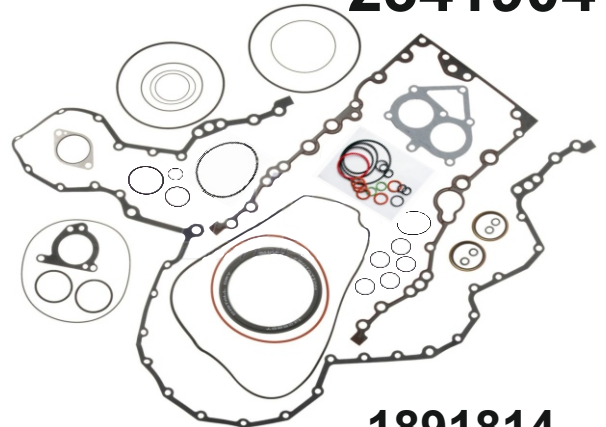

CATERPILLAR

MOTSAN GASKET

Motor/Engine	Cm³	HP	Ø
C 15 3406E			

for **CATERPILLAR**
CAT C15

OEM	Description Of Goods	Code
	Full Gasket Set	
2161252	Head (upper) Set Gasket	065.015
2245122	Cylinder Head Gasket	111.015
2271204	Cylinder Shim	555.015
2572756	Oil Pan Gasket	092.015
	Water Pump Gasket	
	Thermostat Gasket	
	Crankshaft Gasket	
2429537	Valve cover Gasket	115.015
1384611	Exhaust Manifold Gasket	081.015
2341904	Timing Cover Gasket	142.015
	Oil Pump Gasket	
	Oil Cooler Gasket	
	Intake Manifold Gasket	
	Flywheel Cover Gasket	
1393550	Water Pipe Gasket	215.015
	Side Cover Gasket	

2341904

1891814

1384611

2161252

2245122

2429537