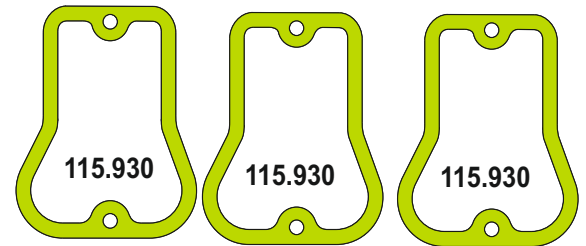

96.5X112.3X0.80

0.45MM 2X
0.25MM 2X
0.15MM 4X
0.15MM 2X

LOMBARDINI

MOTSAN GASKET

Motor/Engine	Cm ³	HP	Ø
LDA 930 3cyl			

LOMBARDINI

OEM	Description Of Goods	Code
	Full Gasket Set 	102.930
	Head (upper) Set Gasket 	065.930
	Cylinder Head Gasket 	111.930
	Liner Shim 	555.930
	Oil Pan Gasket 	092.930
	Water Pump Gasket 	153.930
	Thermostat Gasket 	028.930
	Cranksaft Gasket 	140.930
	Valve cover Gasket 	115.930
	Exhaust Manifold Gasket 	081.930
	Oil Pump Gasket 	127.930
	Oil Cooler Gasket 	129.930
	Intake Manifold Gasket 	073.930
	Water Pipe Gasket 	215.930
	Side Cover Gasket 	120.930