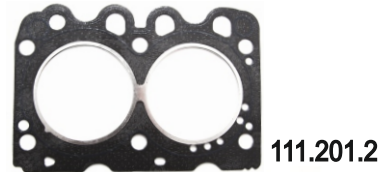

690.101 X

DEUTZ

MOTSAN GASKET

BF M2011

Motor/Engine	Cm ³	HP	Ø
BF2M2011 BF3M2011 BF4M2011			

OEM	Description Of Goods	Code
02929854	Full Gasket Set	102.201
	Head (upper) Set Gasket	065.201
04287425	Cylinder Head Gasket metarial rubber 1.20 mm	111.201
	Cylinder Shim	555.201
	Oil Pan Gasket	092.201
	Water Pump Gasket	153.201
	Thermostat Gasket	028.201
	Cranksaft Gasket	140.201
04102939	Valve cover Gasket	115.201
04173862	Exhaust Manifold Gasket	081.201
	Timing Cover Gasket	142.201
4281205	Oil Pump Gasket	127.201
	Oil Cooler Gasket	129.201
04102120	Intake Manifold Gasket	073.201
	Flywheel Cover Gasket	301.201
	Water Pipe Gasket	215.201
	Side Cover Gasket	120.201