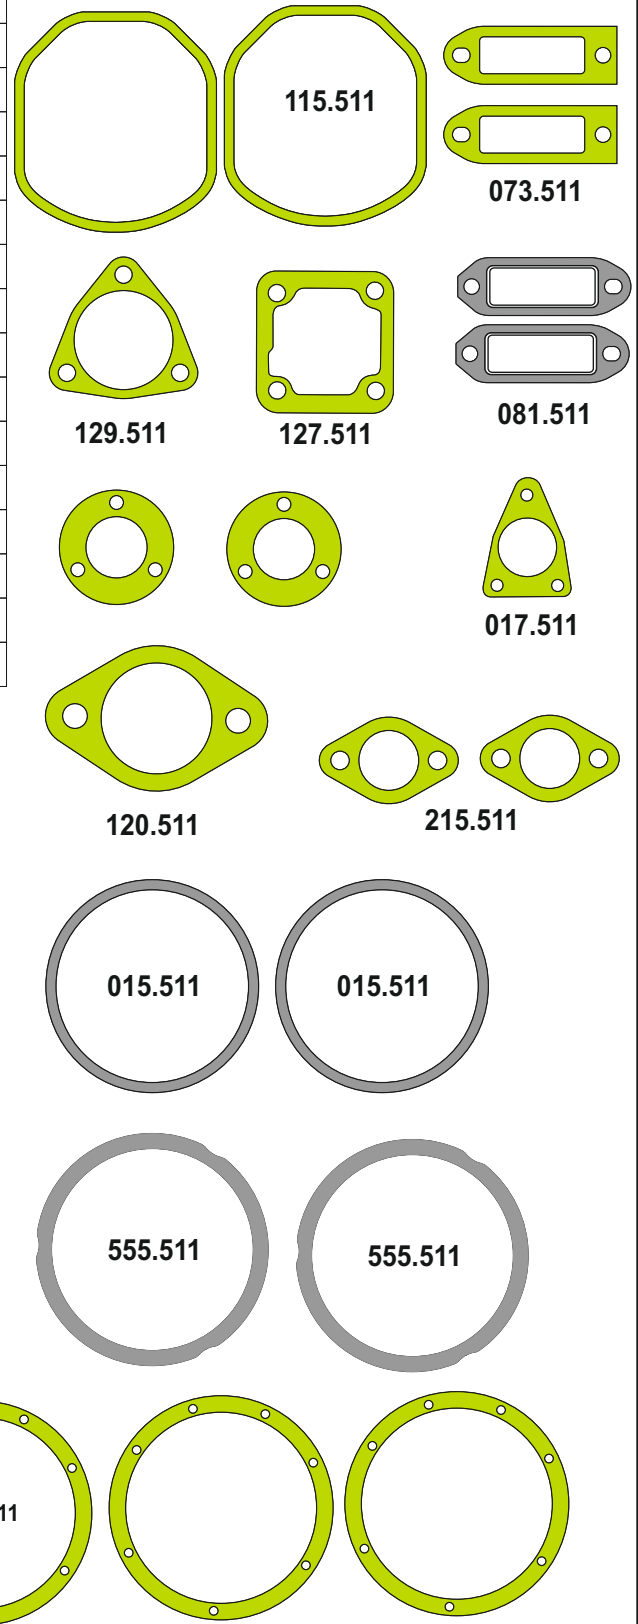

OEM	Description Of Goods	Code
02929047	Full Gasket Set	102.511
02929050	Head (upper) Set Gasket	065.511
04157654	Cylinder Head Gasket metarial rubber 1.20 mm	111.511
04231432	Cylinder Shim	555.511
	Oil Pan Gasket	092.511
	Water Pump Gasket	153.511
	Thermostat Gasket	028.511
	Cranksaft Gasket	140.511
04157234	Valve cover Gasket	115.511
04157247	Exhaust Manifold Gasket	081.511
02233605	Timing Cover Gasket	142.511
	Oil Pump Gasket	127.511
	Oil Cooler Gasket	129.511
04157248	Intake Manifold Gasket	073.511
	Flywheel Cover Gasket	301.511
	Water Pipe Gasket	215.511
	Side Cover Gasket	120.511