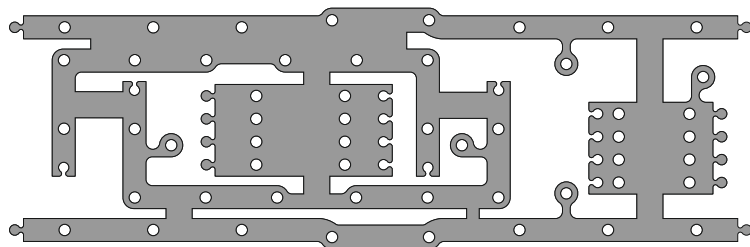

6V4750 - 6V2554

CATERPILLAR

MOTSAN GASKET

Motor/Engine	Cm ³	HP	Ø
3406-3408 3412			

for **CATERPILLAR**
CAT **5P8054**

OEM	Description Of Goods	Code
	Full Gasket Set	
	Head (upper) Set Gasket	
	Cylinder Head Gasket metarial rubber 1.20 mm	
	Cylinder Shim	
	Oil Pan Gasket	
	Water Pump Gasket	
	Thermostat Gasket	
	Cranksaft Gasket	
	Valve cover Gasket	
	Exhaust Manifold Gasket	
	Timing Cover Gasket	
	Oil Pump Gasket	
	Oil Cooler Gasket	
	Intake Manifold Gasket	
	Flywheel Cover Gasket	
	Water Pipe Gasket	
	Side Cover Gasket	

BLOCK & OIL PAN KIT

8M5260 5P5846 5P8068

CATERPILLAR

MOTSAN GASKET

Motor/Engine	Cm ³	HP	Ø
3304 3304B			
3306 3306B			

for **CATERPILLAR**
1208998

OEM	Description Of Goods	Code
	Full Gasket Set	
	Head (upper) Set Gasket	
	Cylinder Head Gasket metarial rubber 1.20 mm	
	Cylinder Shim	
	Oil Pan Gasket	
	Water Pump Gasket	
	Thermostat Gasket	
	Cranksaft Gasket	
	Valve cover Gasket	
	Exhaust Manifold Gasket	
	Timing Cover Gasket	
	Oil Pump Gasket	
	Oil Cooler Gasket	
	Intake Manifold Gasket	
	Flywheel Cover Gasket	
	Water Pipe Gasket	
	Side Cover Gasket	