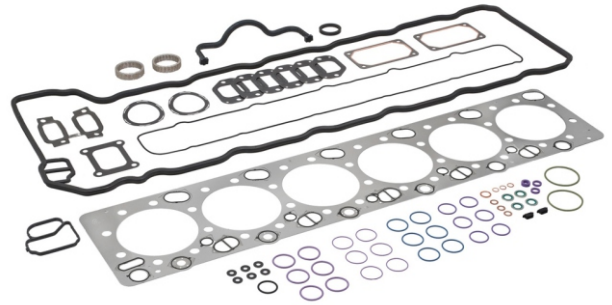

Motor/Engine	Cm³	HP	Ø
D13 DC13 EDC			

VOLVO D13 DC13

VOLVO

OEM	Description Of Goods	Code
21539731	Full Gasket Set	102.013
21097134	Head (upper) Set Gasket	065.013
20513037	Cylinder Head Gasket metarial rubber 1.20 mm	111.013
	Cylinder Shim	555.013
1556387	Oil Pan Gasket	092.013
	Water Pump Gasket	153.013
21298915	Thermostat Gasket	028.013
	Cranksaft Gasket	140.013
20538793	Valve cover Gasket	115.013
20855371	Exhaust Manifold Gasket	081.013
	Timing Cover Gasket	142.013
	Oil Pump Gasket	127.013
21294062	Oil Cooler Gasket	129.013
20805850	Intake Manifold Gasket	073.013
	Flywheel Cover Gasket	301.013
	Water Pipe Gasket	215.013
	Side Cover Gasket	120.013