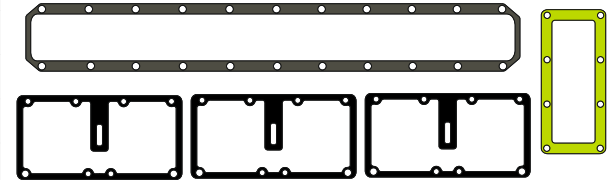

928G 938F 950F 960F

OEM	Description Of Goods	Code
	Full Gasket Set	102.012
	Head (upper) Set Gasket	065.012
1077832	Cylinder Head Gasket metarial rubber 1.20 mm	111.012
	Cylinder Shim	
1154202	Oil Pan Gasket	092.012
1193036	Water Pump Gasket	153.012
1957339	Thermostat Gasket	028.012
	Cranksaft Gasket	140.012
	Valve cover Gasket	115.012
1192940	Exhaust Manifold Gasket	082.012
1136200	Timing Cover Gasket	142.012
	Oil Pump Gasket	127.012
2337654	Oil Cooler Gasket	129.012
1136250	Intake Manifold Gasket	073.012
1661781	Flywheel Cover Gasket	301.012
2W7212	Water Pipe Gasket	215.012
4Y9652	Side Cover Gasket	120.012