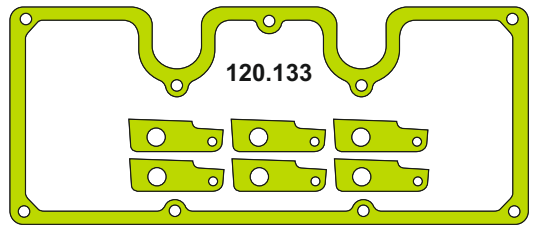

OEM	Description Of Goods	Code
657-23557	Full Gasket Set	102.133
657-23541	Head (upper) Set Gasket	065.133
201-80210	Cylinder Head Gasket metarial rubber 1.20 mm	111.133
201-50640	Cylinder Shim	555.133
203-12700	Oil Pan Gasket	092.133
	Water Pump Gasket	153.133
	Thermostat Gasket	028.133
	Cranksaft Gasket	140.133
201-80180	Valve cover Gasket	115.133
201-80660	Exhaust Manifold Gasket	081.133
201-33011	Timing Cover Gasket	142.133
	Oil Pump Gasket	127.133
	Oil Cooler Gasket	129.133
	Intake Manifold Gasket	073.133
	Flywheel Cover Gasket	301.133
	Water Pipe Gasket	215.133
	Side Cover Gasket	120.133