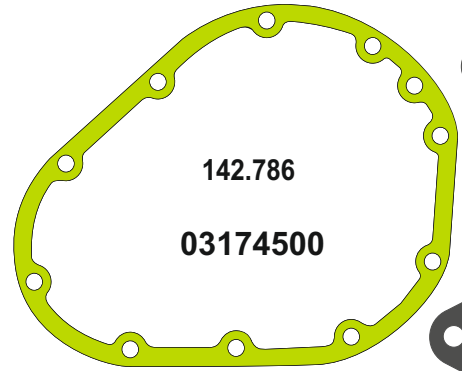

680.104 L

670.104 R

MOTSAN GASKET

HATZ

MOTSAN GASKET

Motor/Engine	Cm ³	HP	Ø
E 786-785			

OEM	Description Of Goods	Code
	Full Gasket Set 	102.786
	Head (upper) Set Gasket 	065.786
	Cylinder Head Gasket 	111.786
	Liner Shim 	555.786
	Oil Pan Gasket 	092.786
	Water Pump Gasket 	153.786
	Thermostat Gasket 	028.786
	Cranksaft Gasket 	140.786
	Valve cover Gasket 	115.786
	Exhaust Manifold Gasket 	081.786
	Oil Pump Gasket 	127.786
	Oil Cooler Gasket 	129.786
	Intake Manifold Gasket 	073.786
	Water Pipe Gasket 	215.786
	Side Cover Gasket 	120.786