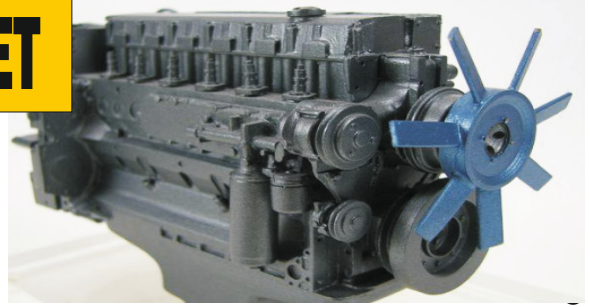

Motor/Engine	Cm ³	HP	Ø
BF6M1012			

BF6M1012

DEUTZ

OEM	Description Of Goods	Code
02931277	Full Gasket Set	102.012
	Head (upper) Set Gasket	065.012
04209891	Cylinder Head Gasket metarial rubber 1.20 mm	111.012
	Cylinder Shim	555.012
04204453	Oil Pan Gasket	092.012
04202975	Water Pump Gasket	153.012
	Thermostat Gasket	028.012
04504325	Cranksaft Gasket	140.012
04198969	Valve cover Gasket	115.012
04283299	Exhaust Manifold Gasket	081.012
	Timing Cover Gasket	142.012
	Oil Pump Gasket	127.012
04208115	Oil Cooler Gasket	129.012
04198387	Intake Manifold Gasket	073.012
	Flywheel Cover Gasket	301.012
	Water Pipe Gasket	215.012
	Side Cover Gasket	120.012