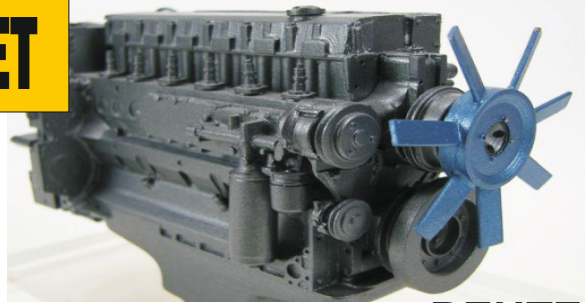

DEUTZ

MWM

DEUTZ

MOTSAN GASKET

DEUTZ

Motor/Engine	Cm ³	HP	Ø
BF4M1012			

BF4M1012

OEM	Description Of Goods	Code
02931276	Full Gasket Set	102.104
	Head (upper) Set Gasket	065.104
04209891	Cylinder Head Gasket metarial rubber 1.20 mm	111.500
	Cylinder Shim	555.104
04204452	Oil Pan Gasket	092.104
42202975	Water Pump Gasket	153.104
	Thermostat Gasket	028.104
04504325	Cranksaft Gasket	140.104
04198796	Valve cover Gasket	115.104
04209198	Exhaust Manifold Gasket	081.104
	Timing Cover Gasket	142.104
	Oil Pump Gasket	127.104
	Oil Cooler Gasket	129.104
04198387	Intake Manifold Gasket	073.104
	Flywheel Cover Gasket	301.104
	Water Pipe Gasket	215.104
	Side Cover Gasket	120.104