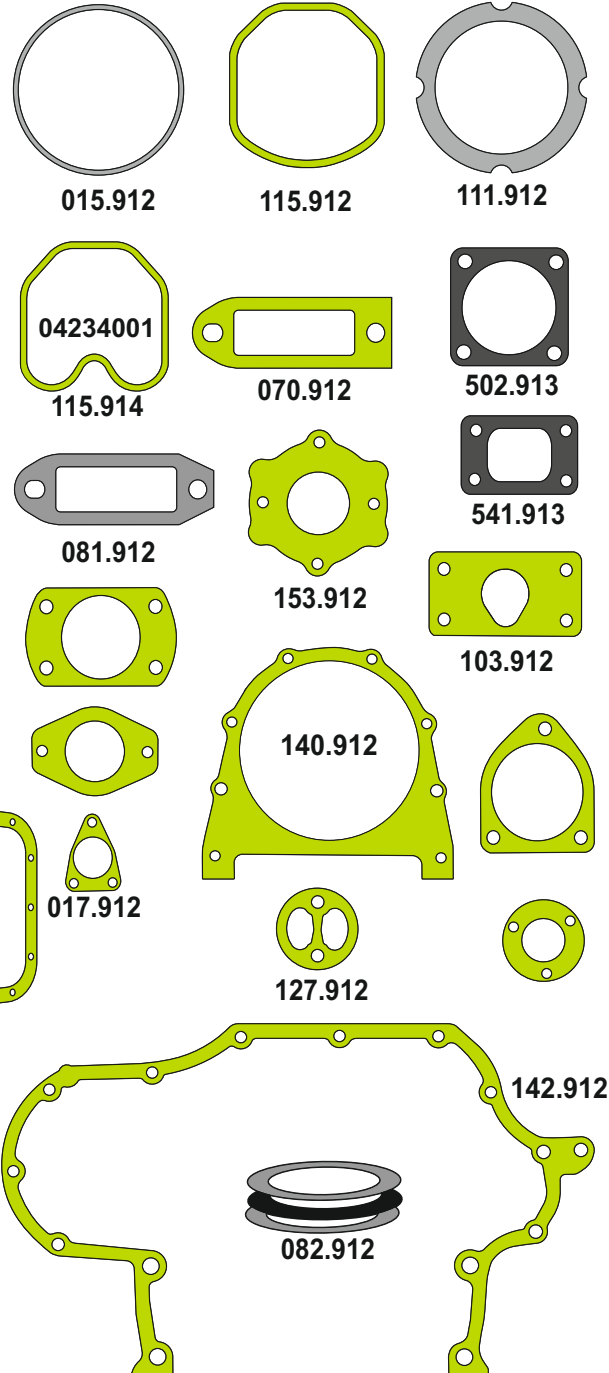

Motor/Engine	Cm³	HP	Ø
F3L912	3064		
F4L912	4086		
F5L912	5106		
F6L912/913	6128		

FL912/913

OEM	Description Of Goods	Code
09229652	Full Gasket Set	102.912
02931476	Head (upper) Set Gasket	065.912
04157654	Cylinder Head Gasket metarial rubber 1.20 mm	111.912
2232693	Cylinder Shim	555.912
03362573	Oil Pan Gasket	092.912
	Water Pump Gasket	153.912
	Thermostat Gasket	028.912
03362337	Cranksaft Gasket	140.912
03371692	Valve cover Gasket	115.912
03371689	Exhaust Manifold Gasket	081.912
336 25 02	Timing Cover Gasket	142.912
	Oil Pump Gasket	127.912
	Oil Cooler Gasket	129.912
02230704	Intake Manifold Gasket	073.912
	Flywheel Cover Gasket	301.912
	Water Pipe Gasket	215.912
	Side Cover Gasket	120.912

02929651/5
02928976/6