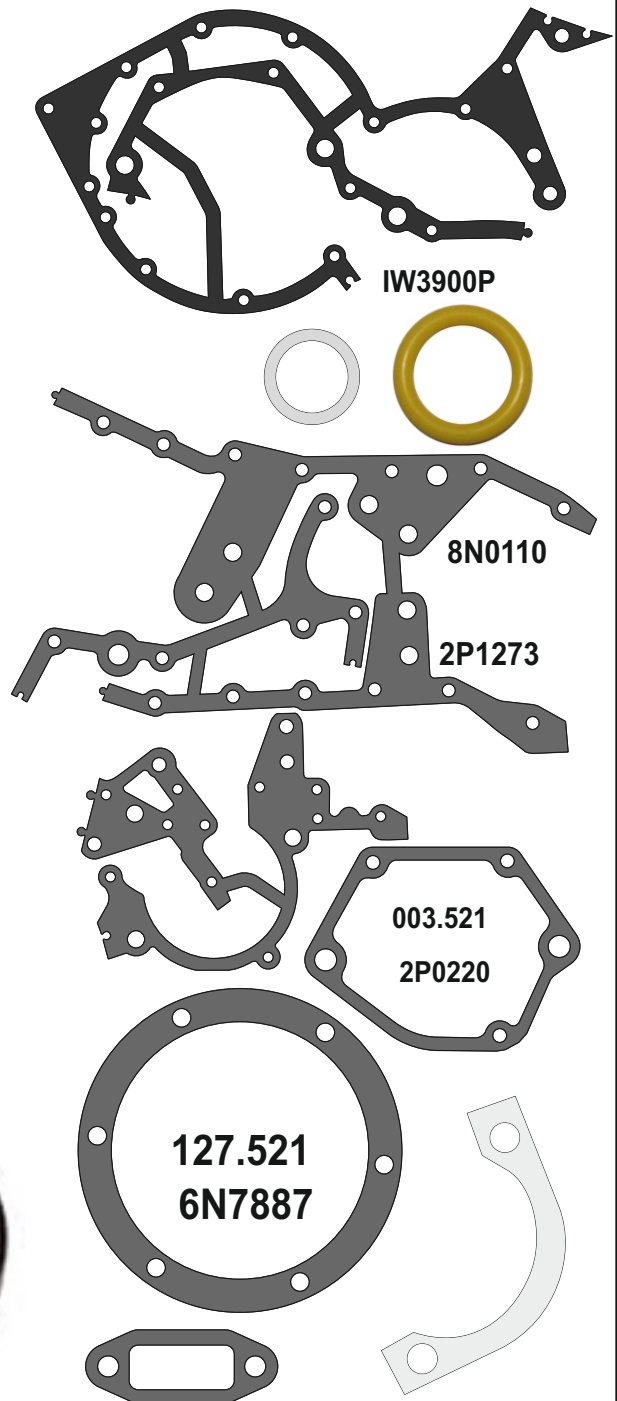

2341904

1891814

1384611

2161252

2245122

2429537

CATERPILLAR

MOTSAN GASKET

6V4750 - 6V2554

CATERPILLAR

MOTSAN GASKET

Motor/Engine	Cm ³	HP	Ø
3406-3408 3412			

for **CATERPILLAR**
CAT **5P8054**

OEM	Description Of Goods	Code
	Full Gasket Set	
	Head (upper) Set Gasket	
	Cylinder Head Gasket metarial rubber 1.20 mm	
	Cylinder Shim	
	Oil Pan Gasket	
	Water Pump Gasket	
	Thermostat Gasket	
	Cranksaft Gasket	
	Valve cover Gasket	
	Exhaust Manifold Gasket	
	Timing Cover Gasket	
	Oil Pump Gasket	
	Oil Cooler Gasket	
	Intake Manifold Gasket	
	Flywheel Cover Gasket	
	Water Pipe Gasket	
	Side Cover Gasket	

BLOCK & OIL PAN KIT

8M5260 5P5846 5P8068

CATERPILLAR

MOTSAN GASKET

Motor/Engine	Cm ³	HP	Ø
3304 3304B			
3306 3306B			

for **CATERPILLAR**
1208998

OEM	Description Of Goods	Code
	Full Gasket Set	
	Head (upper) Set Gasket	
	Cylinder Head Gasket metarial rubber 1.20 mm	
	Cylinder Shim	
	Oil Pan Gasket	
	Water Pump Gasket	
	Thermostat Gasket	
	Cranksaft Gasket	
	Valve cover Gasket	
	Exhaust Manifold Gasket	
	Timing Cover Gasket	
	Oil Pump Gasket	
	Oil Cooler Gasket	
	Intake Manifold Gasket	
	Flywheel Cover Gasket	
	Water Pipe Gasket	
	Side Cover Gasket	

CATERPILLAR

MOTSAN GASKET

Motor/Engine	Cm ³	HP	Ø
5P9099 3306			

OEM	Description Of Goods	Code
	Full Gasket Set	
	Head (upper) Set Gasket	
	Cylinder Head Gasket metarial rubber 1.20 mm	
	Cylinder Shim	
	Oil Pan Gasket	
	Water Pump Gasket	
	Thermostat Gasket	
	Cranksaft Gasket	
	Valve cover Gasket	
	Exhaust Manifold Gasket	
	Timing Cover Gasket	
	Oil Pump Gasket	
	Oil Cooler Gasket	
	Intake Manifold Gasket	
	Flywheel Cover Gasket	
	Water Pipe Gasket	
	Side Cover Gasket	