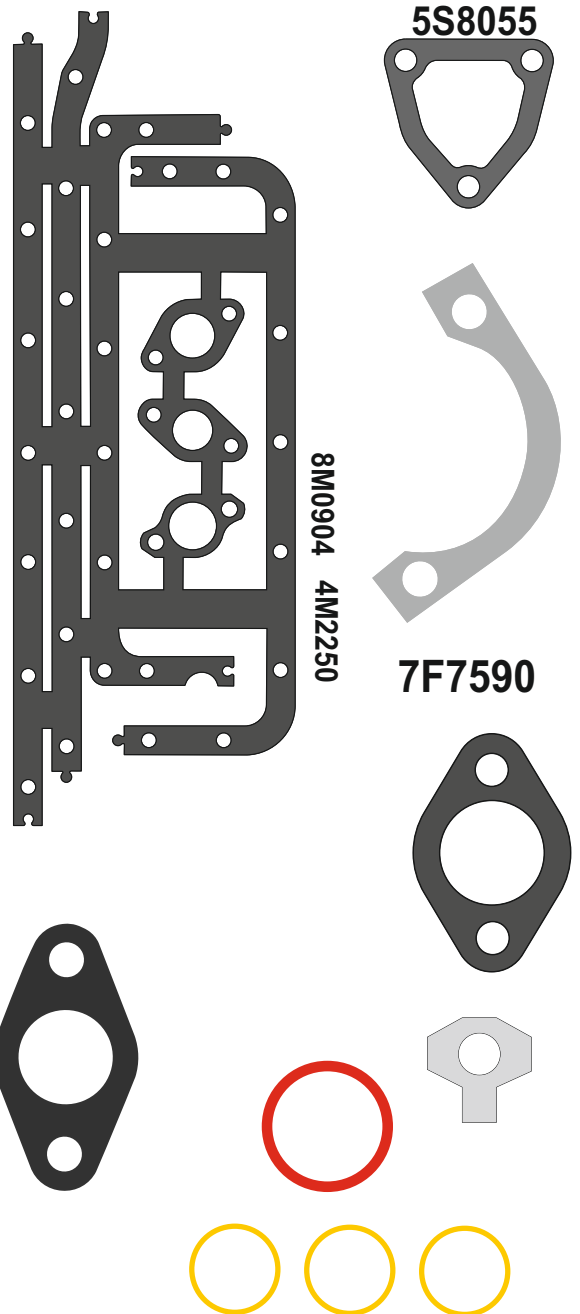

CATERPILLAR

MOTSAN GASKET

Motor/Engine	Cm ³	HP	Ø
5P9099 3306			

OEM	Description Of Goods	Code
	Full Gasket Set	
	Head (upper) Set Gasket	
	Cylinder Head Gasket metarial rubber 1.20 mm	
	Cylinder Shim	
	Oil Pan Gasket	
	Water Pump Gasket	
	Thermostat Gasket	
	Cranksaft Gasket	
	Valve cover Gasket	
	Exhaust Manifold Gasket	
	Timing Cover Gasket	
	Oil Pump Gasket	
	Oil Cooler Gasket	
	Intake Manifold Gasket	
	Flywheel Cover Gasket	
	Water Pipe Gasket	
	Side Cover Gasket	

OIL PAN GASKET SET 5P9099

CATERPILLAR

MOTSAN GASKET

Motor/Engine	Cm ³	HP	Ø
3304 3304B			

for **CATERPILLAR**
6V5408

OEM	Description Of Goods	Code
	Full Gasket Set	
	Head (upper) Set Gasket	
	Cylinder Head Gasket metarial rubber 1.20 mm	
	Cylinder Shim	
	Oil Pan Gasket	
	Water Pump Gasket	
	Thermostat Gasket	
	Cranksaft Gasket	
	Valve cover Gasket	
	Exhaust Manifold Gasket	
	Timing Cover Gasket	
	Oil Pump Gasket	
	Oil Cooler Gasket	
	Intake Manifold Gasket	
	Flywheel Cover Gasket	
	Water Pipe Gasket	
	Side Cover Gasket	

OILPAN KIT GASKET 6V5408

CATERPILLAR

MOTSAN GASKET

Motor/Engine	Cm ³	HP	Ø
3406/B/C/			

for **CATERPILLAR**
6V9222

OEM	Description Of Goods	Code	
	Full Gasket Set		
	Head (upper) Set Gasket		
	Cylinder Head Gasket metarial rubber 1.20 mm		
	Cylinder Shim		
	Oil Pan Gasket		
	Water Pump Gasket		
	Thermostat Gasket		
	Cranksaft Gasket		
	Valve cover Gasket		
	Exhaust Manifold Gasket		
	Timing Cover Gasket		
	Oil Pump Gasket		
	Oil Cooler Gasket		
	Intake Manifold Gasket		
	Flywheel Cover Gasket		
	Water Pipe Gasket		
	Side Cover Gasket		