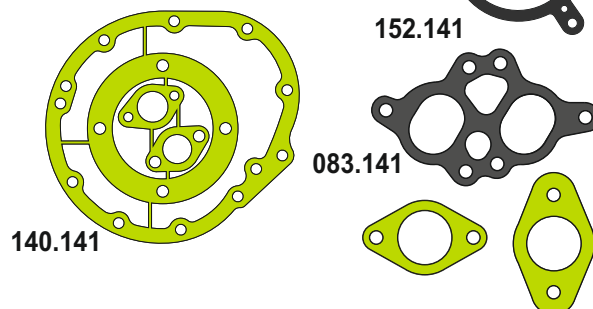

OEM	Description Of Goods	Code
551470	Full Gasket Set	102.141
550214	Head (upper) Set Gasket	065.141
1313459	Cylinder Head Gasket metarial rubber 1.20 mm	111.141
	Cylinder Shim	555.141
551438	Oil Pan Gasket	092.141
	Water Pump Gasket	153.141
	Thermostat Gasket	028.141
1392936	Cranksaft Gasket	140.141
1305959	Valve cover Gasket	115.141
369276	Exhaust Manifold Gasket	081.141
1392934	Timing Cover Gasket	142.141
1392932	Oil Pump Gasket	127.141
1390735	Oil Cooler Gasket	129.141
1746684	Intake Manifold Gasket	073.141
1392935	Flywheel Cover Gasket	301.141
	Water Pipe Gasket	215.141
	Side Cover Gasket	120.141