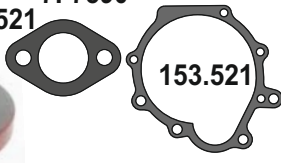

7F7590
904.521

013.521