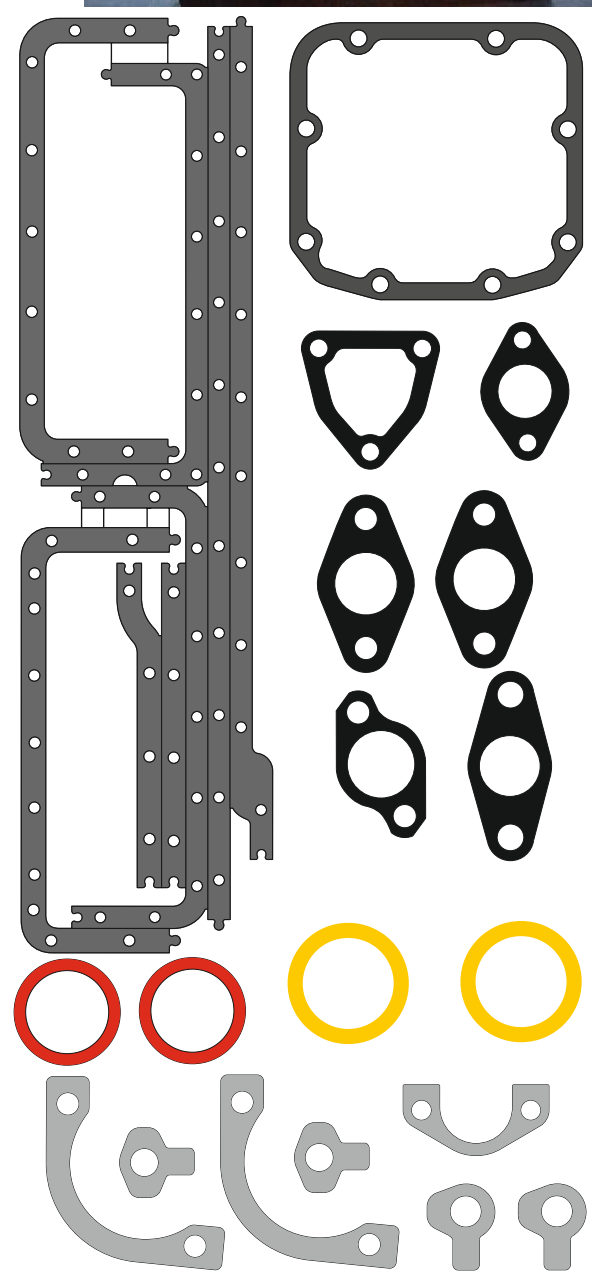

OIL PAN GASKET SET 5P9099