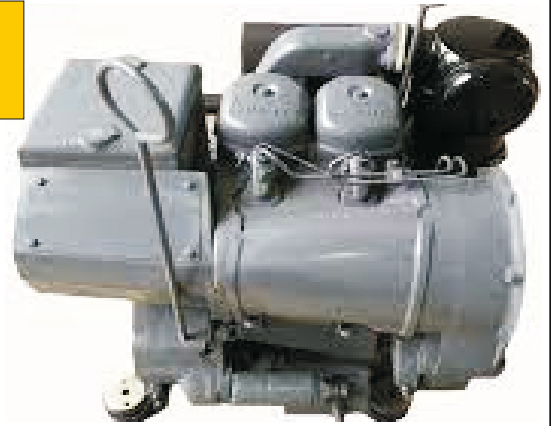

105X125X13

55X75X10

45X60X8

DEUTZ

MOTSAN GASKET

Motor/Engine	Cm ³	HP	Ø
511/2cyl			

OEM	Description Of Goods	Code
02929047	Full Gasket Set	102.511
02929050	Head (upper) Set Gasket	065.511
04157654	Cylinder Head Gasket metarial rubber 1.20 mm	111.511
04231432	Cylinder Shim	555.511
	Oil Pan Gasket	092.511
	Water Pump Gasket	153.511
	Thermostat Gasket	028.511
	Cranksaft Gasket	140.511
04157234	Valve cover Gasket	115.511
04157247	Exhaust Manifold Gasket	081.511
02233605	Timing Cover Gasket	142.511
	Oil Pump Gasket	127.511
	Oil Cooler Gasket	129.511
04157248	Intake Manifold Gasket	073.511
	Flywheel Cover Gasket	301.511
	Water Pipe Gasket	215.511
	Side Cover Gasket	120.511