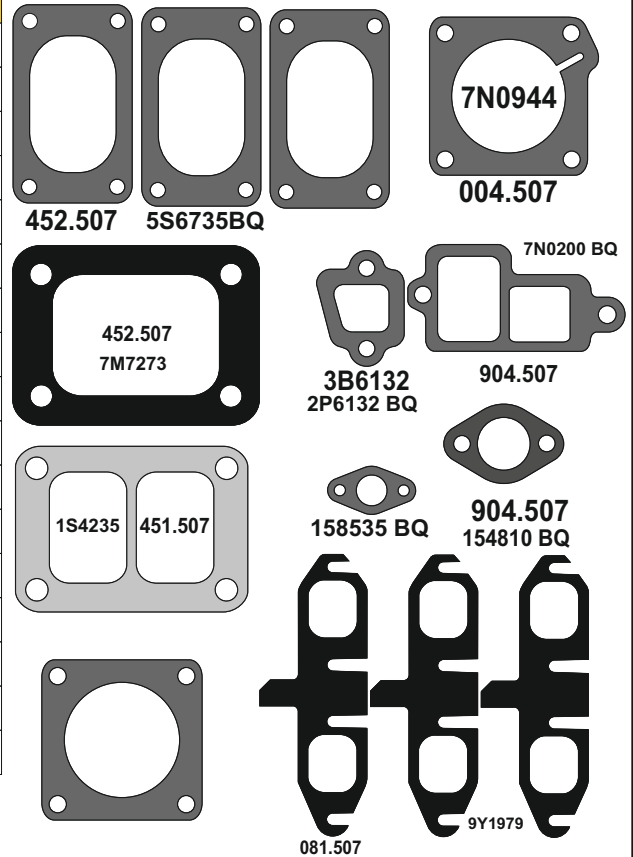

CATERPILLAR

MOTSAN GASKET

Motor/Engine	Cm ³	HP	Ø
3306 637D 637E			

for **CATERPILLAR**

CAT **6V8902**
8C0612

OEM	Description Of Goods	Code
	Full Gasket Set	
6V8902	Head (upper) Set Gasket	065.507
7N7999	Cylinder Head Gasket metarial rubber 1.20 mm	111.507
7W7546	Cylinder Shim	555.507
4M2969	Oil Pan Gasket	092.507
	Water Pump Gasket	
	Thermostat Gasket	
	Cranksaft Gasket	
8S1605	Valve cover Gasket	115.507
9Y1979	Exhaust Manifold Gasket	081.507
	Timing Cover Gasket	
	Oil Pump Gasket	
	Oil Cooler Gasket	
	Intake Manifold Gasket	
	Flywheel Cover Gasket	
7N0200	Water Pipe Gasket	215.507
	Side Cover Gasket	