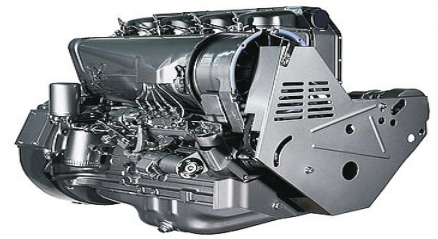

DEUTZ

MOTSAN GASKET