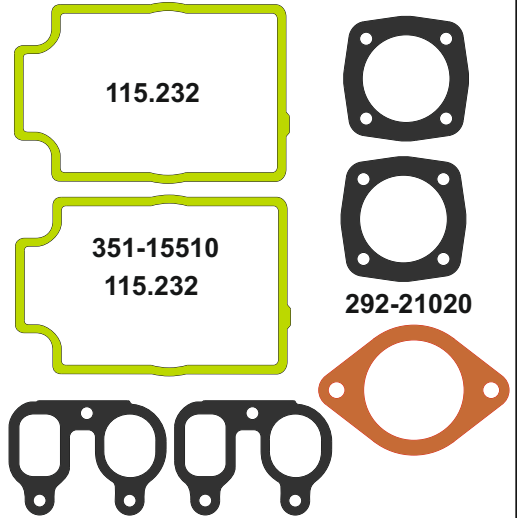

OEM	Description Of Goods	Code
657-19686	Full Gasket Set	102.232
	Head (upper) Set Gasket	065.232
351-50181	Cylinder Head Gasket metarial rubber 1.20 mm	111.232
351-10390	Cylinder Shim	555.232
	Oil Pan Gasket	092.232
	Water Pump Gasket	153.232
	Thermostat Gasket	028.232
	Cranksaft Gasket	140.232
351-15510	Valve cover Gasket	115.232
351-11611	Exhaust Manifold Gasket	081.232
	Timing Cover Gasket	142.232
	Oil Pump Gasket	127.232
	Oil Cooler Gasket	129.232
	Intake Manifold Gasket	073.232
	Flywheel Cover Gasket	301.232
	Water Pipe Gasket	215.232
352-15460	Side Cover Gasket	120.232