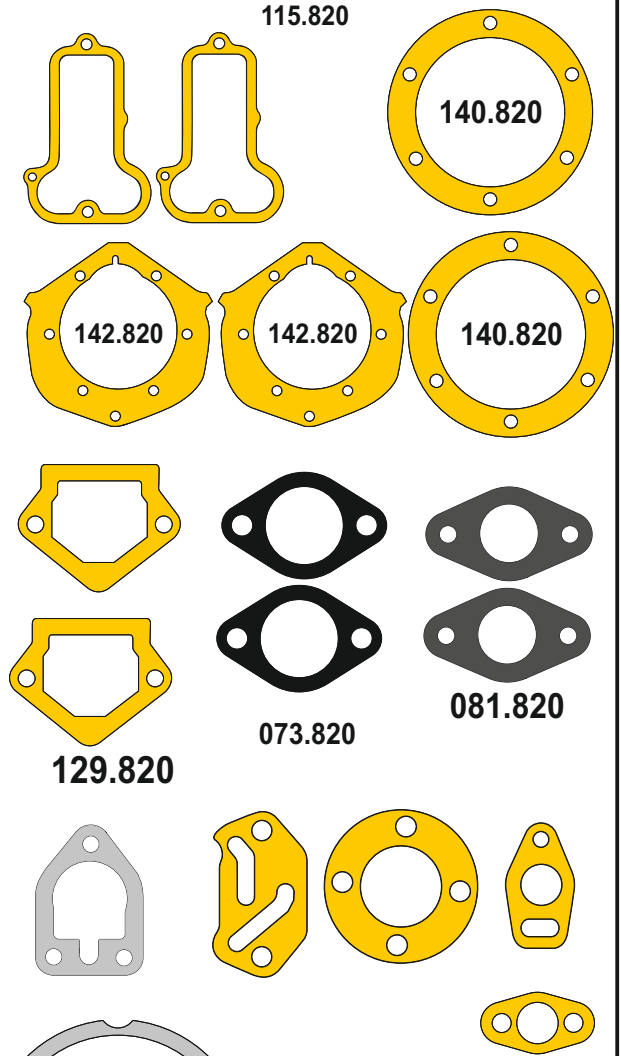

Motor/Engine	Cm³	HP	Ø
4 LD 820			
4 LD 705			
LD 100 F			

LOMBARDINI

OEM	Description Of Goods	Code
	Full Gasket Set	102.820
	Head (upper) Set Gasket	065.820
	Cylinder Head Gasket	111.820
	Liner Shim	555.820
	Oil Pan Gasket	092.820
	Water Pump Gasket	153.820
	Thermostat Gasket	028.820
	Cranksaft Gasket	140.820
	Valve cover Gasket	115.820
	Exhaust Manifold Gasket	081.820
	Oil Pump Gasket	127.820
	Oil Cooler Gasket	129.820
	Intake Manifold Gasket	073.820
	Water Pipe Gasket	215.820
	Side Cover Gasket	120.820