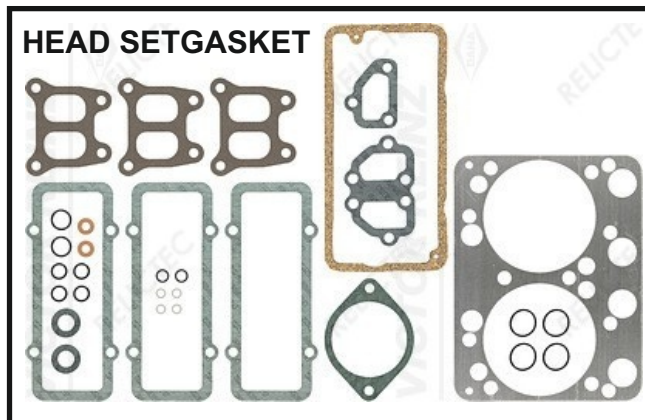

32X3 1 nbr
 26X2,5 1 nbr
 17X3,5 7 nbr
 9X2,6 5 nbr

SCANIA

**D 8 DS 8 -DS 111-112
DS 113- DS 141-142-143**

SCANIA

MOTSAN GASKET

Motor/Engine	Cm ³	HP	Ø
D 8 DS 8 DSC 8 DNC			

OEM	Description Of Goods	Code
551 416	Full Gasket Set	102.008
551 415	Head (upper) Set Gasket	065.008
257 381	Cylinder Head Gasket metarial rubber 1.20 mm	111.008
	Cylinder Shim	555.404
384 702	Oil Pan Gasket	092.008
	Water Pump Gasket	153.008
	Thermostat Gasket	028.008
	Cranksaft Gasket	140.008
258 458	Valve cover Gasket	115.008
386 279	Exhaust Manifold Gasket	081.008
	Timing Cover Gasket	142.008
	Oil Pump Gasket	127.008
	Oil Cooler Gasket	129.404
	Intake Manifold Gasket	073.008
	Flywheel Cover Gasket	301.008
	Water Pipe Gasket	215.008
	Side Cover Gasket	120.008