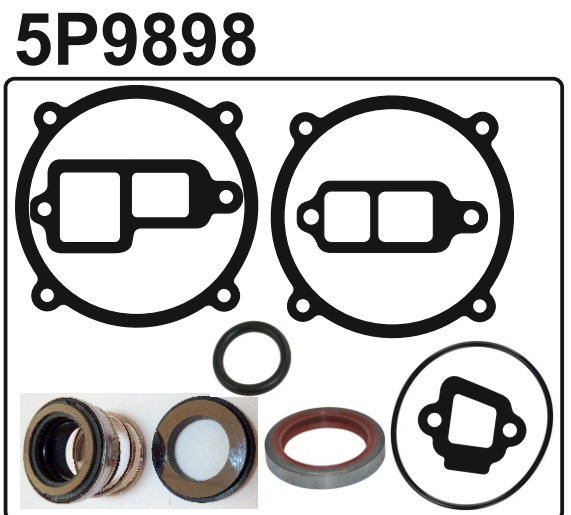

4H7869

7W3202

CATERPILLAR

MOTSAN GASKET

Motor/Engine	Cm ³	HP	Ø
3304-3306			

OEM	Description Of Goods	Code
	Full Gasket Set	
	Head (upper) Set Gasket	
	Cylinder Head Gasket metarial rubber 1.20 mm	
	Cylinder Shim	
	Oil Pan Gasket	
	Water Pump Gasket	
	Thermostat Gasket	
	Cranksaft Gasket	
	Valve cover Gasket	
	Exhaust Manifold Gasket	
	Timing Cover Gasket	
	Oil Pump Gasket	
	Oil Cooler Gasket	
	Intake Manifold Gasket	
	Flywheel Cover Gasket	
	Water Pipe Gasket	
	Side Cover Gasket	

6V4750 - 6V2554

CATERPILLAR

MOTSAN GASKET

Motor/Engine	Cm ³	HP	Ø
3406-3408 3412			

for **CATERPILLAR**
CAT **5P8054**

OEM	Description Of Goods	Code
	Full Gasket Set	
	Head (upper) Set Gasket	
	Cylinder Head Gasket metarial rubber 1.20 mm	
	Cylinder Shim	
	Oil Pan Gasket	
	Water Pump Gasket	
	Thermostat Gasket	
	Cranksaft Gasket	
	Valve cover Gasket	
	Exhaust Manifold Gasket	
	Timing Cover Gasket	
	Oil Pump Gasket	
	Oil Cooler Gasket	
	Intake Manifold Gasket	
	Flywheel Cover Gasket	
	Water Pipe Gasket	
	Side Cover Gasket	