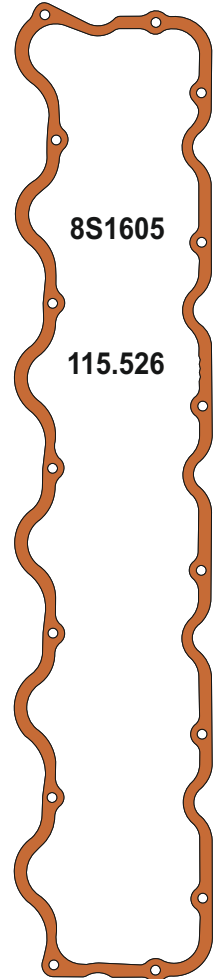

Head Set Gasket new model

CATERPILLAR

MOTSAN GASKET

Motor/Engine	Cm ³	HP	Ø
3306			

OEM	Description Of Goods	Code
	Full Gasket Set	
6V2580	Head (upper) Set Gasket	065.507
6N7263	Cylinder Head Gasket metarial rubber 1.20 mm	111.507
	Cylinder Shim	
	Oil Pan Gasket	
	Water Pump Gasket	
	Thermostat Gasket	
	Cranksaft Gasket	
8S1605	Valve cover Gasket	115.507
9Y1979	Exhaust Manifold Gasket	081.507
	Timing Cover Gasket	
	Oil Pump Gasket	
	Oil Cooler Gasket	
	Intake Manifold Gasket	
	Flywheel Cover Gasket	
7N0200	Water Pipe Gasket	215.507
	Side Cover Gasket	