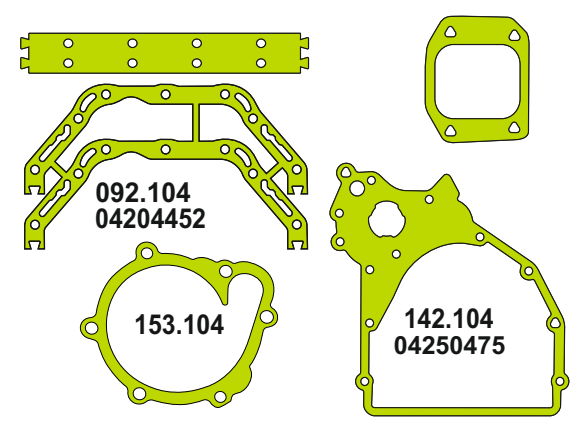

5P5678-6
BLACK COLOR

67.70X53.70X6.47

HEAD SET GASKET

1S4295

7C0307

1S4810

156595 BQ

1S4810 BQ

DEUTZ

MWM

DEUTZ

MOTSAN GASKET

DEUTZ

Motor/Engine	Cm ³	HP	Ø
BF4M1012			

BF4M1012

OEM	Description Of Goods	Code
02931276	Full Gasket Set	102.104
	Head (upper) Set Gasket	065.104
04209891	Cylinder Head Gasket metarial rubber 1.20 mm	111.500
	Cylinder Shim	555.104
04204452	Oil Pan Gasket	092.104
42202975	Water Pump Gasket	153.104
	Thermostat Gasket	028.104
04504325	Cranksaft Gasket	140.104
04198796	Valve cover Gasket	115.104
04209198	Exhaust Manifold Gasket	081.104
	Timing Cover Gasket	142.104
	Oil Pump Gasket	127.104
	Oil Cooler Gasket	129.104
04198387	Intake Manifold Gasket	073.104
	Flywheel Cover Gasket	301.104
	Water Pipe Gasket	215.104
	Side Cover Gasket	120.104