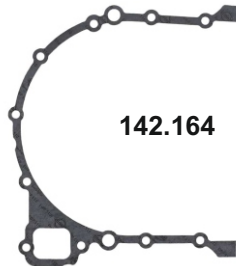

SCANIA

MOTSAN GASKET

Motor/Engine	Cm³	HP	Ø
D 164 DC 164			
DT 164 DSC 164			
DC 164 1.2 V8			

OEM	Description Of Goods	Code
	Full Gasket Set	102.164
1725112	Head (upper) Set Gasket	065.164
1892765	Cylinder Head Gasket metarial rubber 1.20 mm	111.164
	Cylinder Shim	555.164
1865675	Oil Pan Gasket	092.164
	Water Pump Gasket	153.164
	Thermostat Gasket	028.164
	Cranksaft Gasket	140.164
1476506	Valve cover Gasket	115.164
1309051	Exhaust Manifold Gasket	081.164
1505507	Timing Cover Gasket	142.164
	Oil Pump Gasket	127.164
	Oil Cooler Gasket	129.164
1516474	Intake Manifold Gasket	073.164
1427660	Flywheel Cover Gasket	301.164
	Water Pipe Gasket	215.164
	Side Cover Gasket	120.164

V8