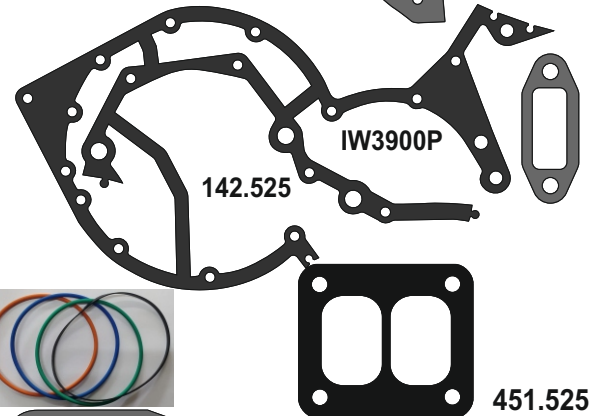

215.408

129.408

451.408

451.408

CATERPILLAR

MOTSAN GASKET

Motor/Engine	Cm ³	HP	Ø
3204-3208			

5P8543

CATERPILLAR

MOTSAN GASKET

Motor/Engine	Cm ³	HP	Ø
3304 DI 920 930 936 950			

for **CATERPILLAR**
6V0602

OEM	Description Of Goods	Code
4374583	Full Gasket Set	102.525
6V2209	Head (upper) Set Gasket	065.525
7N8022	Cylinder Head Gasket metarial rubber 1.20 mm	111.525
7W7544	Cylinder Shim	555.525
8S1963	Oil Pan Gasket	092.525
	Water Pump Gasket	
	Thermostat Gasket	
	Cranksaft Gasket	
8S1606	Valve cover Gasket	115.525
9Y1979	Exhaust Manifold Gasket	082.525
1W3900	Timing Cover Gasket	142.525
	Oil Pump Gasket	
	Oil Cooler Gasket	
	Intake Manifold Gasket	073.525
8N0110	Flywheel Cover Gasket	301.525
7N0200	Water Pipe Gasket	215.525
	Side Cover Gasket	