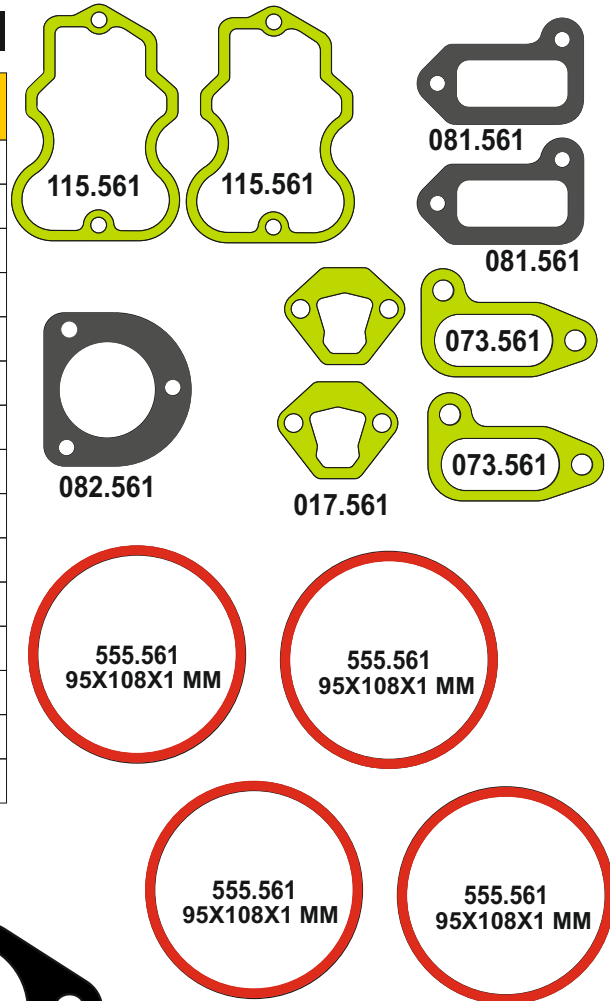

42X58X8

102X121.5X0.15 MM

50X70X10

LOMBARDINI

MOTSAN GASKET

Motor/Engine	Cm ³	HP	Ø
9 LD 561/2 CYL 9 LD 625-626			

LOMBARDINI

OEM	Description Of Goods	Code
	Full Gasket Set 	102.561
	Head (upper) Set Gasket 	065.561
	Cylinder Head Gasket 	111.561
	Liner Shim 	555.561
	Oil Pan Gasket 	092.561
	Water Pump Gasket 	153.561
	Thermostat Gasket 	028.561
	Cranksaft Gasket 	140.561
	Valve cover Gasket 	115.561
	Exhaust Manifold Gasket 	081.561
	Oil Pump Gasket 	127.561
	Oil Cooler Gasket 	129.561
	Intake Manifold Gasket 	073.561
	Water Pipe Gasket 	215.561
	Side Cover Gasket 	120.561