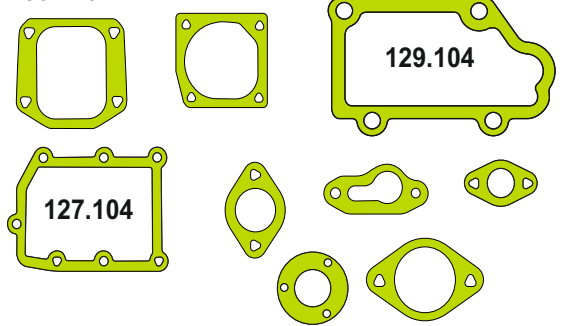

DEUTZ

MWM

DEUTZ

MOTSAN GASKET

DEUTZ

Motor/Engine	Cm ³	HP	Ø
BF4M1012			

BF4M1012

OEM	Description Of Goods	Code
02931276	Full Gasket Set	102.104
	Head (upper) Set Gasket	065.104
04209891	Cylinder Head Gasket metarial rubber 1.20 mm	111.500
	Cylinder Shim	555.104
04204452	Oil Pan Gasket	092.104
42202975	Water Pump Gasket	153.104
	Thermostat Gasket	028.104
04504325	Cranksaft Gasket	140.104
04198796	Valve cover Gasket	115.104
04209198	Exhaust Manifold Gasket	081.104
	Timing Cover Gasket	142.104
	Oil Pump Gasket	127.104
	Oil Cooler Gasket	129.104
04198387	Intake Manifold Gasket	073.104
	Flywheel Cover Gasket	301.104
	Water Pipe Gasket	215.104
	Side Cover Gasket	120.104