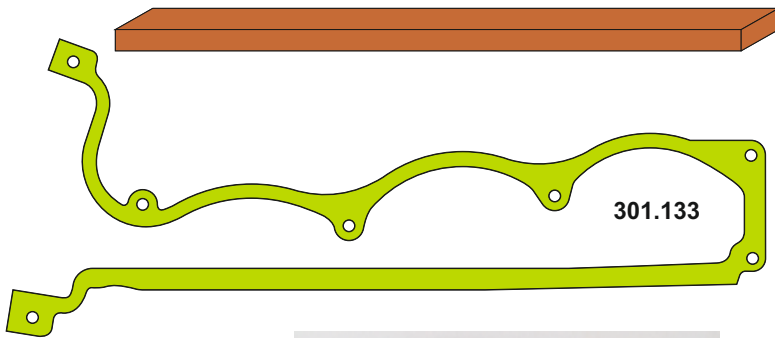

OEM	Description Of Goods	Code
657-23557	Full Gasket Set	102.133
657-23541	Head (upper) Set Gasket	065.133
201-80210	Cylinder Head Gasket metarial rubber 1.20 mm	111.133
201-50640	Cylinder Shim	555.133
203-12700	Oil Pan Gasket	092.133
	Water Pump Gasket	153.133
	Thermostat Gasket	028.133
	Cranksaft Gasket	140.133
201-80180	Valve cover Gasket	115.133
201-80660	Exhaust Manifold Gasket	081.133
201-33011	Timing Cover Gasket	142.133
	Oil Pump Gasket	127.133
	Oil Cooler Gasket	129.133
	Intake Manifold Gasket	073.133
	Flywheel Cover Gasket	301.133
	Water Pipe Gasket	215.133
	Side Cover Gasket	120.133