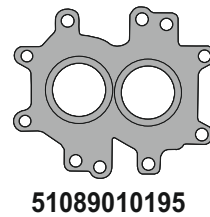

MAN

MOTSAN GASKET

Motor/Engine	Cm ³	HP	Ø
D 2066 TGA/19430 COMMONRAIL D 2066 TGA/19430 10.518 COMMONRAIL 18.310-350-390	10.518		120

OEM	Description Of Goods	Code
	Full Gasket Set	102.430
	Head (upper) Set Gasket	065.430
	Cylinder Head Gasket metarial rubber 1.20 mm	111.430
	Cylinder Shim	555.430
	Oil Pan Gasket	092.430
	Water Pump Gasket	153.430
	Thermostat Gasket	028.430
	Cranksaft Gasket	140.430
	Valve cover Gasket	115.430
	Exhaust Manifold Gasket	081.430
	Timing Cover Gasket	142.430
	Oil Pump Gasket	127.430
	Oil Cooler Gasket	129.430
	Intake Manifold Gasket	073.430
	Flywheel Cover Gasket	301.430
	Water Pipe Gasket	215.430
	Side Cover Gasket	120.430