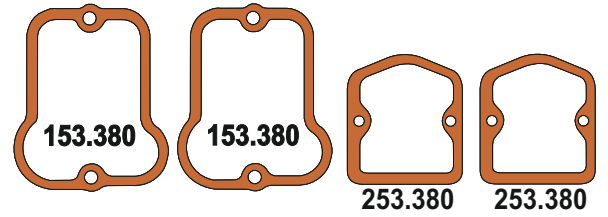

Motor/Engine	Cm³	HP	Ø
RF 380 / 2 CYL			

OEM	Description Of Goods	Code
	Full Gasket Set	102.380
	Head (upper) Set Gasket	065.380
	Cylinder Head Gasket	111.380
	Liner Shim	555.380
	Oil Pan Gasket	092.380
	Water Pump Gasket	153.380
	Thermostat Gasket	028.380
	Cranksaft Gasket	140.380
	Valve cover Gasket	115.380
	Exhaust Manifold Gasket	081.380
	Oil Pump Gasket	127.380
	Oil Cooler Gasket	129.380
	Intake Manifold Gasket	073.380
	Water Pipe Gasket	215.380
	Side Cover Gasket	120.380

32X3 1 nbr
26X2,5 1 nbr
17X3,5 7 nbr
9X2,6 5 nbr