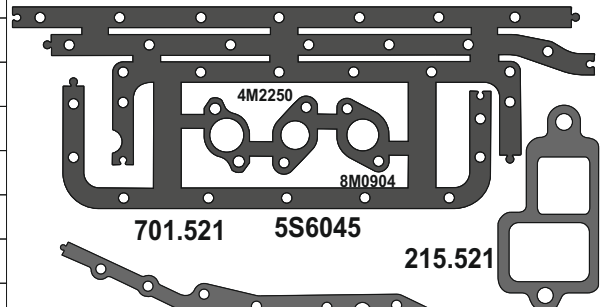

Head Set Gasket new model

CATERPILLAR

MOTSAN GASKET

Motor/Engine	Cm ³	HP	Ø
3304			

for **CATERPILLAR**
6V8046

OEM	Description Of Goods	Code
5P2007	Full Gasket Set	102.521
	Head (upper) Set Gasket	
7N7386	Cylinder Head Gasket metarial rubber 1.20 mm	111.521
	Cylinder Shim	
8S1963	Oil Pan Gasket	092.521
	Water Pump Gasket	
	Thermostat Gasket	
	Cranksaft Gasket	
8S1606	Valve cover Gasket	115.521
9Y1979	Exhaust Manifold Gasket	082.521
1W3900	Timing Cover Gasket	142.521
	Oil Pump Gasket	
	Oil Cooler Gasket	
	Intake Manifold Gasket	
8N0110	Flywheel Cover Gasket	301.521
7N0200	Water Pipe Gasket	215.521
	Side Cover Gasket	