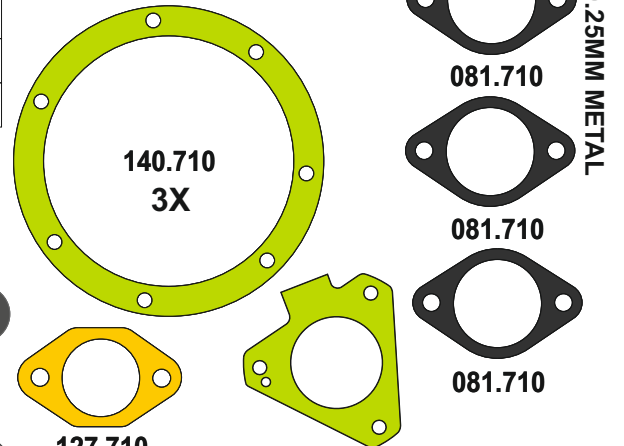

91x110x0,80 MM 91x110x0,80 MM

24x18,5x1,50 1ad
12x18x1,50 2ad
10x16x1 2ad
10x14x1,50 4ad
8,50x12x1,50 4ad
43x3,60 nbr oring 1ad