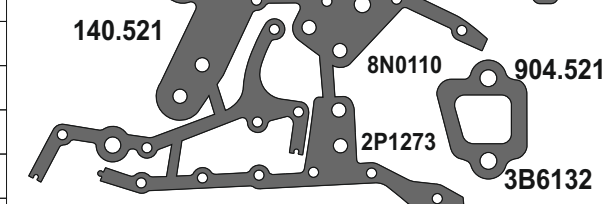

Head Set Gasket new model

CATERPILLAR

MOTSAN GASKET

Motor/Engine	Cm ³	HP	Ø
3304			

for **CATERPILLAR**
6V8046

OEM	Description Of Goods	Code
5P2007	Full Gasket Set	102.521
	Head (upper) Set Gasket	
7N7386	Cylinder Head Gasket metarial rubber 1.20 mm	111.521
	Cylinder Shim	
8S1963	Oil Pan Gasket	092.521
	Water Pump Gasket	
	Thermostat Gasket	
	Cranksaft Gasket	
8S1606	Valve cover Gasket	115.521
9Y1979	Exhaust Manifold Gasket	082.521
1W3900	Timing Cover Gasket	142.521
	Oil Pump Gasket	
	Oil Cooler Gasket	
	Intake Manifold Gasket	
8N0110	Flywheel Cover Gasket	301.521
7N0200	Water Pipe Gasket	215.521
	Side Cover Gasket	