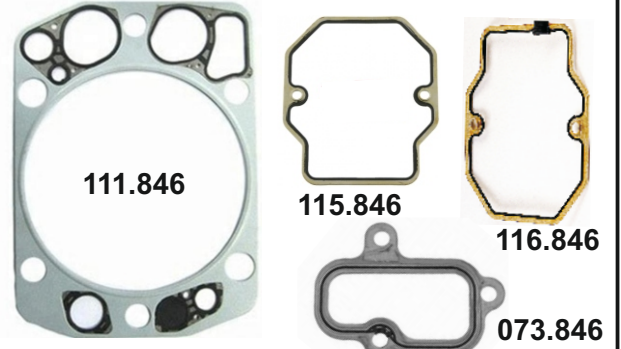

LIEBHERR

MOTSAN GASKET

A5

LIEBHERR

Motor/Engine	Cm ³	HP	Ø
D 846 D846 TI			
D 846 TI A5			

OEM	Description Of Goods	Code
	Full Gasket Set	102.846
	Head (upper) Set Gasket	065.846
	Cylinder Head Gasket metarial rubber 1.20 mm	111.846
	Cylinder Shim	555.846
	Oil Pan Gasket	092.846
	Water Pump Gasket	153.846
	Thermostat Gasket	028.846
	Cranksaft Gasket	140.846
	Valve cover Gasket	115.846
	Exhaust Manifold Gasket	081.846
	Timing Cover Gasket	142.846
	Oil Pump Gasket	127.846
	Oil Cooler Gasket	129.846
	Intake Manifold Gasket	073.846
	Flywheel Cover Gasket	301.846
	Water Pipe Gasket	215.846
	Side Cover Gasket	120.846