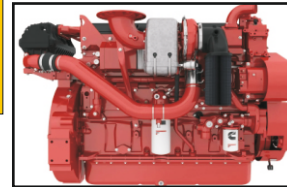

LOMBARDINI

MOTSAN GASKET