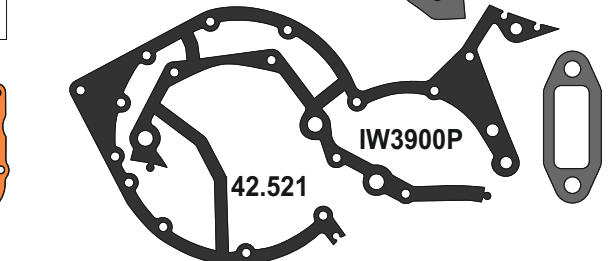

Head Set Gasket new model

CATERPILLAR

MOTSAN GASKET

Motor/Engine	Cm ³	HP	Ø
3304			

for **CATERPILLAR**
6V8046

OEM	Description Of Goods	Code
5P2007	Full Gasket Set	102.521
	Head (upper) Set Gasket	
7N7386	Cylinder Head Gasket metarial rubber 1.20 mm	111.521
	Cylinder Shim	
8S1963	Oil Pan Gasket	092.521
	Water Pump Gasket	
	Thermostat Gasket	
	Cranksaft Gasket	
8S1606	Valve cover Gasket	115.521
9Y1979	Exhaust Manifold Gasket	082.521
1W3900	Timing Cover Gasket	142.521
	Oil Pump Gasket	
	Oil Cooler Gasket	
	Intake Manifold Gasket	
8N0110	Flywheel Cover Gasket	301.521
7N0200	Water Pipe Gasket	215.521
	Side Cover Gasket	