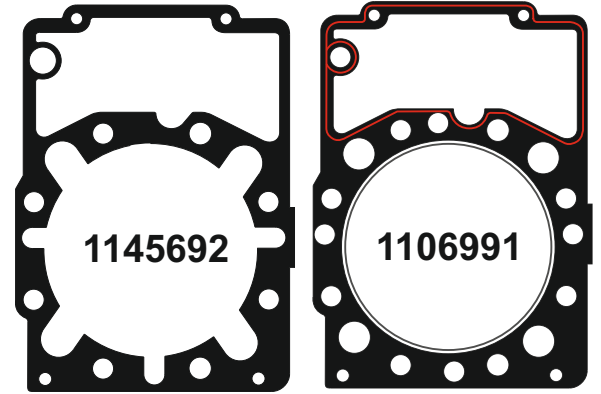

CATERPILLAR

MOTSAN GASKET

Motor/Engine	Cm ³	HP	Ø
3500			
355-0769			

OEM	Description Of Goods		Code
	Full Gasket Set		
8T8185	Head (upper) Set Gasket		065.500
1106991	Cylinder Head Gasket		111.500
1106191	Cylinder Shim		555.500
	Oil Pan Gasket		
	Water Pump Gasket		
	Thermostat Gasket		
	Cranksaft Gasket		
2720760	Valve cover Gasket		115.500
7E1754	Exhaust Manifold Gasket		081.500
	Timing Cover Gasket		
	Oil Pump Gasket		
	Oil Cooler Gasket		
	Intake Manifold Gasket		
	Flywheel Cover Gasket		
	Water Pipe Gasket		
	Side Cover Gasket		

CATERPILLAR

MOTSAN GASKET

Motor/Engine	Cm ³	HP	Ø

OEM	Description Of Goods	Code
	Full Gasket Set	
	Head (upper) Set Gasket	
3N3220	Cylinder Head Gasket 	111.388
	Cylinder Shim 	
	Oil Pan Gasket 	
	Water Pump Gasket 	
	Thermostat Gasket 	
	Cranksaft Gasket 	
2N3597	Valve cover Gasket 	115.388
	Exhaust Manifold Gasket 	
	Timing Cover Gasket 	
	Oil Pump Gasket 	
	Oil Cooler Gasket 	
	Intake Manifold Gasket 	
	Flywheel Cover Gasket 	
	Water Pipe Gasket 	
	Side Cover Gasket 	