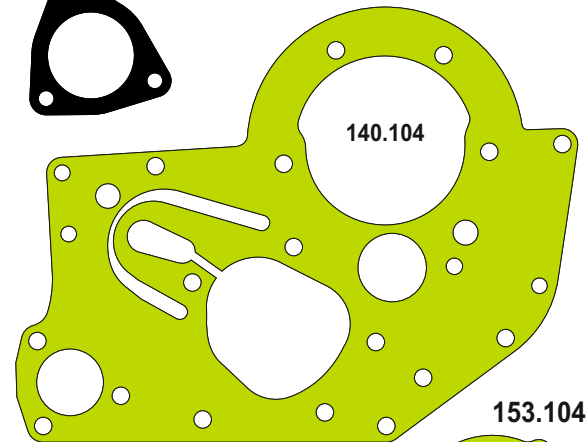

153.104

127.104