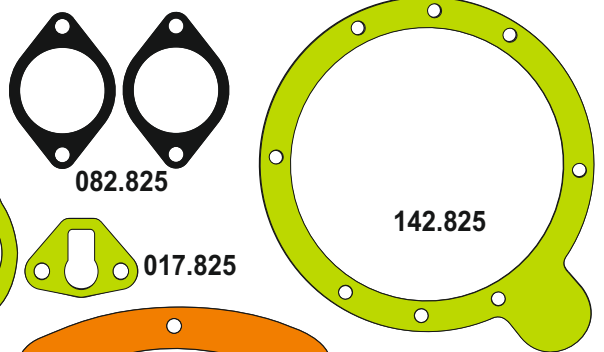

0.50MM AD 2
0.25MM AD 2
0.20MM AD 2
0.10MM AD 2

LOMBARDINI

MOTSAN GASKET

Motor/Engine	Cm ³	HP	Ø
5 LD 825 2CYL			

LOMBARDINI

OEM	Description Of Goods	Code
	Full Gasket Set 	102.825
	Head (upper) Set Gasket 	065.825
	Cylinder Head Gasket 	111.825
	Liner Shim 	555.825
	Oil Pan Gasket 	092.825
	Water Pump Gasket 	153.825
	Thermostat Gasket 	028.825
	Cranksaft Gasket 	140.825
	Valve cover Gasket 	115.825
	Exhaust Manifold Gasket 	081.825
	Oil Pump Gasket 	127.825
	Oil Cooler Gasket 	129.825
	Intake Manifold Gasket 	073.825
	Water Pipe Gasket 	215.825
	Side Cover Gasket 	120.825