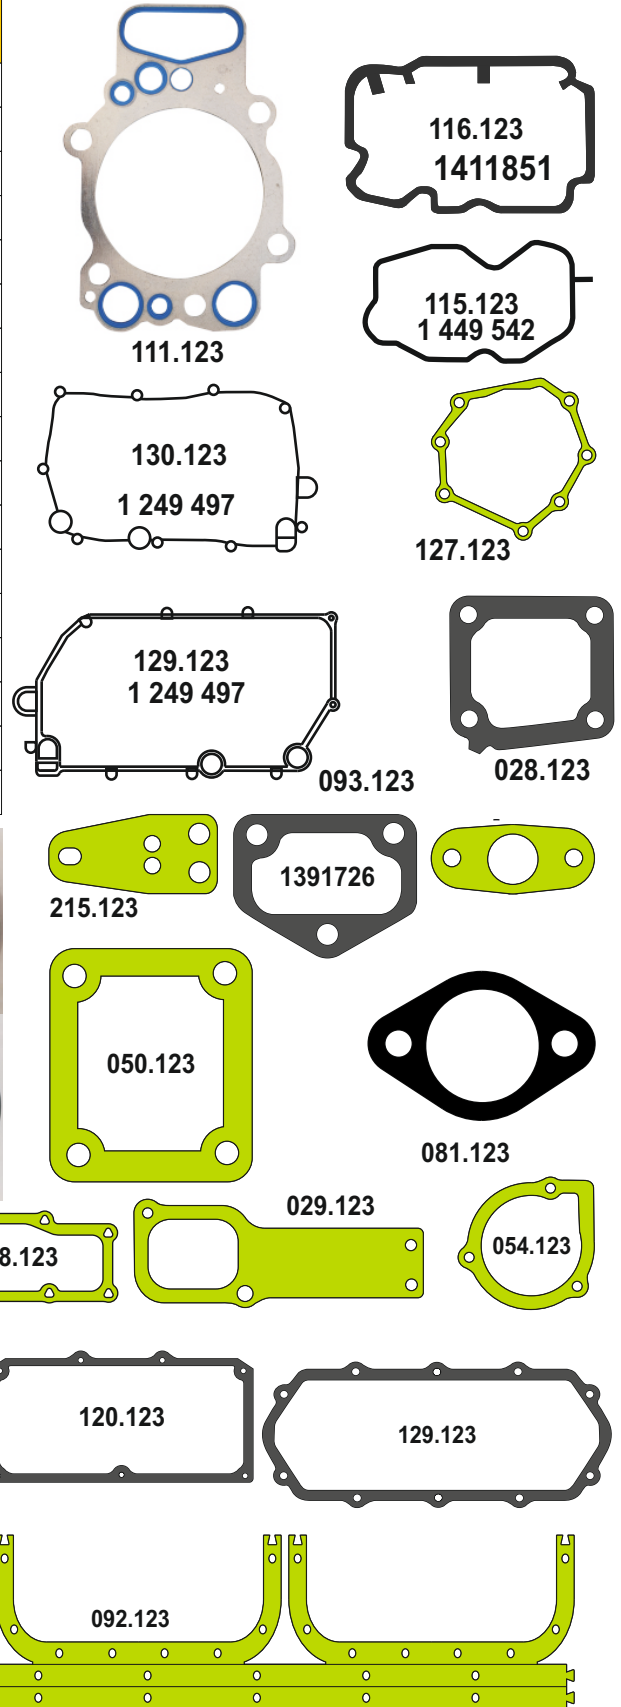

V8

SCANIA

MOTSAN GASKET

Motor/Engine	Cm ³	HP	Ø
D 12 DC 12 DT 12 DSC 12 DC 16 1.2			

OEM	Description Of Goods	Code
	Full Gasket Set	102.123
1754607	Head (upper) Set Gasket	065.123
1892765	Cylinder Head Gasket metarial rubber 1.20 mm	111.123
	Cylinder Shim	555.123
1865674	Oil Pan Gasket	092.123
	Water Pump Gasket	153.123
	Thermostat Gasket	028.123
	Cranksaft Gasket	140.123
1411851	Valve cover Gasket	115.123
1309051	Exhaust Manifold Gasket	081.123
1403129	Timing Cover Gasket	142.123
	Oil Pump Gasket	127.123
	Oil Cooler Gasket	129.123
1404306	Intake Manifold Gasket	073.123
	Flywheel Cover Gasket	301.123
	Water Pipe Gasket	215.123
1374326	Side Cover Gasket	120.123