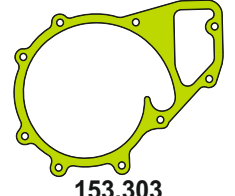

MERCEDES BENZ

MOTSAN GASKET

Motor/Engine	Cm³	HP	Ø
401-421-402-422			
403-423-404-424			

OEM	Description Of Goods	Code
423 010 01 20	Full Gasket Set	102.422
423 010 02 20	Head (upper) Set Gasket	065.422
422 016 06 20	Cylinder Head Gasket metarial rubber 1.20 mm	111.422
	Cylinder Shim	
401 014 01 22	Oil Pan Gasket	092.422
422 201 10 80	Water Pump Gasket	153.422
422 131 00 80	Thermostat Gasket	028.422
422 010 00 80	Cranksaft Gasket	140.422
442 016 06 21	Valve cover Gasket	115.422
403 141 11 80	Exhaust Manifold Gasket	081.422
	Timing Cover Gasket	142.422
	Oil Pump Gasket	127.422
442 184 05 80	Oil Cooler Gasket	129.422
403 141 11 80	Intake Manifold Gasket	073.422
403 010 48 33	Flywheel Cover Gasket	301.422
403 201 04 80	Water Pipe Gasket	215.422
	Side Cover Gasket	120.422

153.303