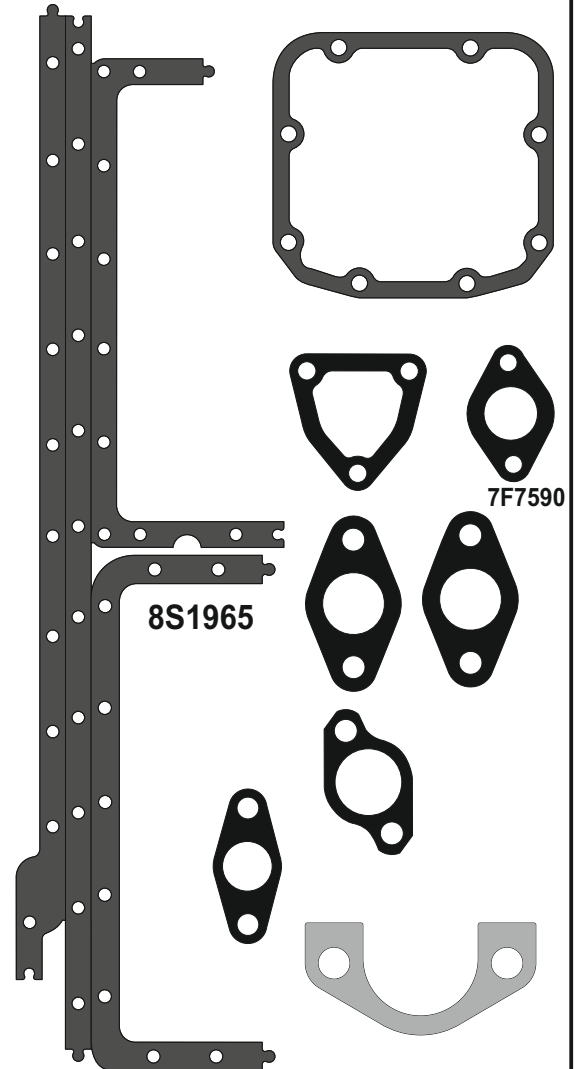

OEM	Description Of Goods	Code
	Full Gasket Set	
	Head (upper) Set Gasket	
	Cylinder Head Gasket metarial rubber 1.20 mm	
	Cylinder Shim	
	Oil Pan Gasket	
	Water Pump Gasket	
	Thermostat Gasket	
	Cranksaft Gasket	
	Valve cover Gasket	
	Exhaust Manifold Gasket	
	Timing Cover Gasket	
	Oil Pump Gasket	
	Oil Cooler Gasket	
	Intake Manifold Gasket	
	Flywheel Cover Gasket	
	Water Pipe Gasket	
	Side Cover Gasket