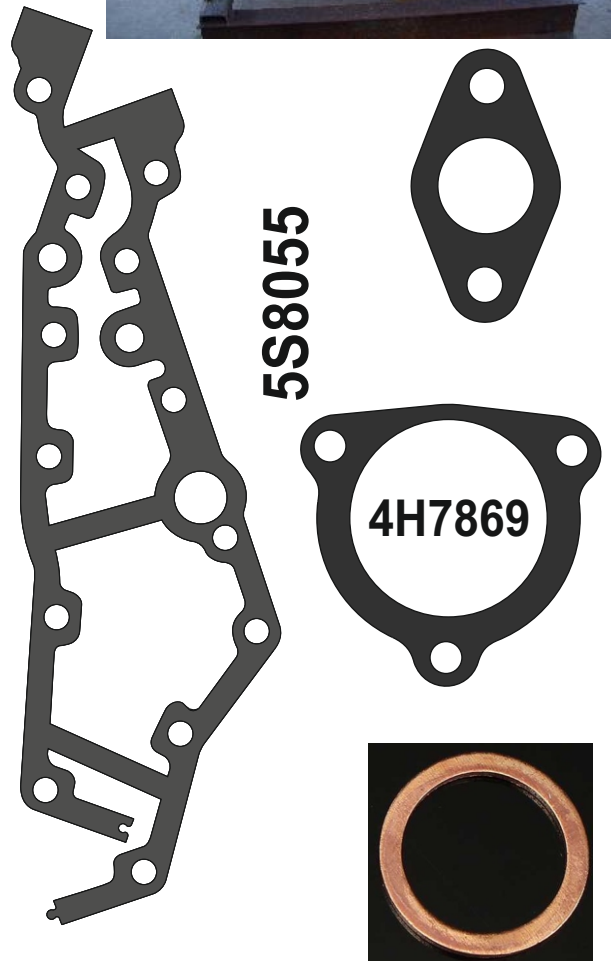

OEM	Description Of Goods	Code	
	Full Gasket Set		
	Head (upper) Set Gasket		
	Cylinder Head Gasket metarial rubber 1.20 mm		
	Cylinder Shim		
	Oil Pan Gasket		
	Water Pump Gasket		
	Thermostat Gasket		
	Cranksaft Gasket		
	Valve cover Gasket		
	Exhaust Manifold Gasket		
	Timing Cover Gasket		
	Oil Pump Gasket		
	Oil Cooler Gasket		
	Intake Manifold Gasket		
	Flywheel Cover Gasket		
	Water Pipe Gasket		
	Side Cover Gasket