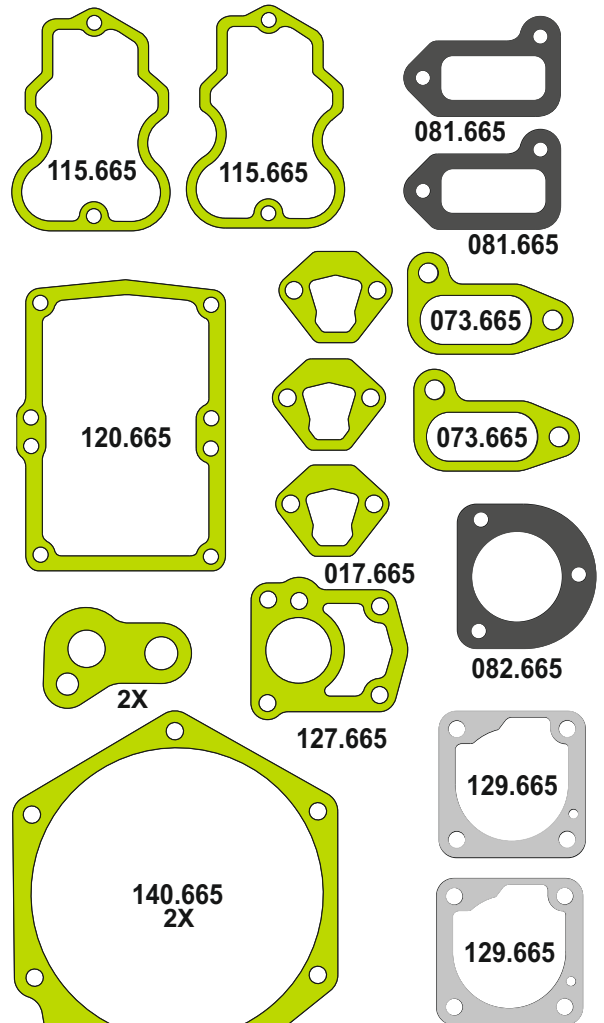

Motor/Engine	Cm³	HP	Ø
9 LDA 665/2 CYL			

LOMBARDINI

OEM	Description Of Goods	Code
	Full Gasket Set	102.665
	Head (upper) Set Gasket	065.665
	Cylinder Head Gasket	111.665
	Liner Shim	555.665
	Oil Pan Gasket	092.665
	Water Pump Gasket	153.665
	Thermostat Gasket	028.665
	Cranksaft Gasket	140.665
	Valve cover Gasket	115.665
	Exhaust Manifold Gasket	081.665
	Oil Pump Gasket	127.665
	Oil Cooler Gasket	129.665
	Intake Manifold Gasket	073.665
	Water Pipe Gasket	215.665
	Side Cover Gasket	120.665