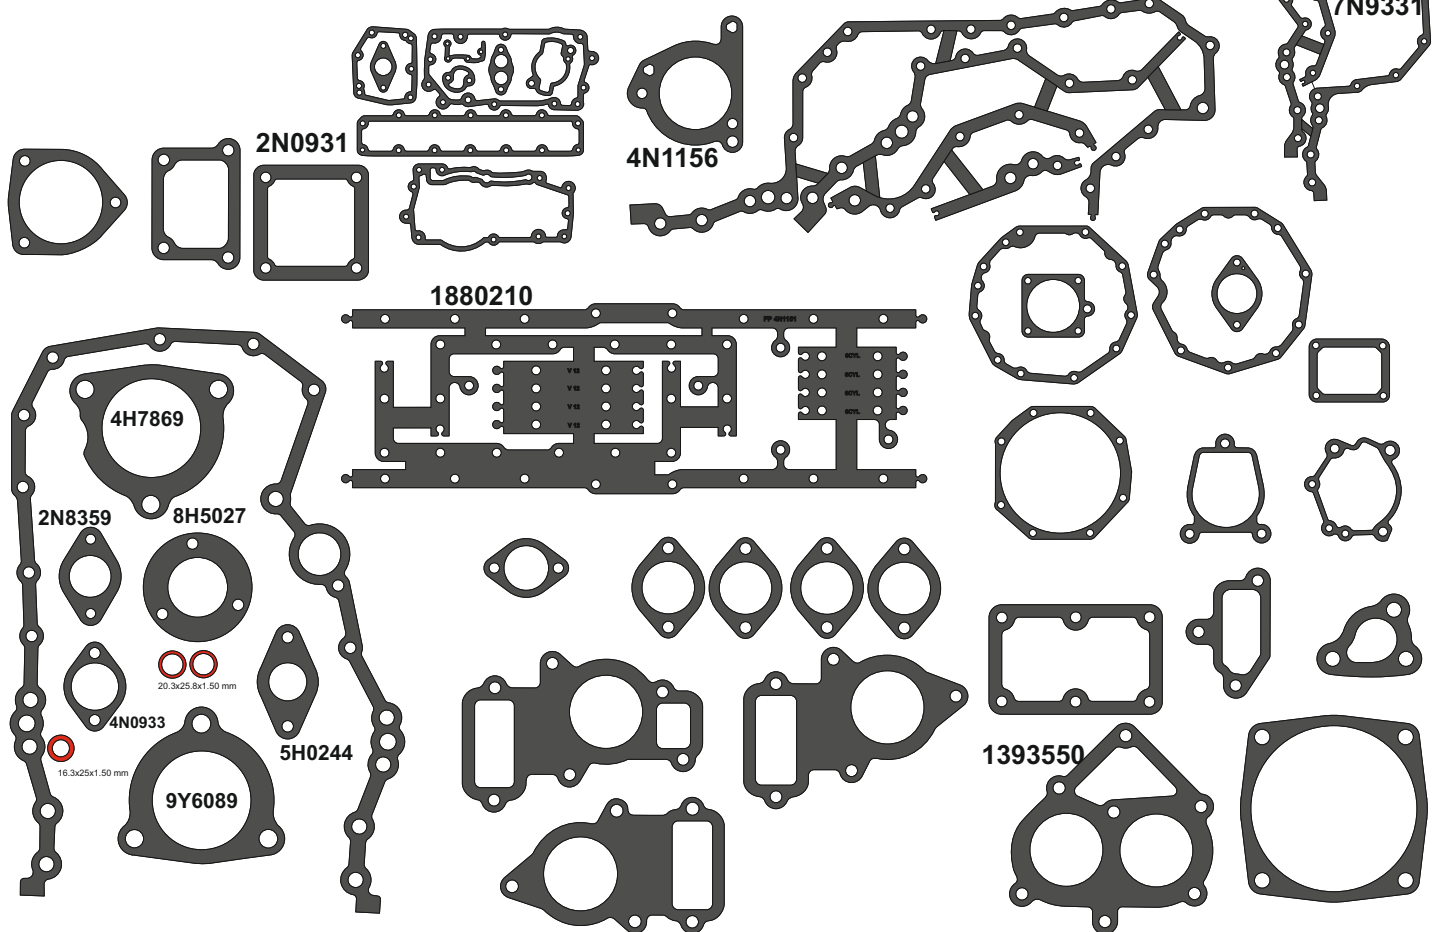

5P5678-6
x2

MOTSAN GASKET

CATERPILLAR

MOTSAN GASKET

Motor/Engine	Cm ³	HP	Ø
3408 3408B			

OEM	Description Of Goods	Code
	Full Gasket Set	102.308
	Head (upper) Set Gasket	065.308
2W7984	Cylinder Head Gasket metarial rubber 1.20 mm	111.308
6N9133	Cylinder Shim	555.308
1880210	Oil Pan Gasket	092.308
	Water Pump Gasket	153.308
	Thermostat Gasket	028.308
	Cranksaft Gasket	140.308
5P5678	Valve cover Gasket	115.308
7N8175	Exhaust Manifold Gasket	081.308
7N9331	Timing Cover Gasket	142.308
	Oil Pump Gasket	
	Oil Cooler Gasket	
	Intake Manifold Gasket	
	Flywheel Cover Gasket	
	Water Pipe Gasket	
	Side Cover Gasket	