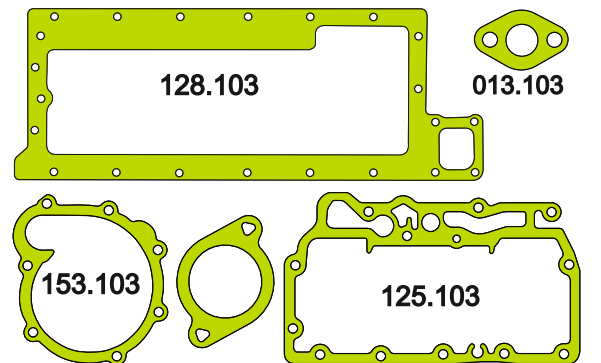

MOTSAN GASKET

Motor/Engine	Cm ³	HP	Ø
BF4M1013			

BF4M1013

OEM	Description Of Goods	Code
02931278	Full Gasket Set	102.013
	Head (upper) Set Gasket	065.013
04201563	Cylinder Head Gasket metarial rubber 1.20 mm	111.013
	Cylinder Shim	555.013
04204458	Oil Pan Gasket	092.013
	Water Pump Gasket	153.103
	Thermostat Gasket	028.103
	Cranksaft Gasket	140.103
04205895	Valve cover Gasket	115.013
04283299	Exhaust Manifold Gasket	081.103
04250475	Timing Cover Gasket	142.103
	Oil Pump Gasket	127.103
	Oil Cooler Gasket	129.103
04200095	Intake Manifold Gasket	073.103
	Flywheel Cover Gasket	301.103
	Water Pipe Gasket	215.103
	Side Cover Gasket	120.103