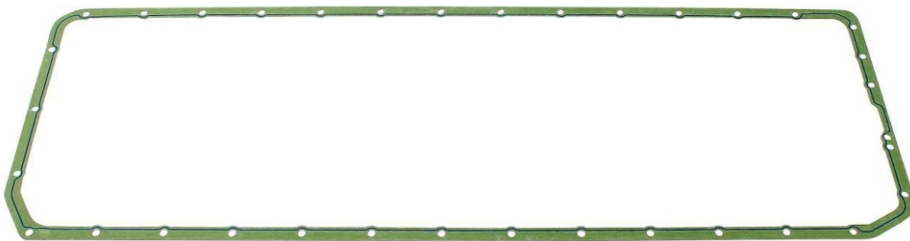

MERCEDES BENZ

MOTSAN GASKET

Motor/Engine	Cm ³	HP	Ø
457 1840			

TRAVEGO-457 AXOR 1840
EURO 3/4

OEM	Description Of Goods	Code
	Full Gasket Set	102.457
4570103120	Head (upper) Set Gasket	065.457
4600160420	Cylinder Head Gasket metarial rubber 1.20 mm	111.457
	Cylinder Shim	555.457
4470140022	Oil Pan Gasket	092.457
4572010080	Water Pump Gasket	153.457
	Thermostat Gasket	028.457
5410110180	Cranksaft Gasket	140.457
4570610021	Valve cover Gasket	115.457
4572010180	Exhaust Manifold Gasket	081.457
4570110880	Timing Cover Gasket	142.457
4470140180	Oil Pump Gasket	127.457
4571880280	Oil Cooler Gasket	129.457
4571420180	Intake Manifold Gasket	073.457
4570150180	Flywheel Cover Gasket	301.457
4422010480	Water Pipe Gasket	215.457
	Side Cover Gasket	120.457