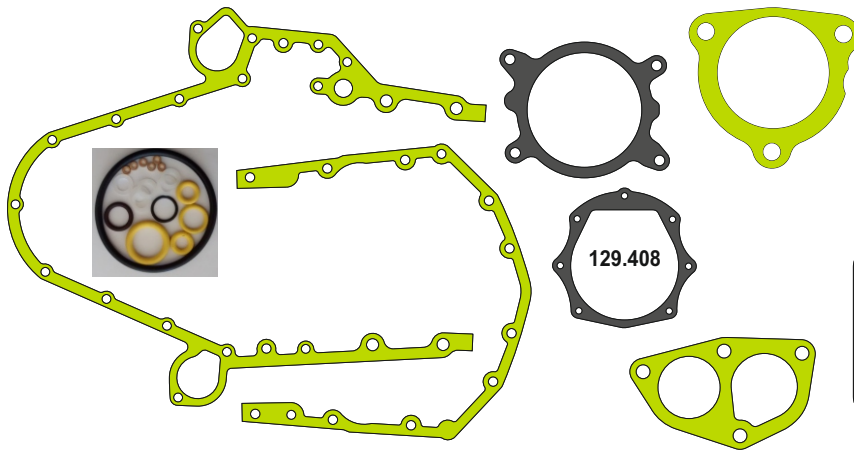

Motor/Engine	Cm ³	HP	Ø
3204-3208			

OEM	Description Of Goods	Code
	Full Gasket Set	
6V4443	Head (upper) Set Gasket	065.408
7W2059	Cylinder Head Gasket	111.408
	Cylinder Shim	
9L8016	Oil Pan Gasket	092.408
9N0137	Water Pump Gasket	153.408
	Thermostat Gasket	
9N0258	Cranksaft Gasket	140.408
9L8020	Valve cover Gasket	115.408
9L8027	Exhaust Manifold Gasket	081.408
4N0216	Timing Cover Gasket	142.408
9N0241	Oil Pump Gasket	127.408
7C1651	Oil Cooler Gasket	129.408
9L7630	Intake Manifold Gasket	073.408
1W4334	Flywheel Cover Gasket	301.408
	Water Pipe Gasket	
	Side Cover Gasket	

081.408

9L8027

115.408

9L8020

127.408

073.408

073.408

x2

215.408

129.408

451.408

451.408

CATERPILLAR

MOTSAN GASKET

Motor/Engine	Cm ³	HP	Ø
3204-3208			

5P8543

OEM	Description Of Goods	Code	
	Full Gasket Set		
	Head (upper) Set Gasket		
	Cylinder Head Gasket metarial rubber 1.20 mm		
	Cylinder Shim		
	Oil Pan Gasket		
	Water Pump Gasket		
	Thermostat Gasket		
	Cranksaft Gasket		
	Valve cover Gasket		
	Exhaust Manifold Gasket		
	Timing Cover Gasket		
	Oil Pump Gasket		
	Oil Cooler Gasket		
	Intake Manifold Gasket		
	Flywheel Cover Gasket		
	Water Pipe Gasket		
	Side Cover Gasket		