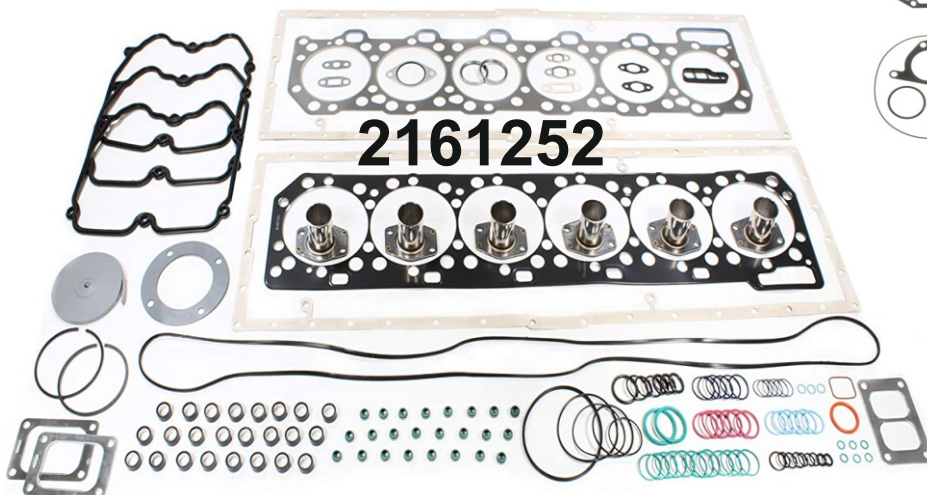

CATERPILLAR

MOTSAN GASKET

Motor/Engine	Cm ³	HP	Ø

OEM	Description Of Goods	Code
	Full Gasket Set	
	Head (upper) Set Gasket	
3N3220	Cylinder Head Gasket 	111.388
	Cylinder Shim 	
	Oil Pan Gasket 	
	Water Pump Gasket 	
	Thermostat Gasket 	
	Cranksaft Gasket 	
2N3597	Valve cover Gasket 	115.388
	Exhaust Manifold Gasket 	
	Timing Cover Gasket 	
	Oil Pump Gasket 	
	Oil Cooler Gasket 	
	Intake Manifold Gasket 	
	Flywheel Cover Gasket 	
	Water Pipe Gasket 	
	Side Cover Gasket 	

Motor/Engine	Cm ³	HP	Ø
C 15 3406E			

for **CATERPILLAR**
CAT C15

OEM	Description Of Goods	Code
	Full Gasket Set	
2161252	Head (upper) Set Gasket	065.015
2245122	Cylinder Head Gasket	111.015
2271204	Cylinder Shim	555.015
2572756	Oil Pan Gasket	092.015
	Water Pump Gasket	
	Thermostat Gasket	
	Crankshaft Gasket	
2429537	Valve cover Gasket	115.015
1384611	Exhaust Manifold Gasket	081.015
2341904	Timing Cover Gasket	142.015
	Oil Pump Gasket	
	Oil Cooler Gasket	
	Intake Manifold Gasket	
	Flywheel Cover Gasket	
1393550	Water Pipe Gasket	215.015
	Side Cover Gasket	

2341904

1891814

1384611

2161252

2245122

2429537

CATERPILLAR

MOTSAN GASKET