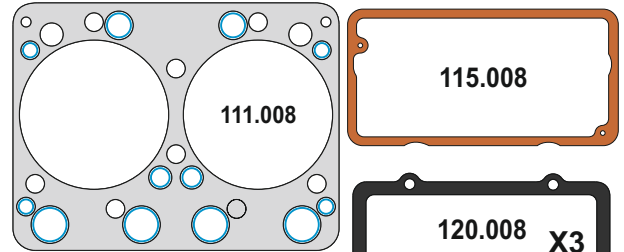

32X3 1 nbr
 26X2,5 1 nbr
 17X3,5 7 nbr
 9X2,6 5 nbr

SCANIA

**D 8 DS 8 -DS 111-112
DS 113- DS 141-142-143**

SCANIA

MOTSAN GASKET

Motor/Engine	Cm ³	HP	Ø
D 8 DS 8 DSC 8 DNC			

OEM	Description Of Goods	Code
551 416	Full Gasket Set	102.008
551 415	Head (upper) Set Gasket	065.008
257 381	Cylinder Head Gasket metarial rubber 1.20 mm	111.008
	Cylinder Shim	555.404
384 702	Oil Pan Gasket	092.008
	Water Pump Gasket	153.008
	Thermostat Gasket	028.008
	Cranksaft Gasket	140.008
258 458	Valve cover Gasket	115.008
386 279	Exhaust Manifold Gasket	081.008
	Timing Cover Gasket	142.008
	Oil Pump Gasket	127.008
	Oil Cooler Gasket	129.404
	Intake Manifold Gasket	073.008
	Flywheel Cover Gasket	301.008
	Water Pipe Gasket	215.008
	Side Cover Gasket	120.008