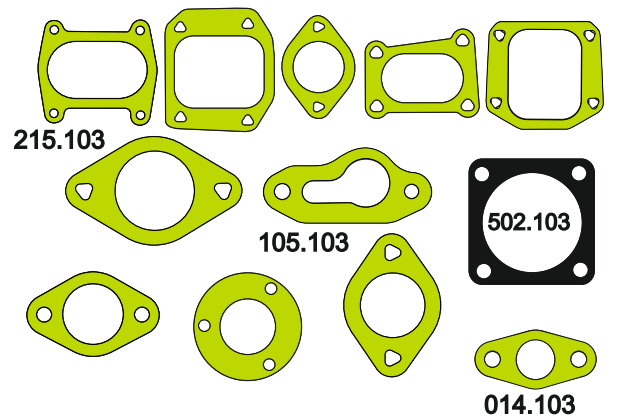

MOTSAN GASKET

Motor/Engine	Cm ³	HP	Ø
BF4M1013			

BF4M1013

OEM	Description Of Goods	Code
02931278	Full Gasket Set	102.013
	Head (upper) Set Gasket	065.013
04201563	Cylinder Head Gasket metarial rubber 1.20 mm	111.013
	Cylinder Shim	555.013
04204458	Oil Pan Gasket	092.013
	Water Pump Gasket	153.103
	Thermostat Gasket	028.103
	Cranksaft Gasket	140.103
04205895	Valve cover Gasket	115.013
04283299	Exhaust Manifold Gasket	081.103
04250475	Timing Cover Gasket	142.103
	Oil Pump Gasket	127.103
	Oil Cooler Gasket	129.103
04200095	Intake Manifold Gasket	073.103
	Flywheel Cover Gasket	301.103
	Water Pipe Gasket	215.103
	Side Cover Gasket	120.103