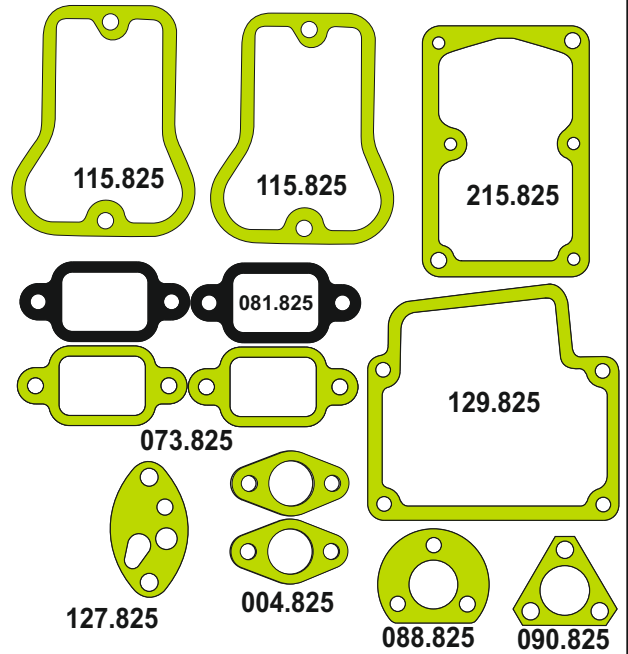

0.50MM AD 2
0.25MM AD 2
0.20MM AD 2
0.10MM AD 2

LOMBARDINI

MOTSAN GASKET

Motor/Engine	Cm ³	HP	Ø
5 LD 825 2CYL			

LOMBARDINI

OEM	Description Of Goods	Code
	Full Gasket Set 	102.825
	Head (upper) Set Gasket 	065.825
	Cylinder Head Gasket 	111.825
	Liner Shim 	555.825
	Oil Pan Gasket 	092.825
	Water Pump Gasket 	153.825
	Thermostat Gasket 	028.825
	Cranksaft Gasket 	140.825
	Valve cover Gasket 	115.825
	Exhaust Manifold Gasket 	081.825
	Oil Pump Gasket 	127.825
	Oil Cooler Gasket 	129.825
	Intake Manifold Gasket 	073.825
	Water Pipe Gasket 	215.825
	Side Cover Gasket 	120.825