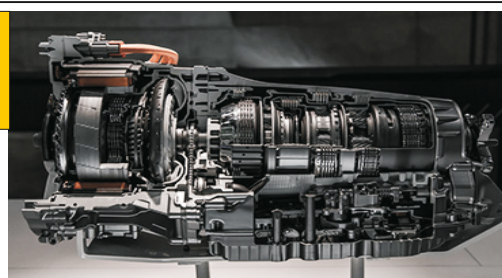

MOTSAN GASKET

MERCEDES BENZ

MOTSAN GASKET

G 90

Motor/Engine	Cm ³	HP	Ø
G 90 ZF 90			
DIESEL			

OEM	Description Of Goods	Mat.	Qty.
-----	----------------------	------	------

GEARBOX SET GASKET

600.090

MERCEDES BENZ

MOTSAN GASKET

G 65

Motor/Engine	Cm ³	HP	Ø
G 65			
DIESEL			

for

OEM	Description Of Goods	Mat.	Qty.
-----	----------------------	------	------

GEARBOX SET GASKET

600.065

SCANIA

MOTSAN GASKET

Motor/Engine	Cm ³	HP	Ø
DS 11 DSC 11			
DIESEL			

**DS 11
DSC 11**

OEM	Description Of Goods	Mat.	Qty.
-----	----------------------	------	------

GEARBOX SET GASKET

600.011

SCANIA