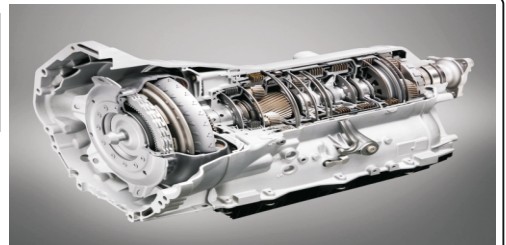

MOTSAN GASKET

MERCEDES BENZ

MOTSAN GASKET

G 90

Motor/Engine	Cm ³	HP	Ø
G 90 ZF 90			
DIESEL			

OEM	Description Of Goods	Mat.	Qty.
-----	----------------------	------	------

GEARBOX SET GASKET

600.090

MERCEDES BENZ

MOTSAN GASKET

G 65

Motor/Engine	Cm ³	HP	Ø
G 65			
DIESEL			

for

OEM	Description Of Goods	Mat.	Qty.
-----	----------------------	------	------

GEARBOX SET GASKET

600.065

SCANIA

MOTSAN GASKET

Motor/Engine	Cm ³	HP	Ø
DS 11 DSC 11			
DIESEL			

**DS 11
DSC 11**

OEM	Description Of Goods	Mat.	Qty.
-----	----------------------	------	------

GEARBOX SET GASKET

600.011

SCANIA