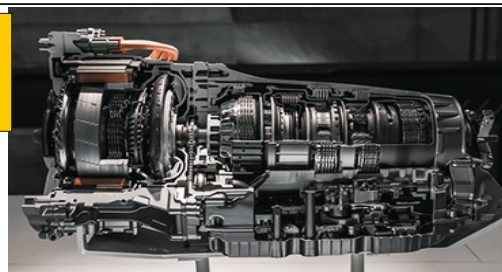

VOLVO

MOTSAN GASKET